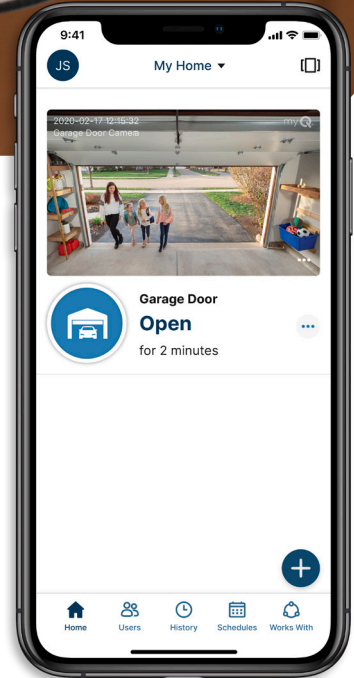

CHAMBERLAIN

POWERED BY myQ

Secure View™ Smart Garage Opener

MODEL B6753T & B4643T

B6753T

WITH BATTERY BACKUP

B4643T

For the Smartest Garage

The Chamberlain Secure View™ Smart Garage Opener line offers a sleek design featuring a built in HD wide-angle camera, 2-way audio communication and brilliant LED lighting. The B6753T also features Battery Backup so you can open and close your garage door even when the power is out. The free myQ app also allows homeowners to manage and control their garage door directly from their smartphone—at anytime and from anywhere.

Download the FREE myQ® App

Get peace of mind by seeing and knowing what is most important to you is securely in the garage.

Know

What's happening.

Never wonder if the garage door was left open. Check the status of your garage door, plus open and close the garage door from your phone — no matter where you are.

See

In beautiful 1080p.

Stop imagining and see what's going on in your garage. Real-time video monitoring lets you see what's happening whether you're at the office or on vacation halfway across the world.