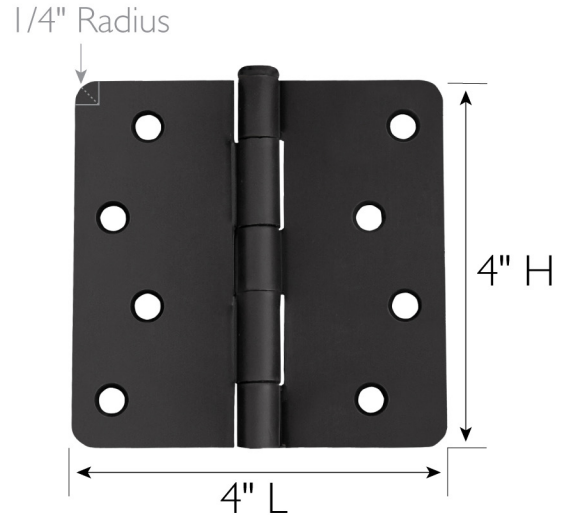

8-Hole 4" x 4", 1/4" Radius Door Hinge 10-Pack  
Matte Black

**SPECIFICATIONS**

MATERIAL CONSTRUCTION:	Steel
MOUNTING HARDWARE INCLUDED:	Yes
TOOLS NEEDED FOR INSTALLATION:	Screwdriver
ASSEMBLED DIMENSIONS:	4" H x 4" L x 0.09" D
ASSEMBLED WEIGHT:	5.18 lbs.
CROSS BORE:	N/A
CORNER RADIUS:	0.25"
PROJECTION:	N/A
HINGE TYPE:	Butt Hinge
NUMBER OF HOOKS:	N/A