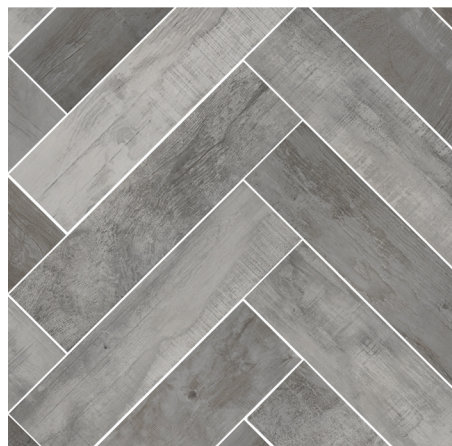

Wind River Grey

Porcelain Floor and Wall Tile

Size 6x24

Offset Pattern

Herringbone Pattern

Straight Pattern

Wind River Grey

Porcelain Floor and Wall Tile

Size 6x24

Attractively realistic the Wind River Grey combines the look of reclaimed wood with varying shades of cool grey. This versatile tile expresses such lively character with its dynamic shade variation and unique wood pattern. Along with its smooth rustic surface and hand-scraped detailing this beautiful tile will bring life and spirit to any space.

Model# CHDEWND026X24
 Special Order# 1003-093-484
 Stock SKU# 1003-118-480
 Unit of Measure - Case

Technical Data

Recommended Grout	Custom 165 Delorean Grey	Size	6"x24"
Water Absorption	≤ 0.5%	Thickness	9 mm
Break Strength	415 lbf avg	Finish	Matte
Surface Hardness	7 Mohs	Shade Variation	V4 Random Variation
DCOF Acutest	Pass	SF Per Case	14
Durability Class	Residential & Light Commercial	SF Per Pallet	448
Edge Type	Pressed	Recycled Content	40%
Grout Width	3/16"	Country of Origin	USA