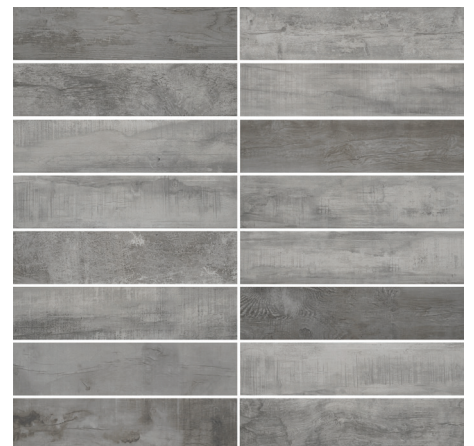

Wind River Grey

Porcelain Floor and Wall Tile

Size 6x24

Offset Pattern

Herringbone Pattern

Straight Pattern

Wind River Grey

Porcelain Floor and Wall Tile

Size 6x24

Attractively realistic the Wind River Grey combines the look of reclaimed wood with varying shades of cool grey. This versatile tile expresses such lively character with its dynamic shade variation and unique wood pattern. Along with its smooth rustic surface and hand-scraped detailing this beautiful tile will bring life and spirit to any space.

Model# CHDEWND026X24
 Special Order# 1003-093-484
 Stock SKU# 1003-118-480
 Unit of Measure - Case

Technical Data

Recommended Grout	Custom 165 Delorean Grey	Size	6"x24"
Water Absorption	≤ 0.5%	Thickness	9 mm
Break Strength	415 lbf avg	Finish	Matte
Surface Hardness	7 Mohs	Shade Variation	V4 Random Variation
DCOF Acutest	Pass	SF Per Case	14
Durability Class	Residential & Light Commercial	SF Per Pallet	448
Edge Type	Pressed	Recycled Content	40%
Grout Width	3/16"	Country of Origin	USA