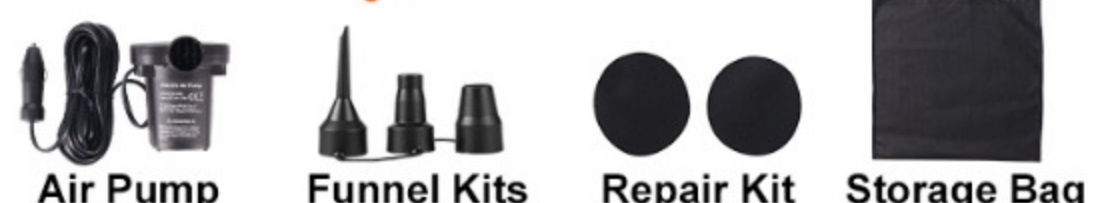

Specification

Item Model Number	PK002SS	Applicable Truck Bed Length	6-6.5 ft
Material	Flocking PVC (Top), Polyester Taffeta PVC (Bottom)	Pump Voltage	DC12V
Pump Power	70W	Pump Wire Length	196.9" / 5 m
Maximum Load Capacity	800 lbs / 362.87 kg	Net Weight	20.9 lbs / 9.5 kg
Product Dimensions	75.2 x 63 x 9.45 inch / 1910 x 1600 x 240 mm