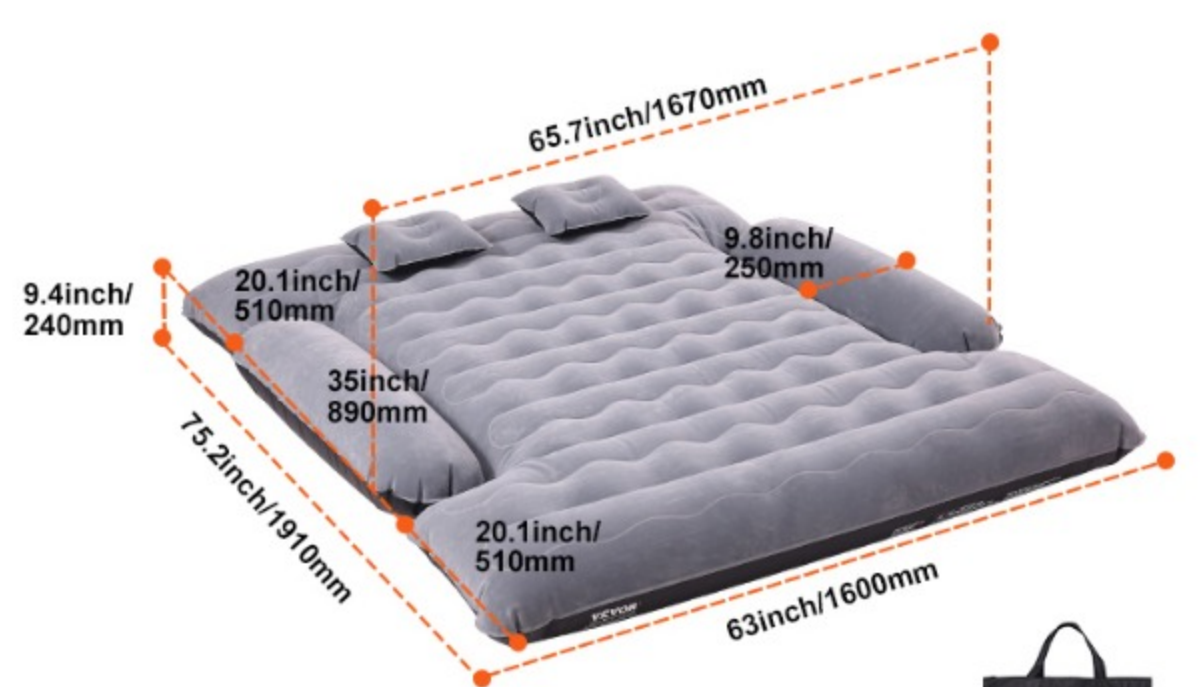

Specification

Item Model Number	PK002SS	Applicable Truck Bed Length	6-6.5 ft
Material	Flocking PVC (Top), Polyester Taffeta PVC (Bottom)	Pump Voltage	DC12V
Pump Power	70W	Pump Wire Length	196.9" / 5 m
Maximum Load Capacity	800 lbs / 362.87 kg	Net Weight	20.9 lbs / 9.5 kg
Product Dimensions	75.2 x 63 x 9.45 inch / 1910 x 1600 x 240 mm