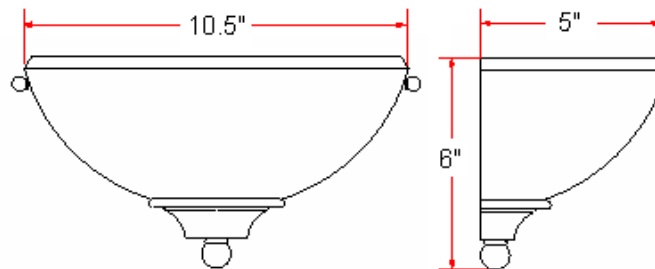

New Millbridge (ORB) 1 LT Wall Sconce

Specifications

Material Construction:	Formed Steel
Lens:	Alabaster glass
Lamp Type & Wattage:	One 60W, candelabra base B10 blunt lamp
Mounting:	Wall mounted; Suitable for up/down mounting
Finish:	Oil Rubbed Bronze (US10B)
Voltage:	120V
Weight:	1.5 lbs
Companion Fixtures:	Chandeliers, wall mounts, pendants & ceiling mounts

Dimensions

Warranty & Compliances

Warranty	10 Year Limited Warranty
UL	UL/cUL listed; Suitable for damp locations
ADA	N/A
EnergyStar	N/A

Companion Fixtures

1 LT Wall Sconce	514554	
1 LT Wall Mount	514497	
2 LT Wall Mount	514471	
1 LT Ceiling Mount (6" x 6.75")	514521	
1 LT Ceiling Mount (7.625" x 5")	514547	
2 LT Ceiling Mount (9.25" x 5.25")	514539	
2 LT Ceiling Mount (13.25" x 5.875")	514489	
3 LT Chandelier	514463	
5 LT Chandelier	514455	
Pendant	514505	
Mini Pendant	514513	