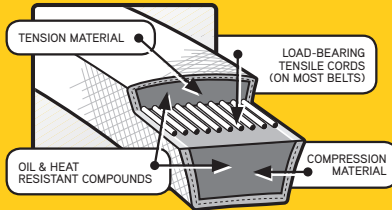

Cub Cadet

42 INCH DECK DRIVE BELT

Cub Cadet Genuine Parts include belts designed and tested to consistently meet original performance standards. Their high strength tensile cords and specially engineered materials combine to resist wear and provide superior durability.

For more details, refer to the installation instructions in your product owner's manual.

Scan this 2D barcode to see why O.E. belts are the best for your equipment.

DISTRIBUTED BY:
Cub Cadet
P.O. Box 368023
Cleveland, OH 44136-9723
See product for country of origin
645-80079 OCC-754-04045