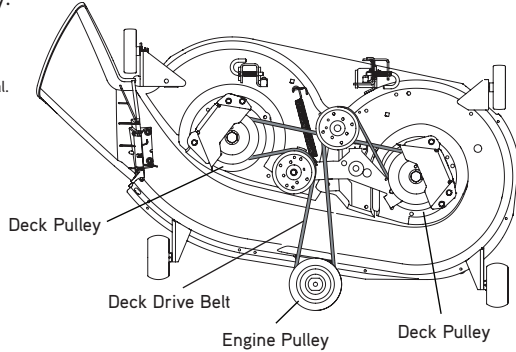

Cub Cadet

42 INCH DECK DRIVE BELT

Cub Cadet Genuine Parts include belts designed and tested to consistently meet original performance standards. Their high strength tensile cords and specially engineered materials combine to resist wear and provide superior durability.

For more details, refer to the installation instructions in your product owner's manual.

Scan this 2D barcode to see why O.E. belts are the best for your equipment.

DISTRIBUTED BY:
Cub Cadet
P.O. Box 368023
Cleveland, OH 44136-9723
See product for country of origin
645-80079 OCC-754-04045