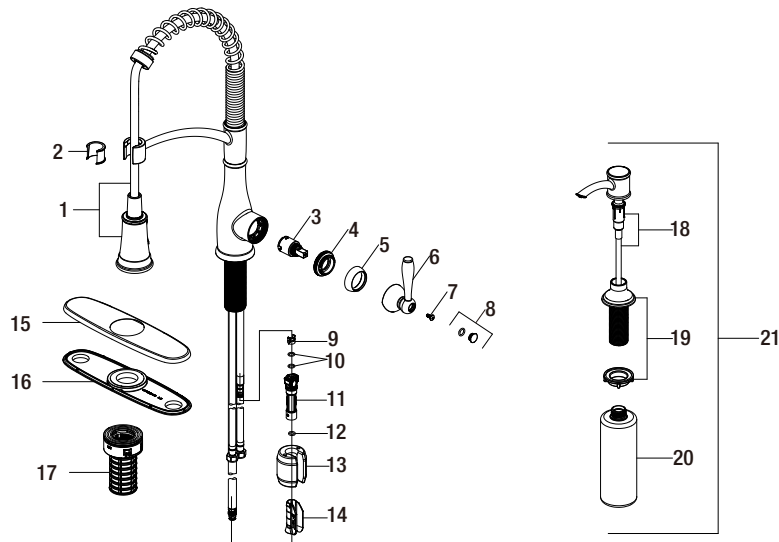

Replacement Parts List

Mandouri Single-Handle Spring Neck Pull-Down Sprayer Kitchen Faucet

MODEL	SKU #	FINISH
HD67458-1310H	311746351	Matte Black

Many replacement parts can be purchased online or at your local store. Please use the table below to identify the part SKU number needed, go to HOMEDEPOT.COM, and check for online and store availability. If you can't find the part you are looking for, please call 1-855-HD-GLACIER.

Part	Description	Part #	Internet SKU #	Store SKU #	Part	Description	Part #	Internet SKU #	Store SKU #
1	Spray head and Hose	RP3845510H			12	O-ring	RP60089		
2	Inverter	RP70715			13	Weight	RP70689		
3	Cartridge	RP20090			14	Weight clip	RP70609		
4	Bonnet nut	RP70688			15	Escutcheon	RP8060310H		
5	Cap	RP8002810H			16	Gasket	RP80604		
6	Handle	RP1370310H			17	FastMount™	RP56096		
7	Screw	RP50142			18	Pump kit	RP46022		
8	Index & O-ring	RP8044010H			19	Flange kit	RP4604910H		
9	Block	RP70421			20	Soap bottle	RP46024		
10	O-ring	RP60002			21	Soap dispenser kit	RP4605510H		
11	Quick connect assembly	RP70697							