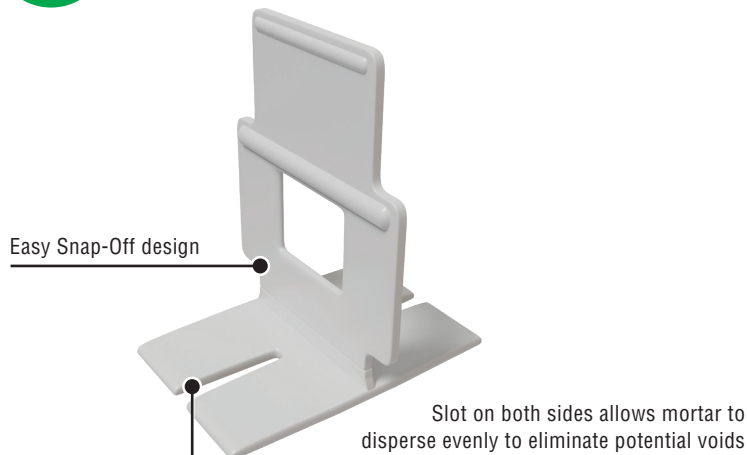

LASH[®] "the Original" Tile Leveling System

Patented 2-part System

For Any Size Floor & Wall Tiles

CLIPS

WEDGES

LEVEL

Anchor adjusts to the tiles so they remain level throughout the installation

ALIGN

Designed to address variations in tile thickness

SPACE

Produces a 1/16" wide grout joint between tiles

HOLD

Holds tiles firmly in place to ensure a lippage-free surface

Designed for quick installation, the LASH[®] Tile Leveling System reduces costly call backs by ensuring that the finished floor surface is lippage-free. It is the perfect system to use with large-format rectified porcelain, thin porcelain tile, marble and stone where narrow grout joints are required. This fast, simple system is the most cost effective installation method on the market to eliminate lippage.

The LASH System provides narrow 1/16" grout lines. For grout joints up to 1/4", traditional spacers can be used.

U.S. Patent No. 7,992,354

Professional Tools for Professional Results

www.QEP.com

T2120-11620

*Coverage varies depending on tile installation pattern and tile quality

The LASH system should only be used with a minimum 1/4" x 3/8" x 1/4" square trowel notch to apply the setting material. Back buttering your tile is always recommended.