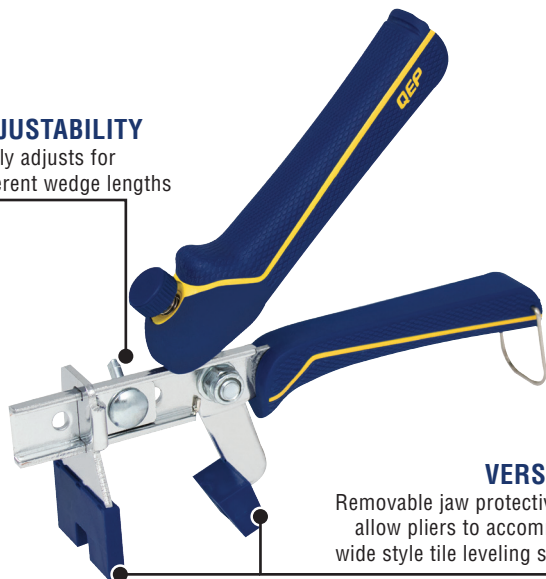

LASH[®] "the Original" Tile Leveling System

Patented 2-part System

For Any Size Floor & Wall Tiles

CLIPS

WEDGES

LEVEL

Anchor adjusts to the tiles so they remain level throughout the installation

ALIGN

Designed to address variations in tile thickness

SPACE

Produces a 1/16" wide grout joint between tiles

HOLD

Holds tiles firmly in place to ensure a lippage-free surface

Designed for quick installation, the LASH[®] Tile Leveling System reduces costly call backs by ensuring that the finished floor surface is lippage-free. It is the perfect system to use with large-format rectified porcelain, thin porcelain tile, marble and stone where narrow grout joints are required. This fast, simple system is the most cost effective installation method on the market to eliminate lippage.

*Coverage varies depending on tile installation pattern and tile quality

The LASH system should only be used with a minimum 1/4" x 3/8" x 1/4" square trowel notch to apply the setting material. Back buttering your tile is always recommended.

Speed up Installation with LASH Pliers

- Use with all LASH® Clips & Wedges and other similar tile leveling systems

ADJUSTABILITY
Easily adjusts for different wedge lengths

VERSATILE
Removable jaw protective caps allow pliers to accommodate wide style tile leveling systems