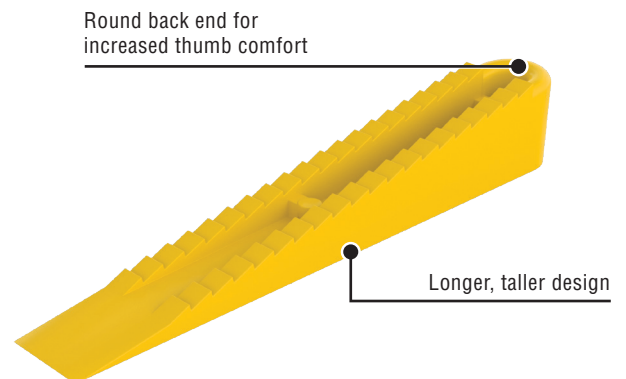

LASH[®] "the Original" Tile Leveling System

Patented 2-part System

For Any Size Floor & Wall Tiles

CLIPS

WEDGES

LEVEL

Anchor adjusts to the tiles so they remain level throughout the installation

ALIGN

Designed to address variations in tile thickness

SPACE

Produces a 1/16" wide grout joint between tiles

HOLD

Holds tiles firmly in place to ensure a lippage-free surface

Designed for quick installation, the LASH[®] Tile Leveling System reduces costly call backs by ensuring that the finished floor surface is lippage-free. It is the perfect system to use with large-format rectified porcelain, thin porcelain tile, marble and stone where narrow grout joints are required. This fast, simple system is the most cost effective installation method on the market to eliminate lippage.

The LASH System provides narrow 1/16" grout lines. For grout joints up to 1/4", traditional spacers can be used.

U.S. Patent No. 7,992,354

Professional Tools for Professional Results

www.QEP.com

T2120-11620

*Coverage varies depending on tile installation pattern and tile quality

The LASH system should only be used with a minimum 1/4" x 3/8" x 1/4" square trowel notch to apply the setting material. Back buttering your tile is always recommended.