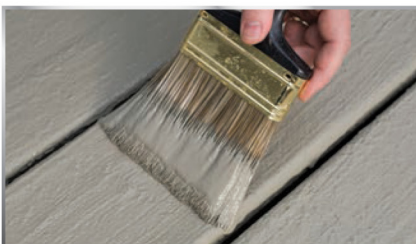

Create a smoother finish for 20X Deck Resurfacer (Optional)

A synthetic bristle brush may be used to lightly skim the surface while the product is still wet to achieve smoother texture. Skim in the opposite direction as rolled, using care not to remove any of the material by applying too much pressure.