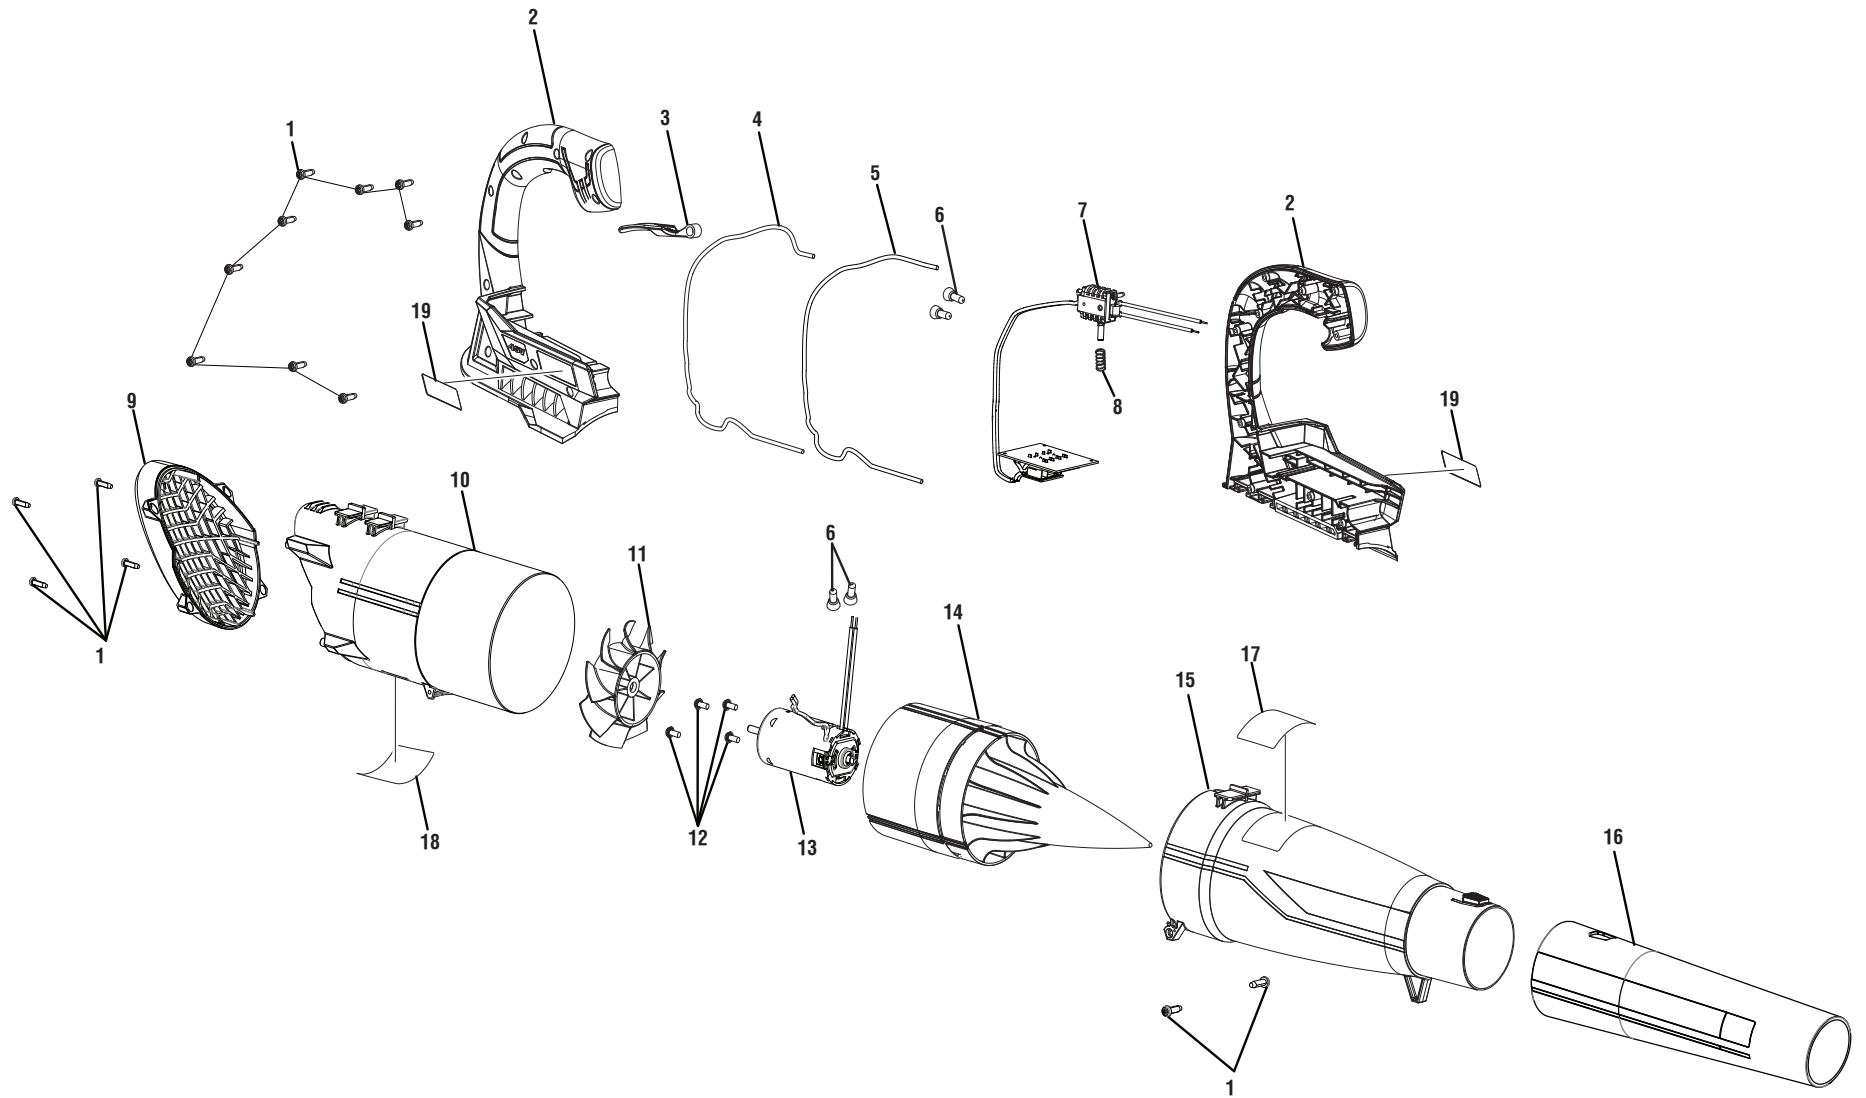

**RYOBI**  
**40 Volt Blower**  
**Item Nos. RY40402/RY40402VN/RY40402VNM**  
**Mfg Nos. 107966001/107966014/107966101**  
**Repair Sheet**

**TECHTRONIC INDUSTRIES POWER EQUIPMENT**

P.O. Box 1288, Anderson, SC 29622 USA

1-800-860-4050

[www.ryobitools.com](http://www.ryobitools.com)

RYOBI BLOWER – ITEM NOS. RY40402/RY40402VN/RY40402VNM

**RYOBI BLOWER – ITEM NOS. RY40402/RY40402VN/RY40402VNM**

The model number will be found on a label attached to the motor housing. Always mention the model number in all correspondence regarding your **BLOWER** or when ordering repair parts.

**PARTS LIST (FIGURE B)**

<b>KEY NO.</b>	<b>PART NUMBER</b>	<b>DESCRIPTION</b>	<b>QTY</b>
1	661817001	Screw (M4 x 14 mm, T15 Torx Pan Hd.) .....	16
2	311220001	Handle Assembly .....	1
3	525552001	Switch Trigger .....	1
4	291463001	Lead Wire (Red).....	1
5	291464001	Lead Wire (Black) .....	1
6	790009004	Wire Connector .....	4
7	270504001	Switch Assembly.....	1
8	679973002	Trigger Spring.....	1
9	526489001	Inlet Housing Cover.....	1
10	205369001	Inlet Housing Assembly (Inc. Key No. 18, RY40402) .....	1
	205159002	Inlet Housing Assembly (Inc. Key No. 18, RY40402VNM) .....	1
11	526058001	Fan .....	1
12	660502002	Screw (M5 x 11 mm, Pan Hd.) .....	4
13	741956002	Motor.....	1
14	311221001	Housing Assembly .....	1
15	526055001	Blower Housing Outlet .....	1
16	526063001	Blower Tube .....	1
17	940999144	Icon Warning Label .....	1
18	940979005	Data Label (RY40402) .....	1
	941588338	Data Label (RY40402VN).....	1
	941588592	Data Label (RY40402VNM).....	1
19	940705207	Logo Label (Left/Right).....	2
	<b>Not Shown:</b>		
	990000700	Operator's Manual	
	4-7-20		
	(Rev:06)		