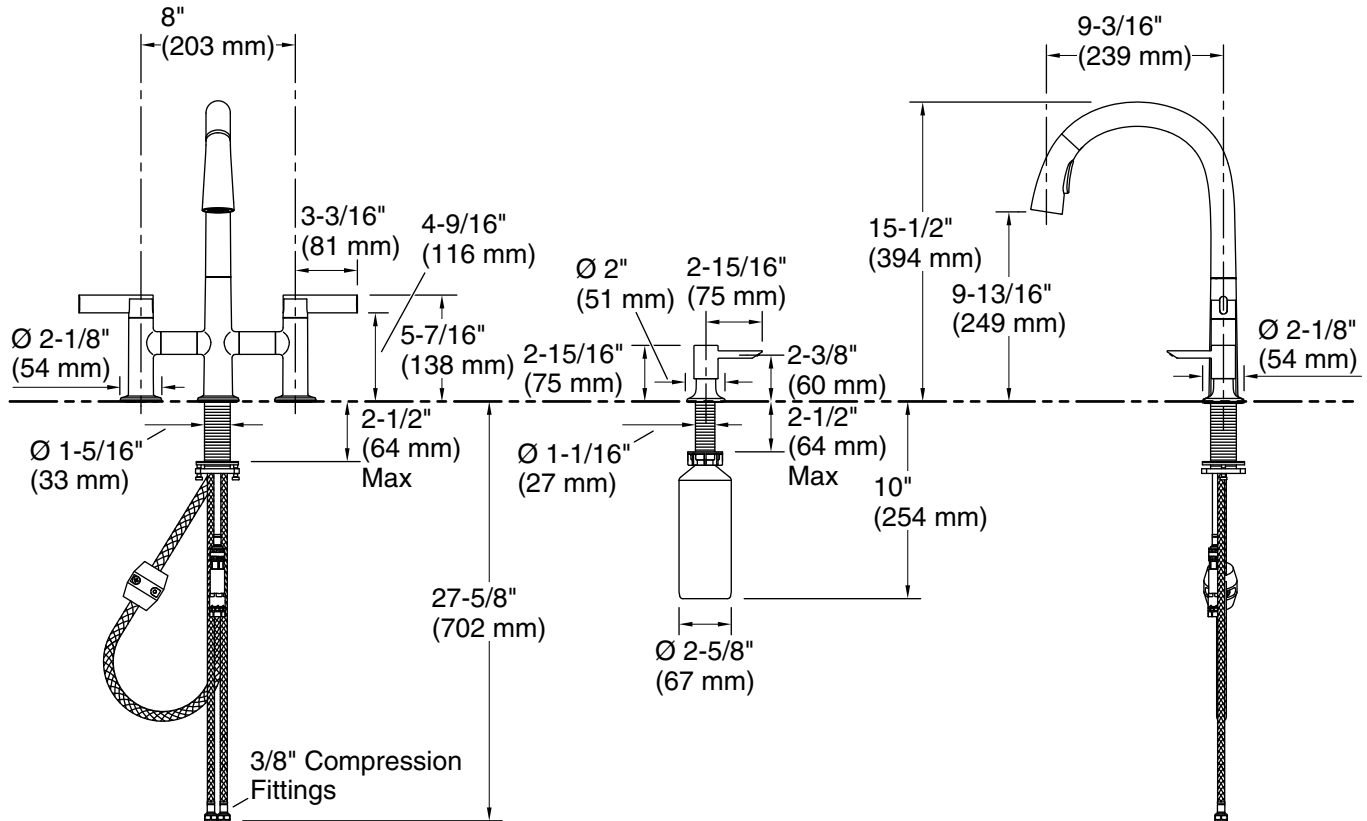

Features

- Two-function pull-down sprayhead allows you to switch from aerated stream to Sweep® spray.
- Sweep® spray features specially angled nozzles that form a wide, powerful blade of water to sweep your dishes and sink clean.
- DockNetik® magnetic docking system securely locks the sprayhead into place when not in use.
- ProMotion® technology's light, quiet braided hose and swiveling ball joint make the pull-down sprayhead easier and more comfortable to use.
- MasterClean™ sprayface features an easy-to-clean surface that withstands mineral buildup.
- High-arch spout offers vertical clearance for tall cookware and pitchers.
- Two lever handles offer separate control of hot and cold water.
- KOHLER ceramic disc valves exceed industry longevity standards for a lifetime of durable performance.
- 1.5 gpm (5.7 lpm) maximum flow rate at 60 psi (4.14 bar).
- Box includes: Assembled faucet, supply lines, top-fill soap/lotion dispenser.

Material

- Premium metal construction for durability and reliability.
- Select KOHLER finishes feature ScratchShield® technology which withstands even the toughest daily use.

Installation

- Installs with 1-, 2-, 3-, or 4- hole sink (escutcheon plate included).
- A minimum of 1 hole is required for installation. Unique grips secure the faucets handle bases to the countertop without the need for additional holes.
- Flexible supply lines and quick-connect fittings simplify installation.
- Longer shank works with countertops up to 2½" inches thick and is easy to install.

Technical Information

All product dimensions are nominal.

Drain included: No

Spout:

Spout reach: 9-3/16" (233 mm)

Notes

Install this product according to the installation instructions.

ADA, CSA B651 compliant when installed to the specific requirements of these regulations.