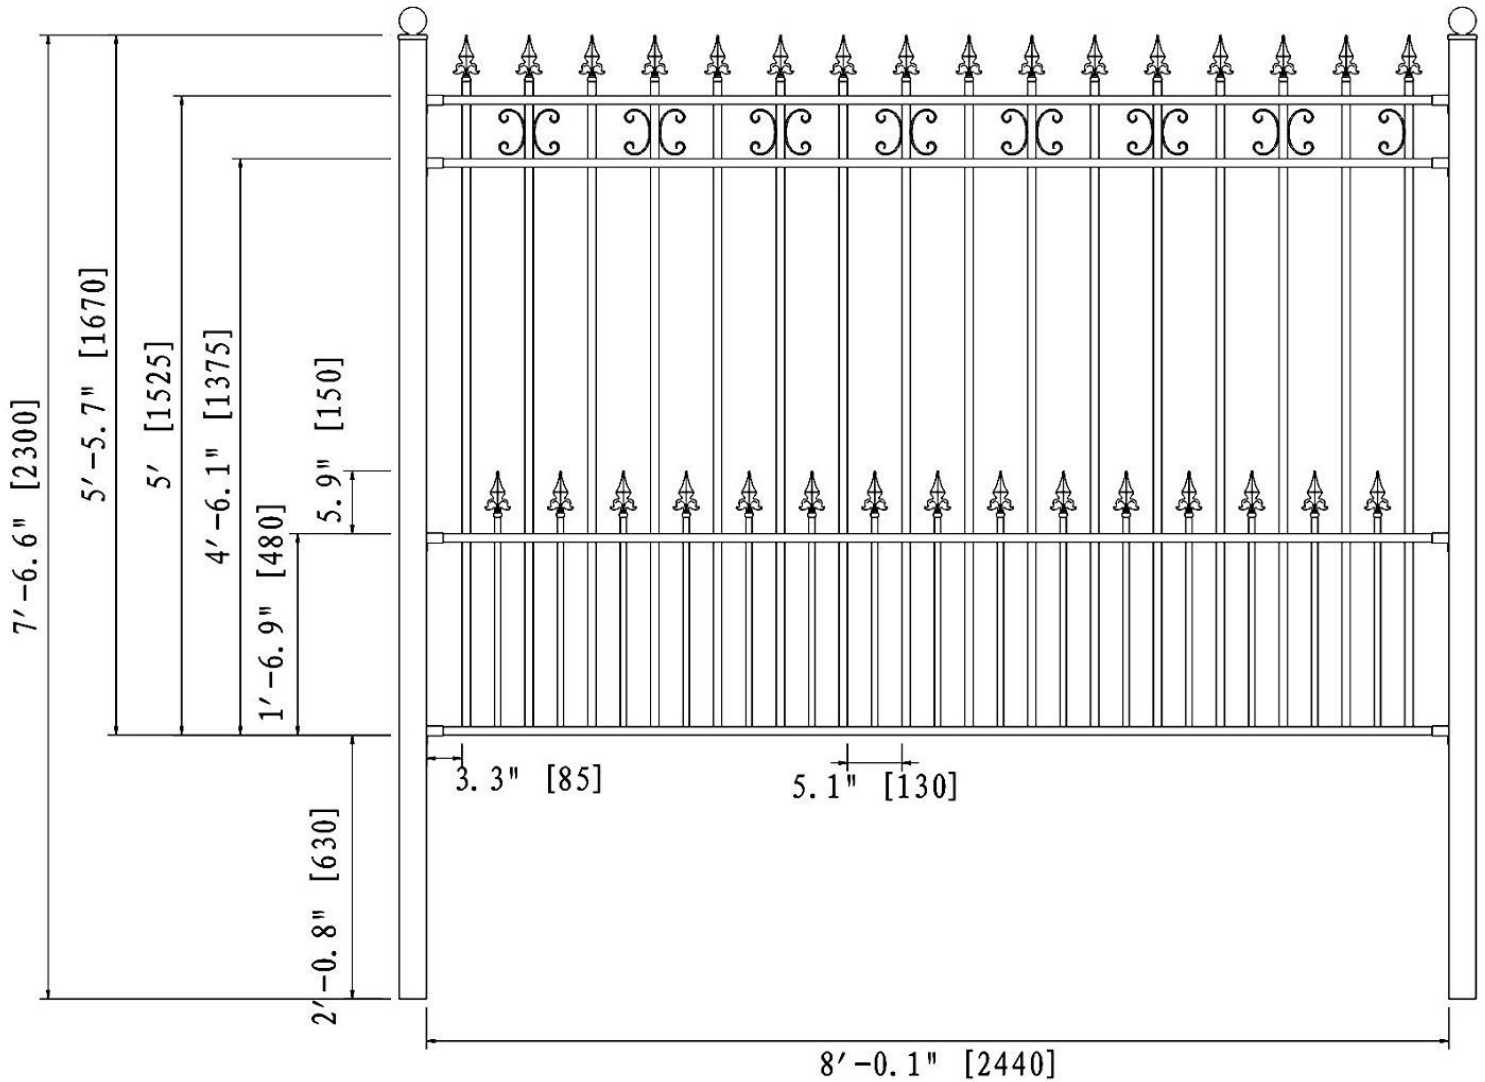

St Peterburg New fence

SPECIFICATION:

HORIZONTAL FRAME: 40*20*1.5mm RHS

VERTICAL PICKETS: 20*20*1.2mm SHS

DOG PICKETS: 15*15*1.2mm SHS

DECORATION: 12*6mm Flat iron

SPEAR HEAD