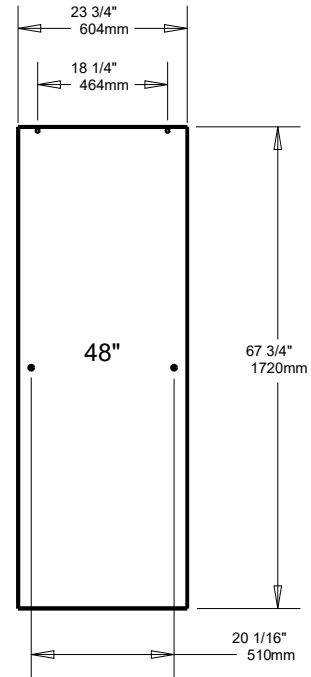

MATERIALS: Glass, Stainless Steel, Aluminum, PVC.

INSTALLATION: Detailed Instructions, Templates, Hardware and Tools Included for easy installation.

UNIQUE FEATURES: Installation widths:
60" Tub/shower: 52" minimum – 60" maximum & 48" Shower: 44" minimum – 48" maximum.
Minimum Required Clearance Heights for Installation:
For Shower: 73 Inches (185.42 cm) & For Tub: 60.75 Inches (154.31 cm)

NOTE: Minimum Required Installation Wall Heights for Installation:
For Shower: 71.25 Inches (181.0 cm)
For Tub: 59 Inches (150.0 cm)
Minimum Sill Depth: 2.875 Inches (7.30 cm)

WARRANTY: 5 Year Limited Warranty.

SHOWER DOOR

1/4" (6mm) EXPOSED ROLLER SHOWER 60" GLASS PANELS

MATERIALS: 1/4" (6mm) Tempered Glass Panel.

UNIQUE FEATURES: Spot Guard Easy Clean Coating.

WARRANTY: 5 Year Limited Warranty.

see what Delta can do

SHOWER DOOR

1/4" (6mm) EXPOSED ROLLER SHOWER 48" GLASS PANELS

MATERIALS: 1/4" (6mm) Tempered Glass Panel.

UNIQUE FEATURES: Spot Guard Easy Clean Coating.

WARRANTY: 5 Year Limited Warranty.

see what Delta can do