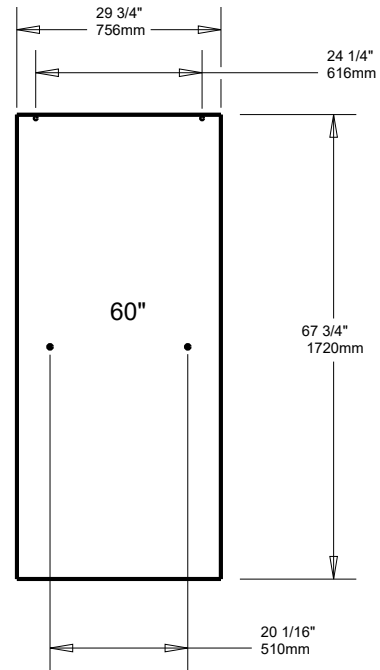

MATERIALS: Glass, Stainless Steel, Aluminum, PVC.

INSTALLATION: Detailed Instructions, Templates, Hardware and Tools Included for easy installation.

UNIQUE FEATURES: Installation widths:
60" Tub/shower: 52" minimum – 60" maximum & 48" Shower: 44" minimum – 48" maximum.
Minimum Required Clearance Heights for Installation:
For Shower: 73 Inches (185.42 cm) & For Tub: 60.75 Inches (154.31 cm)

NOTE: Minimum Required Installation Wall Heights for Installation:
For Shower: 71.25 Inches (181.0 cm)
For Tub: 59 Inches (150.0 cm)
Minimum Sill Depth: 2.875 Inches (7.30 cm)

WARRANTY: 5 Year Limited Warranty.

SHOWER DOOR

1/4" (6mm) EXPOSED ROLLER SHOWER 60" GLASS PANELS

MATERIALS: 1/4" (6mm) Tempered Glass Panel.

UNIQUE FEATURES: Spot Guard Easy Clean Coating.

WARRANTY: 5 Year Limited Warranty.

see what Delta can do

SHOWER DOOR

1/4" (6mm) EXPOSED ROLLER SHOWER 48" GLASS PANELS

MATERIALS: 1/4" (6mm) Tempered Glass Panel.

UNIQUE FEATURES: Spot Guard Easy Clean Coating.

WARRANTY: 5 Year Limited Warranty.

see what Delta can do