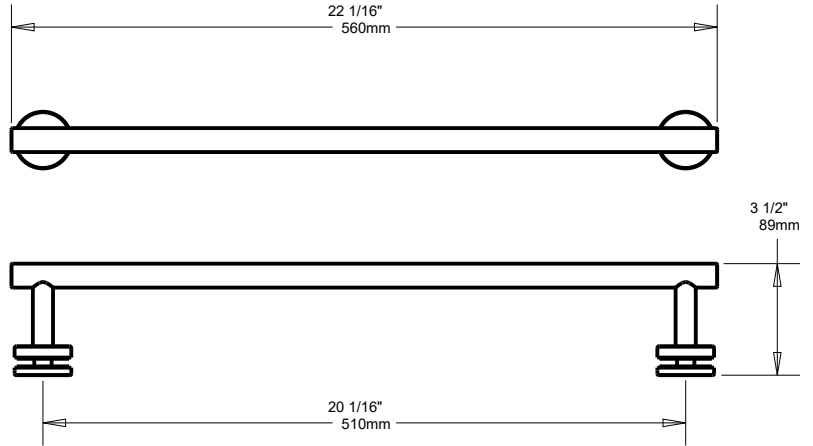

SHOWER DOOR

HANDLE ASSEMBLY

MATERIALS: Zinc, Stainless Steel.

UNIQUE FEATURES: Coordinates with Delta Faucets and Bath Hardware.

WARRANTY: 5 Year Limited Warranty.

see what Delta can do