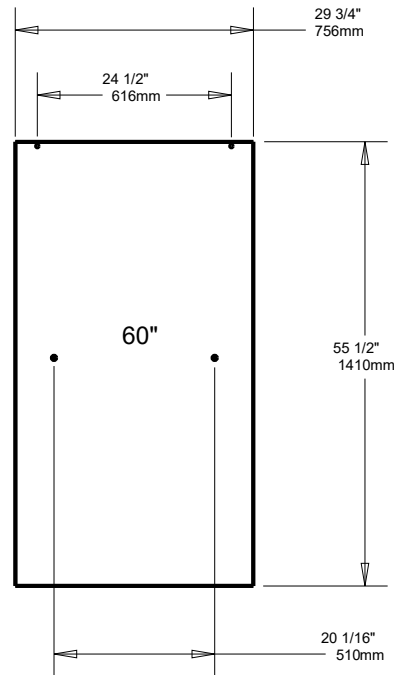

MATERIALS: Glass, Stainless Steel, Aluminum, PVC.

INSTALLATION: Detailed Instructions, Templates, Hardware and Tools Included for easy installation.

UNIQUE FEATURES: Installation widths:
60" Tub/shower: 52" minimum – 60" maximum & 48" Shower: 44" minimum – 48" maximum.
Minimum Required Clearance Heights for Installation:
For Shower: 73 Inches (185.42 cm) & For Tub: 60.75 Inches (154.31 cm)

NOTE: Minimum Required Installation Wall Heights for Installation:
For Shower: 71.25 Inches (181.0 cm)
For Tub: 59 Inches (150.0 cm)
Minimum Sill Depth: 2.875 Inches (7.30 cm)

WARRANTY: 5 Year Limited Warranty.

SHOWER DOOR

1/4" (6mm) EXPOSED ROLLER SHOWER 48" GLASS PANELS

MATERIALS: 1/4" (6mm) Tempered Glass Panel.

UNIQUE FEATURES: Spot Guard Easy Clean Coating.

WARRANTY: 5 Year Limited Warranty.

see what Delta can do

SHOWER DOOR

1/4" (6mm) EXPOSED ROLLER
SHOWER 60" TUB
GLASS PANELS

MATERIALS: 1/4" (6mm) Tempered Glass Panel.

UNIQUE FEATURES: Spot Guard Easy Clean Coating.

WARRANTY: 5 Year Limited Warranty.

see what Delta can do