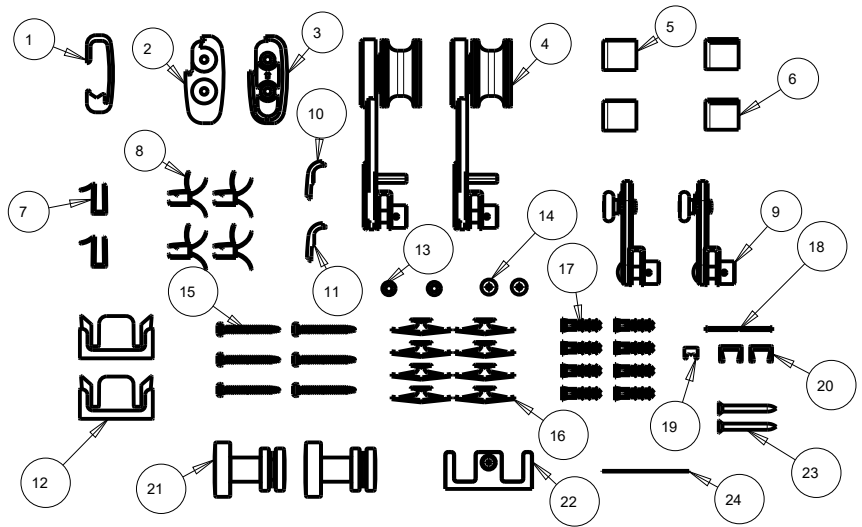

SHOWER DOOR

LUXETRACK EXPOSED ROLLER 6MM GLASS 60" SHOWER TRACK

ID	DESCRIPTION	QTY
1	TOP TRACK	1
2	LEFT TOP COLLAR	1
3	RIGHT TOP COLLAR	1
4	OUTSIDE ROLLER ASSEMBLY	2
5	LEFT GLAZING END CAP	2
6	RIGHT GLAZING END CAP	2
7	GLAZING CHANNEL	2
8	SIDE SEALS	4
9	INSIDE ROLLER ASSEMBLY	2
10	LEFT TOP RETENSION PLATE	1
11	RIGHT TOP RETENSION PLATE	1
12	BUMPER ASSEMBLY	2
13	WASHER	2
14	M5X0.8X10MM LONG BUTTON PHILLIPS	2
15	#8-18 X 1.5" LONG PHILLIPS HEAD	6
16	TOGGLE WALL ANCHOR	8
17	TILE ANCHOR	8
18	ALIGNMENT TEMPLATE	1
19	DAM STRIP	1
20	DAM STRIP RETAINER	2
21	KNOB ASSEMBLY	2
22	CENTER GUIDE ASSEMBLY	1
23	8 X 1-1/2" PHILLIPS FLAT HEAD TAPPING SCREW	2
24	TEMPLATE	1

MATERIALS: Glass, Stainless Steel, Aluminum, PVC.

INSTALLATION: Detailed Instructions, Templates, Hardware and Tools Included for easy installation.

UNIQUE FEATURES: Installation widths:
60" Tub/shower: 52" minimum – 60" maximum & 48" Shower: 44" minimum – 48" maximum.
Minimum Required Clearance Heights for Installation:
For Shower: 73 Inches (185.42 cm) & For Tub: 60.75 Inches (154.31 cm)

SHOWER DOOR

1/4" (6mm) EXPOSED ROLLER SHOWER 48" GLASS PANELS

MATERIALS: 1/4" (6mm) Tempered Glass Panel.

UNIQUE FEATURES: Spot Guard Easy Clean Coating.

WARRANTY: 5 Year Limited Warranty.

see what Delta can do

SHOWER DOOR

1/4" (6mm) EXPOSED ROLLER
SHOWER 60" TUB
GLASS PANELS

MATERIALS: 1/4" (6mm) Tempered Glass Panel.

UNIQUE FEATURES: Spot Guard Easy Clean Coating.

WARRANTY: 5 Year Limited Warranty.

see what Delta can do