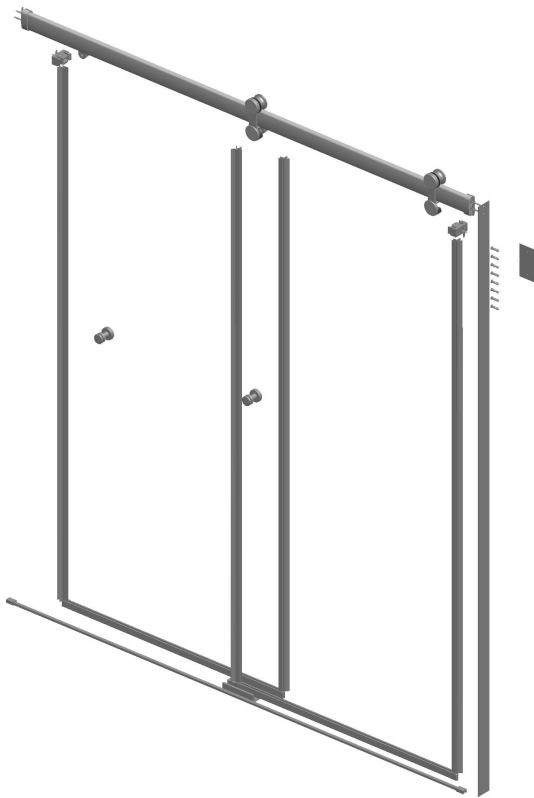

SHOWER DOOR

LUXETRACK EXPOSED ROLLER 6MM GLASS 60" SHOWER TRACK

ID	DESCRIPTION	QTY
1	TOP TRACK	1
2	LEFT TOP COLLAR	1
3	RIGHT TOP COLLAR	1
4	OUTSIDE ROLLER ASSEMBLY	2
5	LEFT GLAZING END CAP	2
6	RIGHT GLAZING END CAP	2
7	GLAZING CHANNEL	2
8	SIDE SEALS	4
9	INSIDE ROLLER ASSEMBLY	2
10	LEFT TOP RETENSION PLATE	1
11	RIGHT TOP RETENSION PLATE	1
12	BUMPER ASSEMBLY	2
13	WASHER	2
14	M5X0.8X10MM LONG BUTTON PHILLIPS	2
15	#8-18 X 1.5" LONG PHILLIPS HEAD	6
16	TOGGLE WALL ANCHOR	8
17	TILE ANCHOR	8
18	ALIGNMENT TEMPLATE	1
19	DAM STRIP	1
20	DAM STRIP RETAINER	2
21	KNOB ASSEMBLY	2
22	CENTER GUIDE ASSEMBLY	1
23	8 X 1-1/2" PHILLIPS FLAT HEAD TAPPING SCREW	2
24	TEMPLATE	1

MATERIALS: Glass, Stainless Steel, Aluminum, PVC.

INSTALLATION: Detailed Instructions, Templates, Hardware and Tools Included for easy installation.

UNIQUE FEATURES: Installation widths:
60" Tub/shower: 52" minimum – 60" maximum & 48" Shower: 44" minimum – 48" maximum.
Minimum Required Clearance Heights for Installation:
For Shower: 73 Inches (185.42 cm) & For Tub: 60.75 Inches (154.31 cm)

SHOWER DOOR

1/4" (6mm) EXPOSED ROLLER SHOWER 60" GLASS PANELS

MATERIALS: 1/4" (6mm) Tempered Glass Panel.

UNIQUE FEATURES: Spot Guard Easy Clean Coating.

WARRANTY: 5 Year Limited Warranty.

see what Delta can do

SHOWER DOOR

1/4" (6mm) EXPOSED ROLLER SHOWER 48" GLASS PANELS

MATERIALS: 1/4" (6mm) Tempered Glass Panel.

UNIQUE FEATURES: Spot Guard Easy Clean Coating.

WARRANTY: 5 Year Limited Warranty.

see what Delta can do