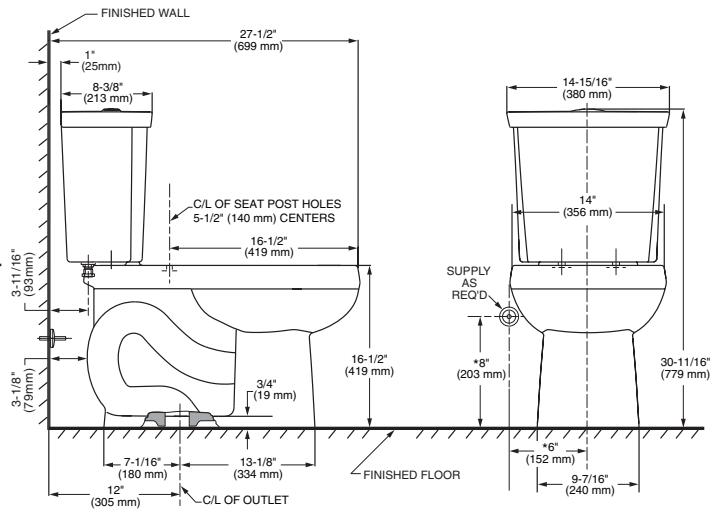

CADET®3 HET DUAL FLUSH RIGHT HEIGHT®  
 ROUND FRONT COMPLETE TOILET

☐ 3380BA.216ST

- Vitreous china
- Meets definition for HET (High Efficiency Toilet)
- High efficiency, low consumption
  - Heavy Flush (6.0 Lpf/1.6 gpf)
  - Light Flush (3.8 Lpf/1.0 gpf)
- Features the Premium Cadet 3 Flushing System, the longest standing history of high performance toilets
- EverClean® Surface Stays Cleaner Longer: Permanent EverClean antimicrobial surface inhibits the growth of stain and odor causing bacteria, mold and mildew on surface. The EverClean super smooth surface keeps fixtures cleaner longer.
- Meets EPA WaterSense® criteria
- 305mm (12") rough-in
- Fully glazed 2" Trapway
- PowerWash® rim scrubs bowl with pressurized water every flush
- Generous 9" x 8" water surface area
- HET DF 800 MaP Score\*\*
- **Easy Installation.** Everything needed for toilet installation is included and can be hand tightened
- Chrome plated, top mounted, push button actuator
- 2 color matched bolt caps
- Slow Close toilet seat
- Wax ring gasket with closet bolts
- Lifetime warranty on chinaware, 5 year warranty on all mechanical parts, and 1 year warranty on seat

**Nominal Dimensions:**

699 x 380 x 779mm  
 (27-1/2" x 14-15/16" x 30-11/16")

**Compliance Certifications -**

**Meets or Exceeds the Following Specifications:**

- ASME A112.19.2/CSA B45.1 for Vitreous China Fixtures
- US EPA WaterSense® Specification for HET's

**NOTES:**

THIS COMBINATION IS DESIGNED TO ROUGH-IN AT A MINIMUM DIMENSION OF 305MM (12") FROM FINISHED WALL TO C/L OF OUTLET. \* DIMENSION SHOWN FOR LOCATION OF SUPPLY IS SUGGESTED. SUPPLY NOT INCLUDED WITH FIXTURE AND MUST BE ORDERED SEPARATELY.

**IMPORTANT:** Dimensions of fixtures are nominal and may vary within the range of tolerance established by ANSI Standard A112.19.2. These measurements are subject to change or cancellation. No responsibility is assumed for use of superseded or voided pages.