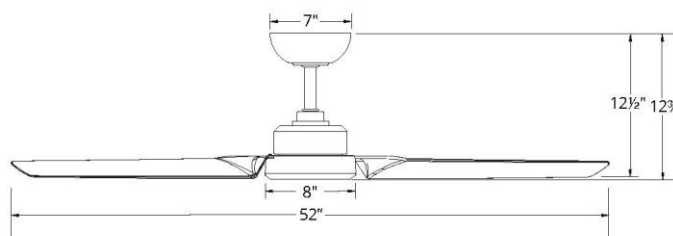

ROBOTO 52" Ceiling Fan

FR-W1910-52

MODERN FORMS
SMART FANS

PRODUCT DESCRIPTION

Like all our smart fans, Roboto is Wet Rated to be perfect for indoor and outdoor applications. Two size options are available to complete any deck, pergola, room or living space. The quiet DC motor is 70% more efficient than AC motors, and our free Modern Forms app lets you control fan speed, set schedules, and integrate with smart home devices.

SPECIFICATIONS

Construction: Aluminum
Blade: 14° Pitch, 52" sweep, ABS
Downrod: 1" O.D. x 6" included
Mounting Slope: Up to 30°
Lead Wire: 80"
Hanging Weight: 11.5 lbs
Total Power: 38W
Standards: ETL/cETL Wet Location listed

FEATURES

- 6 fan speeds through both Summer and Winter Modes
- Silent DC motor
- Includes RF wall control
- Additional RF wall control for 3, 4-way control sold separately
- Compatible with Modern Forms app

ESTIMATED AIR PERFORMANCE

Airflow: 5194 cubic ft per minute on high
Power: 38 watts on high
Airflow Efficiency: 138 cubic ft per minute per watt
Revolutions Per Minute: 164 RPMs on high/102 RPMs on average

WIRELESS PERFORMANCE

RF Pairing Distance: Up to 30 ft from fan
Wi-Fi Range: Up to 150 ft*

ORDER NUMBER

Model	Housing	Blade
FR-W1910-52	BA <i>Brushed Aluminum</i>	TT <i>Titanium Silver</i>
	MW <i>Matte White</i>	MW <i>Matte White</i>
	MB <i>Matte Black</i>	MB <i>Matte Black</i>

Example: **FR-W1910-52-BA/TT**

*Results may vary based on application and surroundings.

modernforms.com
Phone (866) 810.6615
Fax (800) 526.2585

Headquarters/Eastern Distribution Center
44 Harbor Park Drive
Port Washington, NY 11050

Central Distribution Center
1600 Distribution Ct
Lithia Springs, GA 30122

Western Distribution Center
1750 Archibald Avenue
Ontario, CA 91760