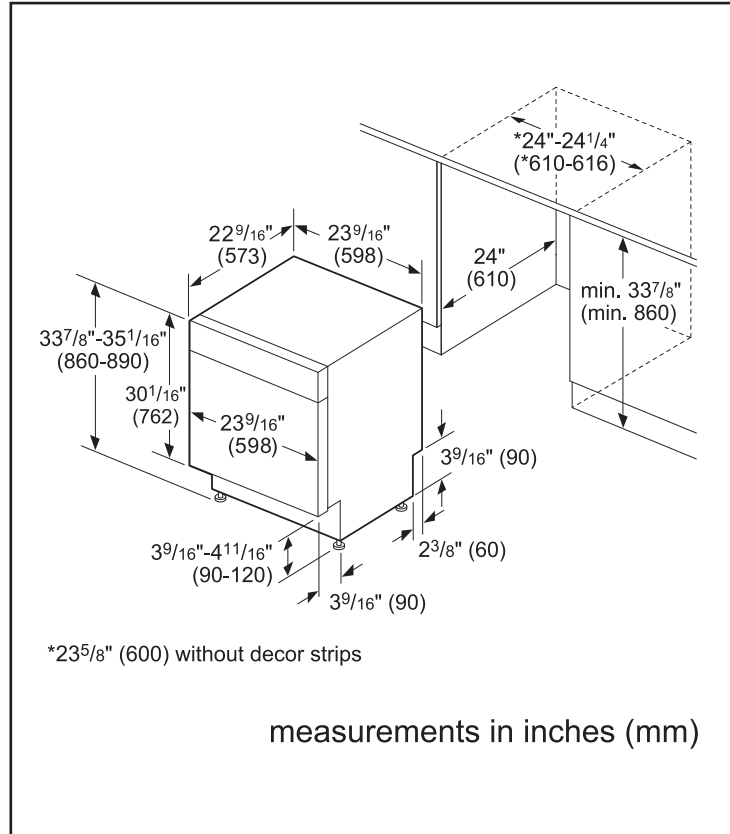

24" Recessed Handle Dishwasher

100 Series – Stainless Steel SHEM3AY55N

Installation Details

Accessories: To purchase Bosch accessories, cleaners & parts please visit www.bosch-home.com/us/store or call 1-800-944-2904 (Mon to Fri 5 am to 6 pm PST, Sat 6 am to 3 pm PST).

Notes: All height, width and depth dimensions are shown in inches. BSH reserves the absolute and unrestricted right to change product materials and specifications, at any time, without notice. Consult the product's installation instructions for final dimensional data and other details prior to making cutout.

Warranties: Please see Use & Care manual or Bosch website for statement of limited warranty.

For more information on our entire line of products, go to www.bosch-home.com/us or call 1-800-944-2904

© BSH Home Appliances Corporation. All rights reserved. Bosch is a registered trademark of Robert Bosch GmbH.