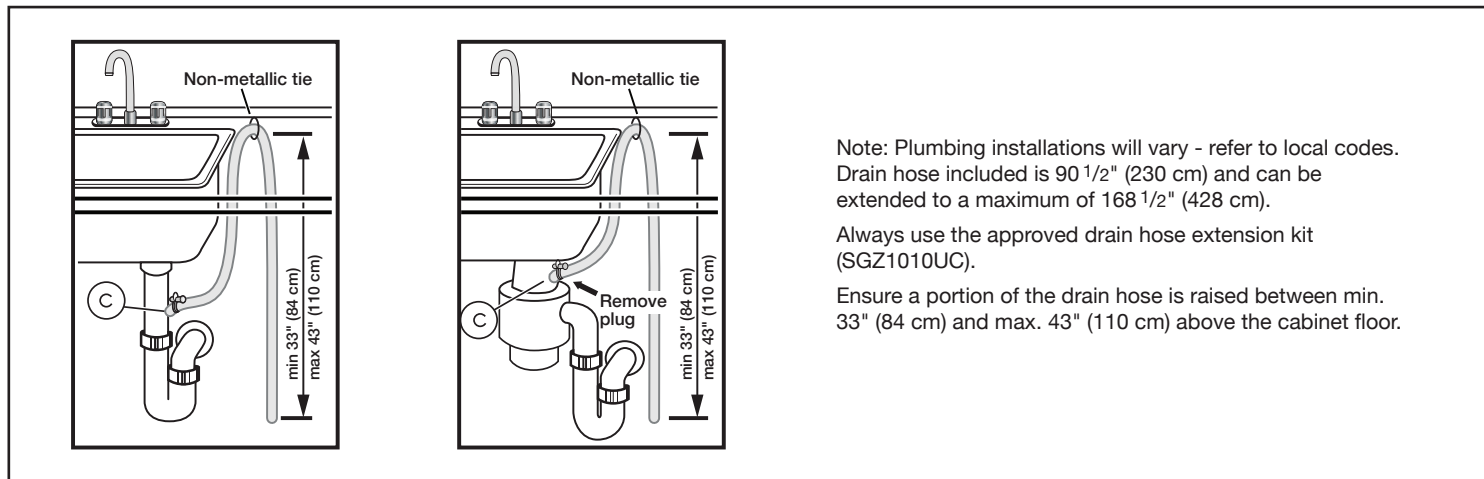

Notes: All height, width and depth dimensions are shown in inches. BSH reserves the absolute and unrestricted right to change product materials and specifications, at any time, without notice. Consult the product's installation instructions for final dimensional data and other details prior to making cutout.

24" Recessed Handle Dishwasher

100 Series – Stainless Steel SHEM3AY55N

BOSCH

Invented for life

Installation Details

Note: Plumbing installations will vary - refer to local codes. Drain hose included is 90 1/2" (230 cm) and can be extended to a maximum of 168 1/2" (428 cm).

Always use the approved drain hose extension kit (SGZ1010UC).

Ensure a portion of the drain hose is raised between min. 33" (84 cm) and max. 43" (110 cm) above the cabinet floor.

Accessories: To purchase Bosch accessories, cleaners & parts please visit www.bosch-home.com/us/store or call 1-800-944-2904 (Mon to Fri 5 am to 6 pm PST, Sat 6 am to 3 pm PST).