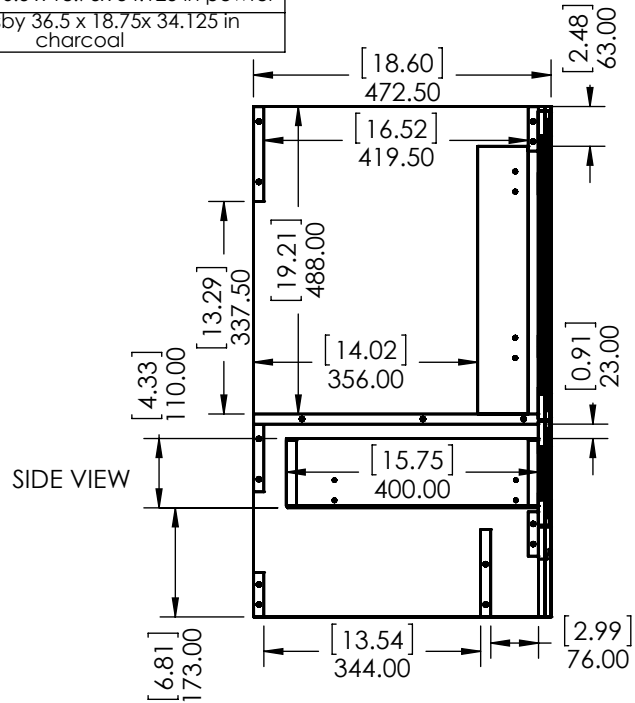

ITEM ID	DESCRIPTION
CD36P2-CG	Candlesby 36.5 x 18.75x 34.125 in cognac
CD36P2-PW	Candlesby 36.5 x 18.75x 34.125 in pewter
CD36P2-CL	Candlesby 36.5 x 18.75x 34.125 in charcoal

REV	ECO#	DESCRIPTION	REV'D BY DATE	CHK'D BY DATE	APRV'D BY DATE
0		New Release	IASV 12/17/15	IASV 12/17/15	IASV 12/17/15

UNLESS OTHERWISE SPECIFIED
 DIMENSIONS ARE IN mm and [inches] AND TOLERANCES ARE +/- 1.0 [0.04]

DRAWN BY:	IASV	12/17/15
CHECKED BY:	IASV	12/17/15
APPROVED BY:	IASV	12/17/15
DO NOT SCALE DRAWING	SCALE: 1:10	SIZE: A

Wood Crafters
 TITLE: **ENSAMBLE CANDLESBY 36"**
 PART NO: PAGE 1 OF 1 REV: 0