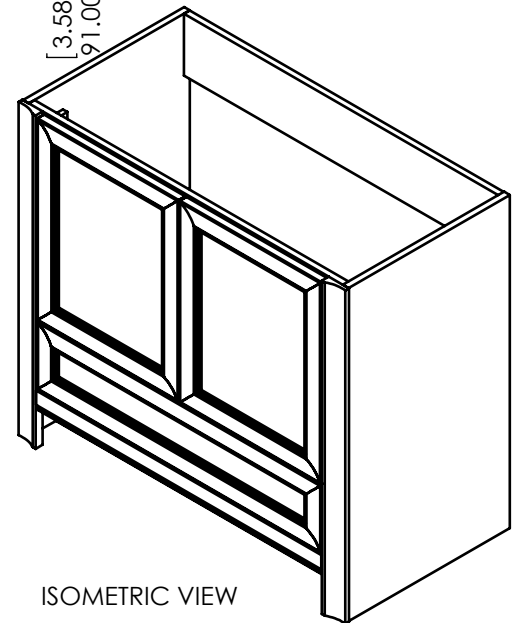

ITEM ID	DESCRIPTION
CD36P2-CG	Candlesby 36.5 x 18.75x 34.125 in cognac
CD36P2-PW	Candlesby 36.5 x 18.75x 34.125 in pewter
CD36P2-CL	Candlesby 36.5 x 18.75x 34.125 in charcoal

REV	ECO#	DESCRIPTION	REV'D BY DATE	CHK'D BY DATE	APRV'D BY DATE
0		New Release	IASV 12/17/15	IASV 12/17/15	IASV 12/17/15

UNLESS OTHERWISE SPECIFIED
 DIMENSIONS ARE IN mm and [inches] AND TOLERANCES ARE +/- 1.0 [0.04]

DRAWN BY:	IASV	12/17/15
CHECKED BY:	IASV	12/17/15
APPROVED BY:	IASV	12/17/15
DO NOT SCALE DRAWING	SCALE: 1:10	SIZE: A