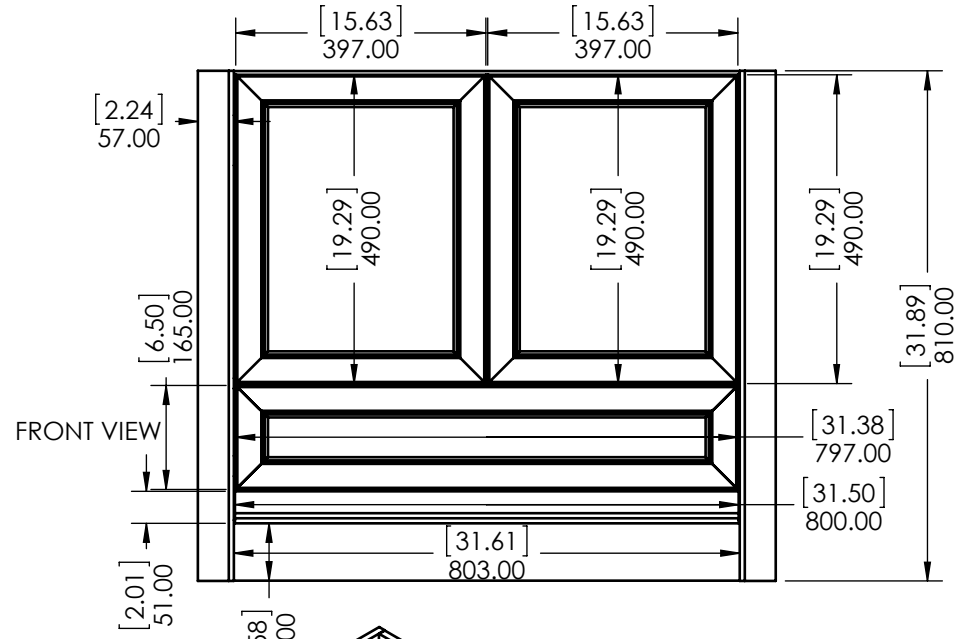

ITEM ID	DESCRIPTION
CD36P2-CG	Candlesby 36.5 x 18.75x 34.125 in cognac
CD36P2-PW	Candlesby 36.5 x 18.75x 34.125 in pewter
CD36P2-CL	Candlesby 36.5 x 18.75x 34.125 in charcoal

REV	ECO#	DESCRIPTION	REV'D BY DATE	CHK'D BY DATE	APRV'D BY DATE
0		New Release	IASV 12/17/15	IASV 12/17/15	IASV 12/17/15

UNLESS OTHERWISE SPECIFIED
 DIMENSIONS ARE IN mm and [inches] AND TOLERANCES ARE +/- 1.0 [0.04]

DRAWN BY:	IASV	12/17/15
CHECKED BY:	IASV	12/17/15
APPROVED BY:	IASV	12/17/15
DO NOT SCALE DRAWING	SCALE: 1:10	SIZE: A

Wood Crafters
 TITLE: **ENSAMBLE CANDLESBY 36"**
 PART NO: PAGE 1 OF 1 REV: 0