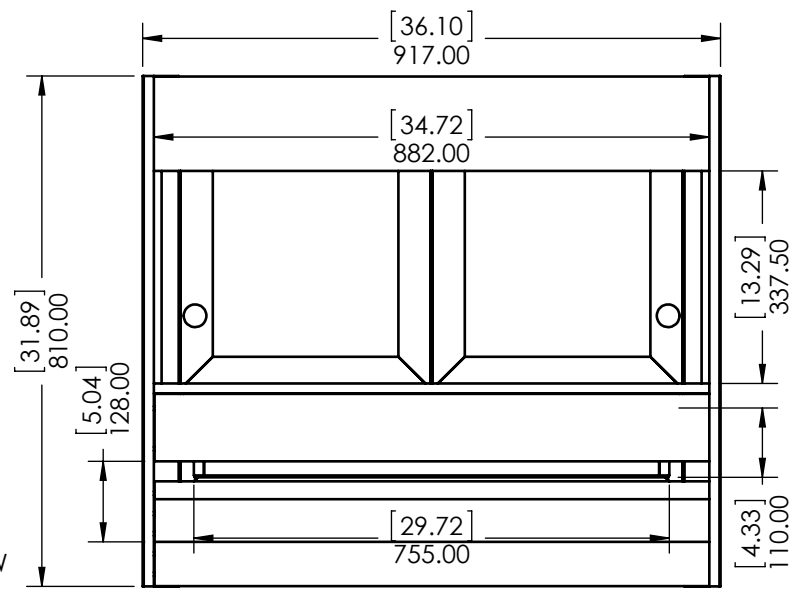

ITEM ID	DESCRIPTION
CD36P2-CG	Candlesby 36.5 x 18.75x 34.125 in cognac
CD36P2-PW	Candlesby 36.5 x 18.75x 34.125 in pewter
CD36P2-CL	Candlesby 36.5 x 18.75x 34.125 in charcoal

REV	ECO#	DESCRIPTION	REV'D BY DATE	CHK'D BY DATE	APRV'D BY DATE
0		New Release	IASV 12/17/15	IASV 12/17/15	IASV 12/17/15

UNLESS OTHERWISE SPECIFIED
 DIMENSIONS ARE IN mm and [inches] AND TOLERANCES ARE +/- 1.0 [0.04]

DRAWN BY:	IASV	12/17/15
CHECKED BY:	IASV	12/17/15
APPROVED BY:	IASV	12/17/15
DO NOT SCALE DRAWING	SCALE: 1:10	SIZE: A

Wood Crafters
 TITLE: **ENSAMBLE CANDLESBY 36"**
 PART NO: PAGE 1 OF 1 REV: 0