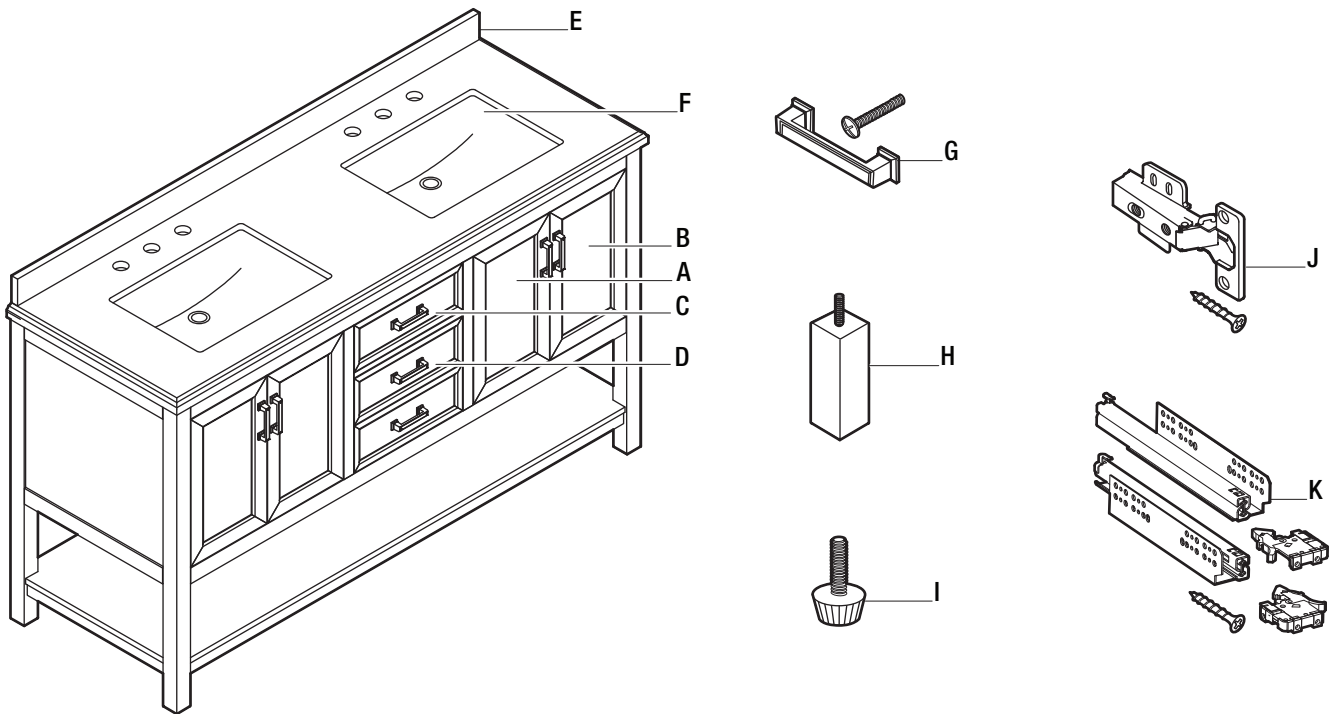

REPLACEMENT PARTS LIST

EVERETT 61 IN. VANITY COMBO

Please use the table below to identify the part number needed, and call FGI Industries, Ltd. Customer Service for your replacement at **888-620-3667**. Our team is available to assist you Monday - Friday, 7:00 A.M. - 5:00 P.M. (CST).

Part	Description	Part #
A	Left Door	PB-EEWVT6122D-LD
B	Right Door	PB-EEWVT6122D-RD
C	Top Drawer	PB-EEWVT6122D-TP DRW
D	Middle and Lower Drawer	PB-EEWVT6122D-DRW
E	Backsplash	PB-EVERETT61-BS
F	Sink	PB-CUS1813 UM SINK
G	Handle (1 handle; 2 screws)	PB-HANDLE-LS228
H	Support Foot	PB-EEWVT-FOOT
I	Leg Leveler	PB-L LEVELLER-JD007
J	Slow Close Hinge (1 hinge; 4 screws)	PB-SC HINGE-HY006
K	Slow Close Drawer Glide Kit (right & left glides; 2 brackets; 14 screws)	PB-SCDRW GLIDE-HG043