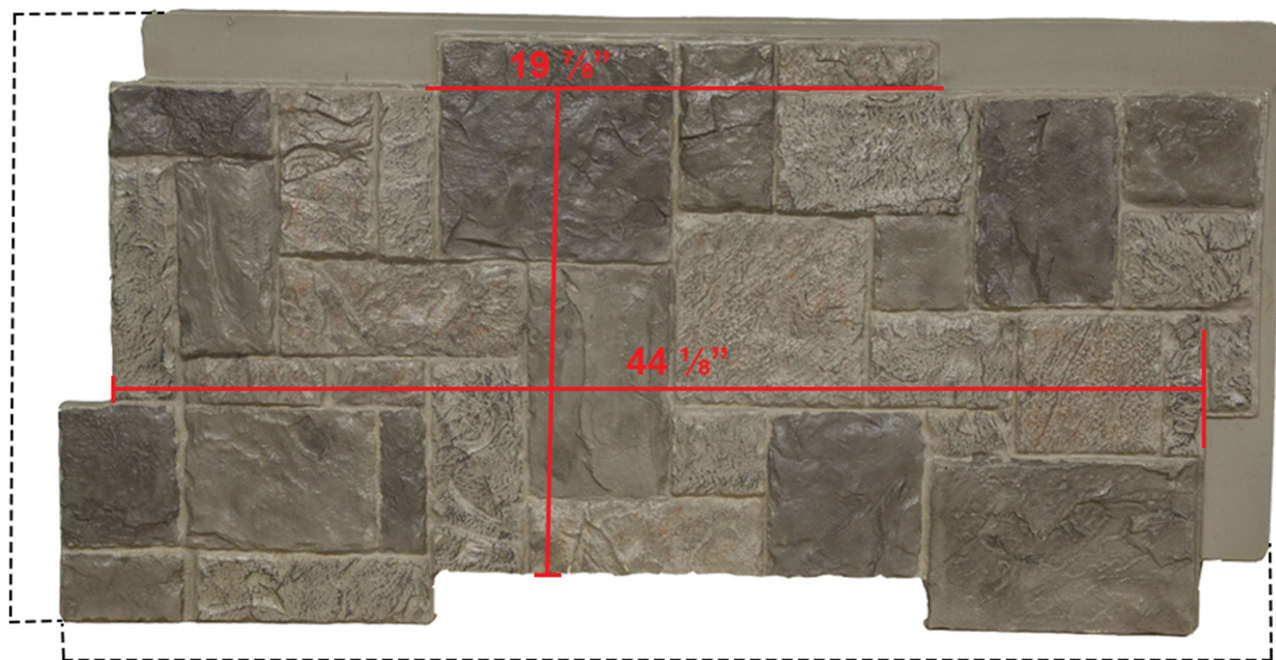

49-INCH W X 24 1/2-INCH H X 1 1/4-INCH D CASTLE ROCK STACKED STONE STONEWALL FAUX STONE SIDING PANEL

depth
1 1/4"
□

24 1/2"
overall
height

49"
overall
width

CANYON BROWN

SANDSTONE

SEDONA

SLATE GRAY