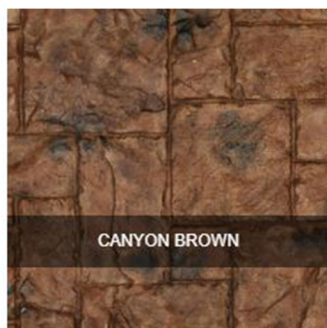

49-INCH W X 24 1/2-INCH H X 1 1/4-INCH D CASTLE ROCK STACKED STONE STONEWALL FAUX STONE SIDING PANEL

depth
1 1/4"
□

24 1/2"
overall
height

49"
overall
width

CANYON BROWN

SANDSTONE

SEDONA

SLATE GRAY