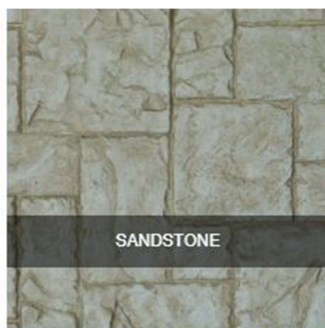

49-INCH W X 24 1/2-INCH H X 1 1/4-INCH D CASTLE ROCK STACKED STONE STONEWALL FAUX STONE SIDING PANEL

depth
1 1/4"
□

24 1/2"
overall
height

49"
overall
width

CANYON BROWN

SANDSTONE

SEDONA

SLATE GRAY