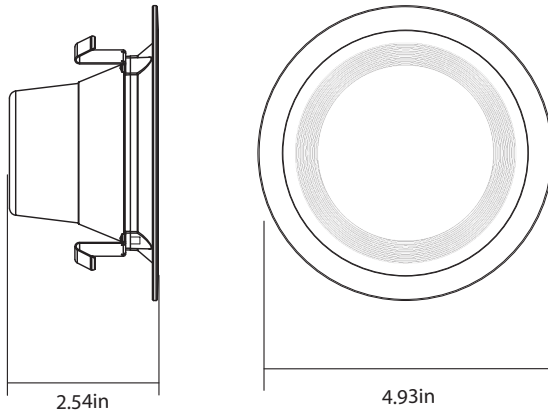

PRODUCT SPECIFICATIONS

4in LED Smart Downlight

53170162
SKU# 1001615887

ADVANTAGES

- 65 Watt Equivalent
- 50,000 Hours of Rated Life
- Instant On & Dimmable Electronics Wet Rated for Exterior Applications & Showers
- IC Rated for Direct Contact With Insulation
- 5 Year Warranty

Dimmer List

Dimmer Brand	Model #
Lutron	DVCL-153PD
	DV-603PG-AL
	GL-600H-DK
	SELVB-300PH-WH-C
	SCL-153P

APPLICATIONS

Suitable for wet locations
Recessed Mount

SPECIFICATIONS

Model Number	53170162
SKU	1001615887
OSMID	206526346
Power	10W
AC Voltage, Frequency	120V, 60 Hz
Color Temp (nom.)	2700K/4000K/5000K
Operation Temp	-13°F ~ 113°F
CRI	90
Lumen Output (min.)	600 lm
Dimming	YES
Lifetime Rating	L70/50000Hrs
Efficacy	60 lm/watt

PACKAGING

Weight (±0.5 lb)	0.397 lbs
Size (L x W x H) (±0.1 in)	4.93in x 4.93in x 2.54in
Box Dimensions	5.35in x 3.58in x 6.5in
Gross Weight	0.63 lbs
UPC	849489003146

INCLUDED IN BOX

- Medium Base (E26) Socket Adapter (1)