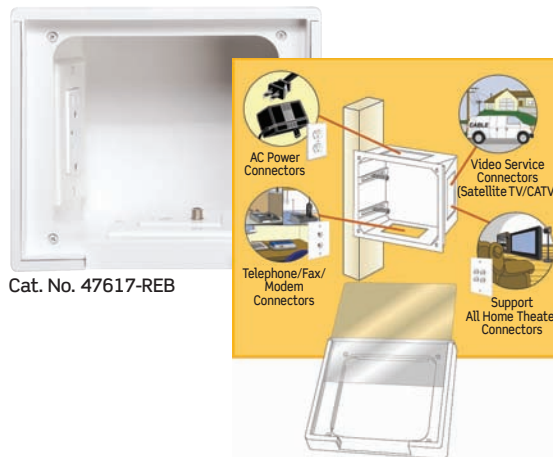

*Quickport not included

Meet the Demand for Flawless Flush-Mounted Installations with Leviton Recessed Devices

Perfect in Homes, Apartments, Co-Ops, Condominiums and Offices

"Thin is in" when it comes to flat screen TVs. For an almost invisible installation behind wall-mounted TVs, entertainment centers, monitors and more, connect with Leviton Recessed Devices. The Recessed Entertainment Box (REB) centralizes AC power and low-voltage connection points for audio, video, data and phones. For smaller applications, choose the Two-Gang Recessed Duplex Receptacle with openings for 6 installer-selected Quickport® connectors or the One-Gang Recessed Duplex Receptacle. Both are available in White, Light Almond, Ivory and Black. Look to Leviton Recessed Devices for every application.

The Recessed Entertainment Box (REB)

Centralizes points for AC power, audio, video, home theater, data and phone connections

- Manages home theater electronics in a single location
- Ideal for new construction (stud-mounted) and retrofit (wall-mounted) applications
- Low-profile frame provides neat, clean recessed installation
- Optional high-profile cover includes sliding plastic front panel and channels all wires through the bottom of the REB
- Any combination of line and low-voltage products can be configured in the three device openings
- Paintable white ABS molded plastic for structural integrity
- Two-Year Limited Product Warranty