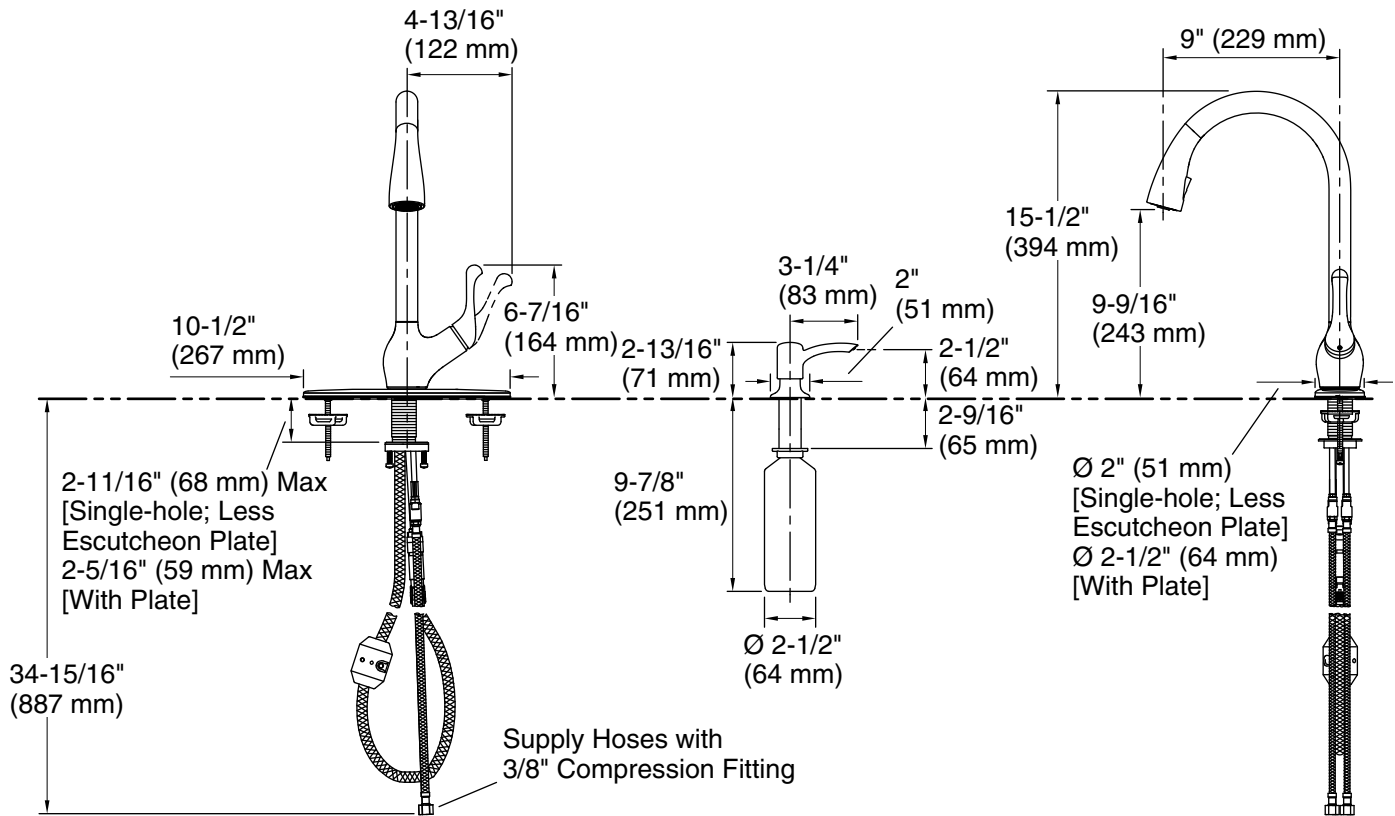

Features

- One-piece, self-contained ceramic disc valve allows both volume and temperature control.
- Two-function sprayhead with touch control: Sweep™ spray and aerated stream settings.
- MasterClean™ sprayface features an easy-to-clean surface that withstands mineral buildup.
- ProMotion® technology's light, quiet braided hose and swiveling ball joint make the pull-down sprayhead easier and more comfortable to use.
- Includes 10-1/2" (267 mm) escutcheon plate and refillable 16 fluid ounce (473 ml) soap dispenser.
- 1.5 gpm (5.7 lpm) maximum flow rate at 60 psi (4.14 bar).
- DockNetik® magnetic docking system securely locks the sprayhead into place when not in use.

Color tiles intended for reference only.

Color	Code	Description
	VS	Vibrant® Stainless

Technical Information

All product dimensions are nominal.

Spout:

Spout reach: 9" (229 mm)

Notes

Install this product according to the installation guide.