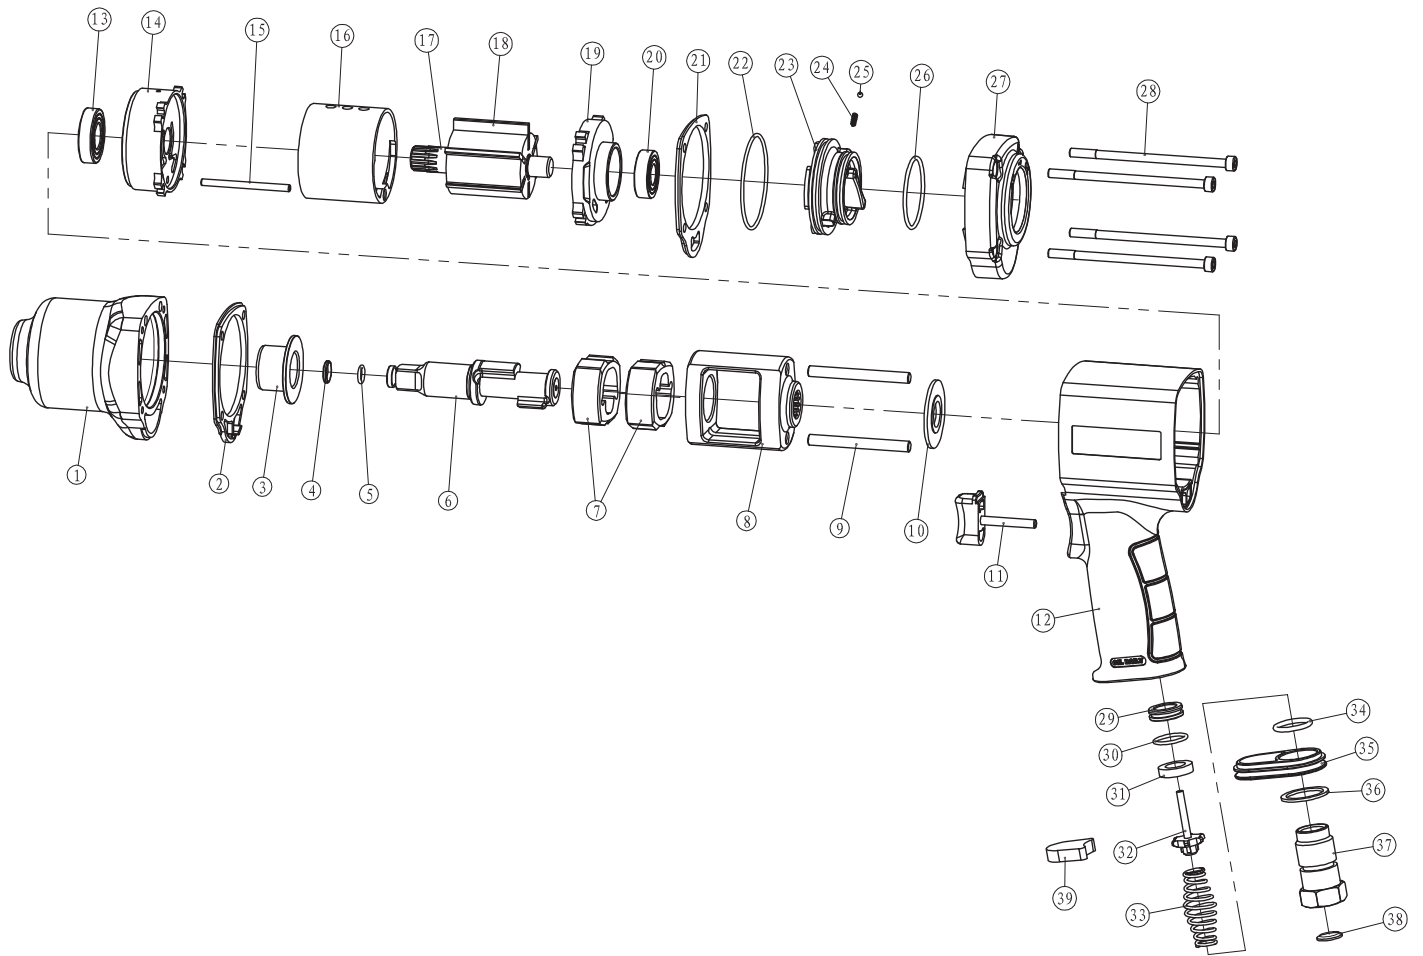

# 1/2" Air Composite Impact Wrench Model:FATC12HP

## REPLACEMENT KIT

Kit Model	Kit Description	Part No.
	Anvil	6
	Hammer	7
	Rotor Blade	18
	Gasket Kit	2,21
	Repairable O-Ring Kit	5,22,26,30,34