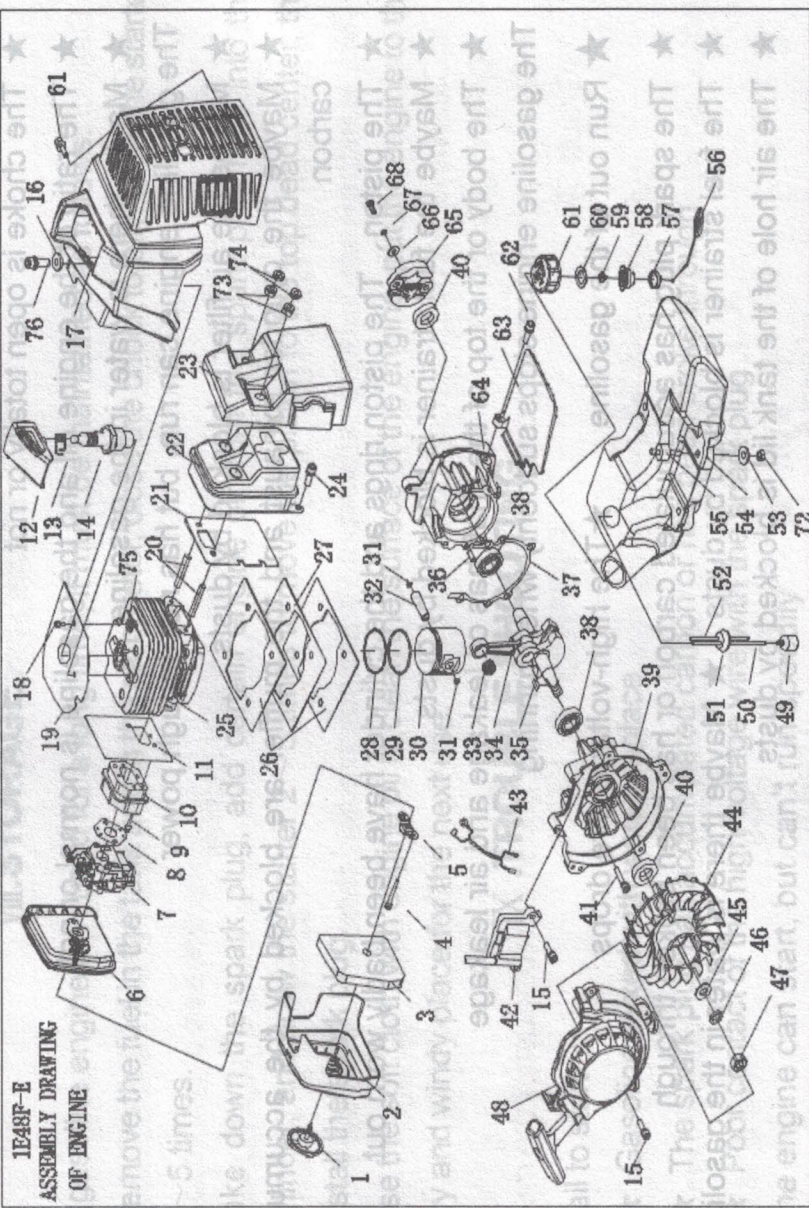

**1E48F-E
ASSEMBLY DRAWING
OF ENGINE**

1E48F-E GASOLINE ENGINE

NO.	PART NO.	PART NAME	QTY.	NO.	PART NO.	PART NAME	QTY.	NO.	PART NO.	PART NAME	QTY.
1	1E48F.1.2	Screw	1	25	1E48F-E-2	Cylinder	1	49	P40.12.2-3A	Filter	1
2	1E48F.1-1	Cleaner Outside Cover	1	26	1E48F-E-7	Gasket	2	50	CG420.4.2-2	Fuel pipe 3 x 1.25 x 260	1
3	1E48F.1-2	Filter Net	1	27	1E48F-E-1	Gasket	1	51	EB-415.4.2-2	Plug	1
4	GB70.1+GB93+GB97	Screw M5 x 50	2	28	1E48FP.5-3	Piston Ring	1	52	EB-415.4.2-4	Fuel pipe 3 x 1 x 90	1
5	6MF-30.1-13	Baffle	1	29	1E48FP.5-4	Piston Ring	1	53	GB/T96	Washer 5	3
6	1E48F.1.1	Cleaner inside cover	1	30	1E48F-E.1-1	PISTON	1	54	1E48F.9.1A	Fuel Tank	1
7	1E48F.2Z	Carburetor	1	31	P40.6-4	RING	1	55	1E53F.2	Rubber Pillar	3
8	1E48FP-3	Gasket	1	32	1E48FP.5-2	PISTON PIN	1	56	HB33.2.2.1	Chain	1
9	GB70.1+GB93+GB97	Screw M5 x 30	2	33	1E44F-2A.2-3	Bearing	1	57	1E32FL.6.2-3	Cover	1
10	1E48FP-5	Admitting Pipe	1	34	1E48F.7.1	Crank Shaft Ass'y	2	58	1E32FL.6.2-2	Inside Cover	1
11	1E48F-5	Gasket	1	35	GB1099	KEY 3 x 13	1	59	EB-415.4.1.1-1	Inlet	1
12	1E48F.5.1-1	Cap	1	36	GB119	Pin 4h8 x 10	2	60	CG420.1.3.1-2	Gasket	1
13	1E34FL-3E.6-1	Spring	1	37	1E48FP.6-2	Gasket	1	61	1E32FL.6.2-1	Fuel Tank Lid	1
14	L8RTC	Plug	1	38	GB/T276	Bearing 6202/P6	2	62	GB70.1+GB93+GB97	Screw M5 x 16	2
15	GB70.1+GB93+GB97	Screw M5 x 20	11	39	1E48F.8-2	Crank Case	1	63	1E48F-2	Clapboard	1
16	1E33F-4	Gasket	1	40	1E40FP-3Z-11	Seal	2	64	1E48F.8-1	Crank Case	1
17	1E48F.3	Guide Cover Ass'y	1	41	GB70.1+GB93+GB97	Screw M5 x 30	4	65	1E48F-E.5	Clutch	1
18	GB70.1+GB96	Screw M5 x 12	1	42	1E48F.5.1.2	Coil	1	66	GB/T96	Washer 6	1
19	1E48F-1	Clapboard	2	43	1E36F-2C.6.1	Cord Comp.	1	67	GB/T93	Washer 6	1
20	1E40F-5-13E	BOLT	2	44	1E48F.5.1.1	Fly Wheel	1	68	1E40F-6-4	Bolt	1
21	1E48F-E-5	Gasket	1	45	GB/T97	Washer 10	1	69	GB6177	NUT M8	2
22	1E48F-E.2	Muffler	1	46	GB/T93	Washer 10	1	70	GB/T70.1	SCREW M5 x 20	4
23	1E48F-E-3	Muffler Cover	1	47	GB/T6171	Nut M10 x 1.25	1	71	GB/T70.1	SCREW M5 x 16	1
24	GB70.1+GB93+GB97	Screw M5 x 12	1	48	1E48F.6	Starter	1	72	GB/T6177	NUT M5	3