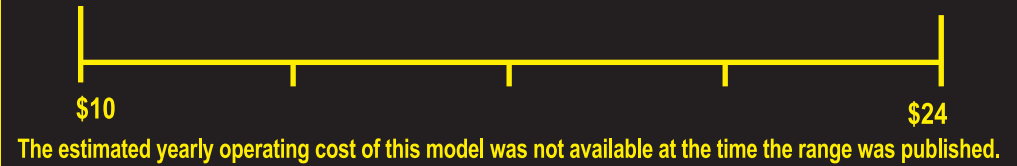

Compare ONLY to other labels with yellow numbers.
Labels with yellow numbers are based on the same test procedures.

Estimated Yearly Energy Cost (when used with an electric water heater)

\$7

60 kWh

Estimated Yearly Electricity Use