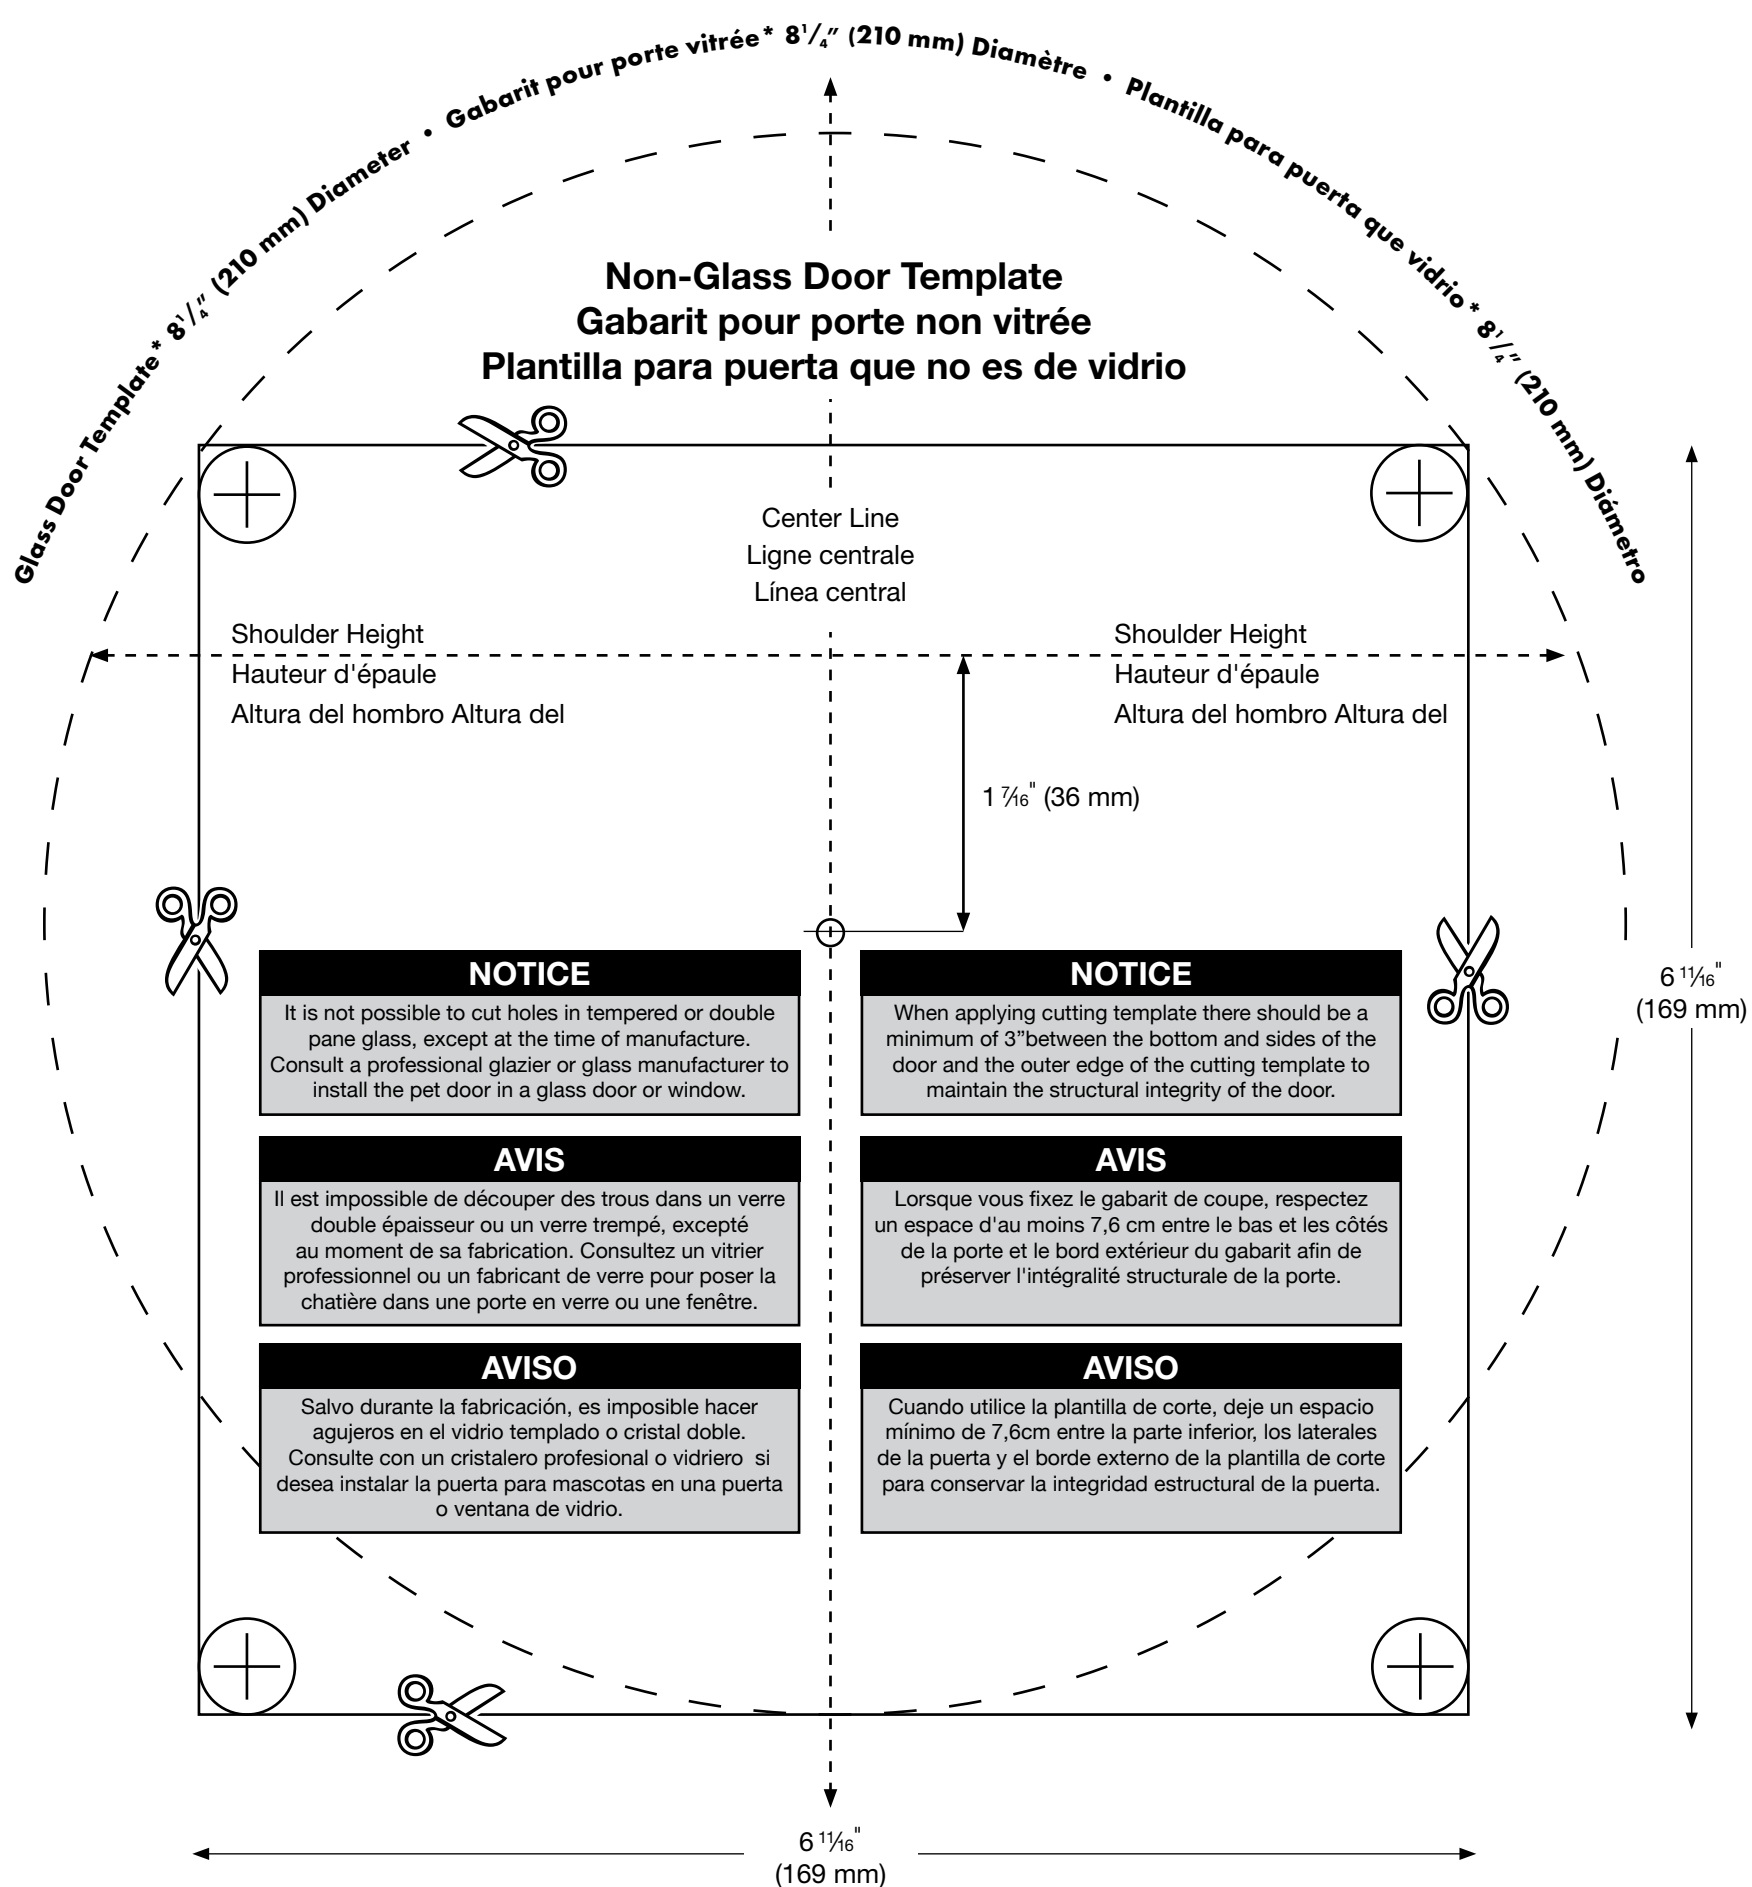

4-Way Locking Interior/Exterior Cat Door

Cutting Template/Gabarit de coupe/Plantilla de corte

protect. teach. love.®

Tools Needed/Outils requis/Herramientas necesarias

Radio Systems Corporation • 10427 PetSafe Way, Knoxville, TN 37932
1-800-732-2677 • www.petsafe.net
©2015 Radio Systems Corporation
408-098-11

Radio Systems CORPORATION The world leader in pet training products	RSC Part #: 408-098-11
	Description: TEMPLATE CUTTING 4-WAY LOCKING CAT DOOR
Material: 100g woodfree Printing: Black Finishing: Cut and bulk pack	Created by: MJ
	Initial Creation Date: 4/15/15
	Approved by: L. Taylor
	Date Approved: 06/12/15
	Program used: INDESIGN CC
	Revision: 000 ECO: RSC11300
	Revision Description: Initial Release to Production
	Revision Date: N/A