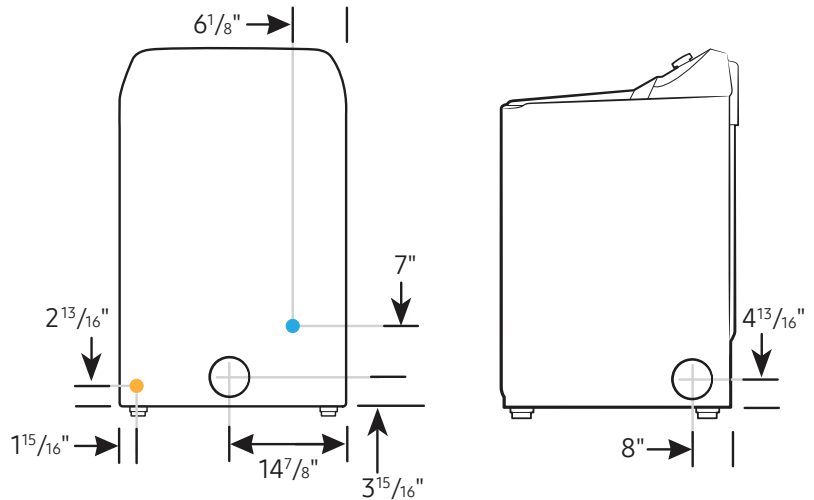

LEGEND:

- Cold Water Connection
- Gas Connection

Actual color may vary. Design, specifications, and color availability are subject to change without notice. Non-metric weights and measurements are approximate.

©2021 Samsung Electronics America, Inc., 85 Challenger Road, Ridgefield Park, NJ 07660. Tel: 800-SAMSUNG.samsung.com. Samsung is a registered trademark of Samsung Electronics Co., Ltd.