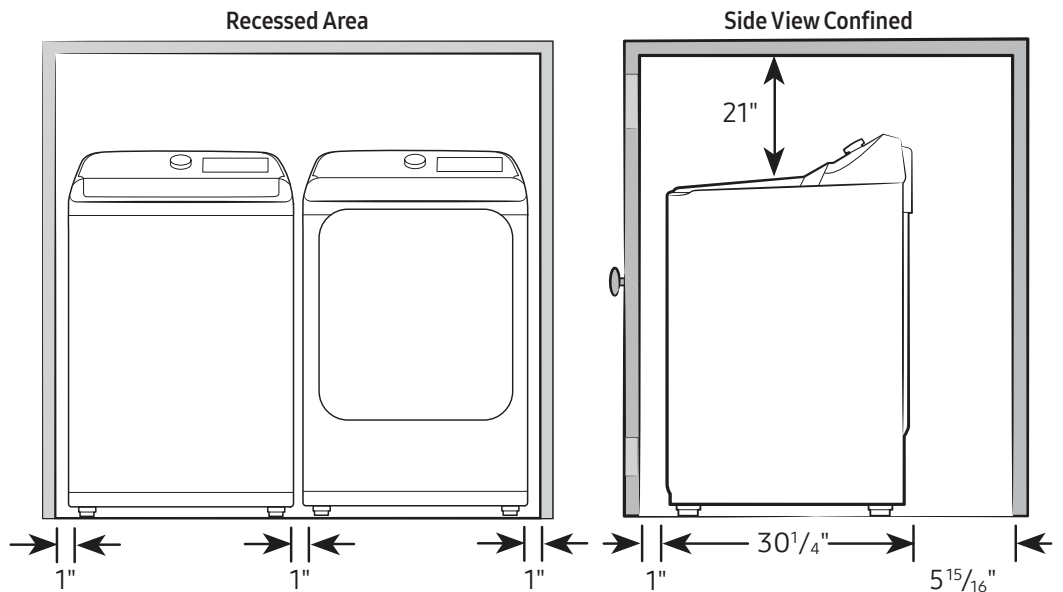

Connection Dimensions

Back and Side View of Gas Dryer