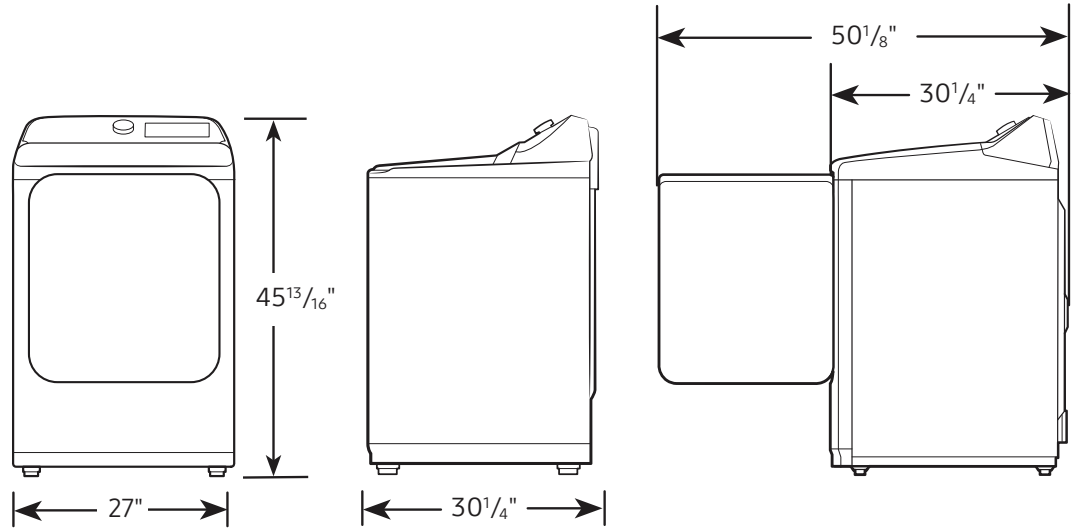

DVG55A7700V

Samsung 7.4 cu. ft. Smart Gas Dryer with Steam Sanitize+

SAMSUNG

Dimensions

Required dimensions for installation:

Installation Specifications – Side-by-Side

If the washer and dryer are installed together or the dryer alone, the closet front must have two unobstructed air openings for a combined minimum total area of 72-inch². Your washer alone does not require a specific air opening.

Alcove or closet installation
Minimum clearance for closet and alcove installations: