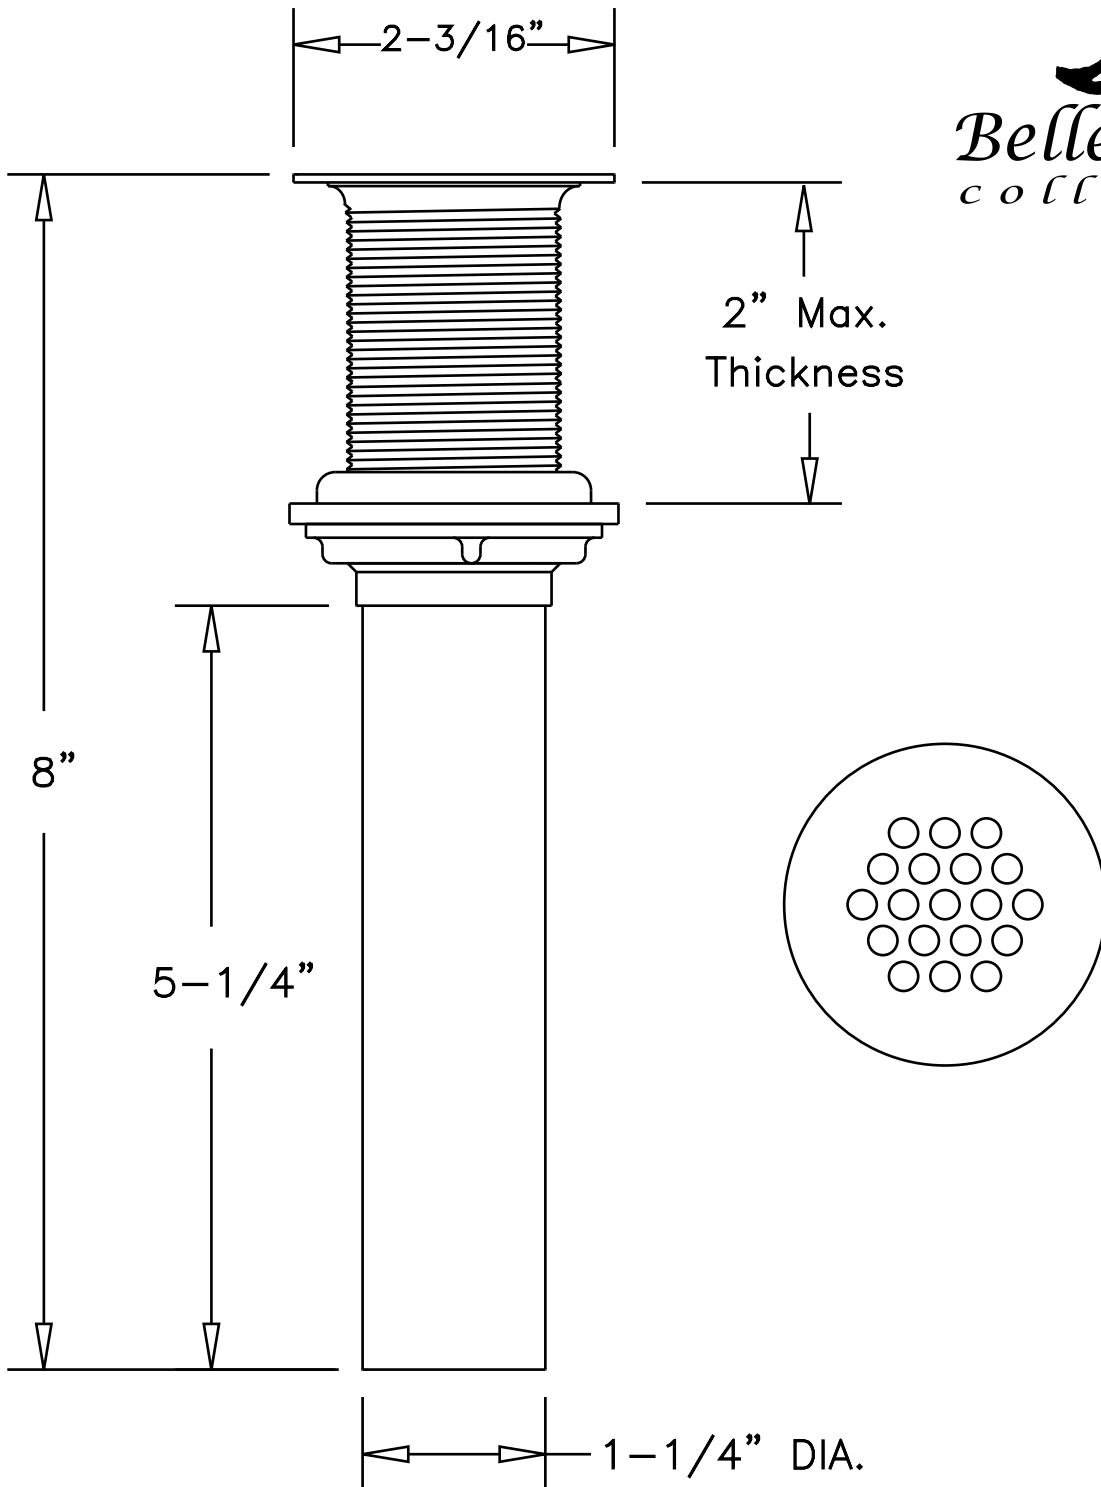

# BFNLD4 Grid Drain

*Belle Forêt*<sup>™</sup>  
*collection*

Distributed by:  
Your Other Warehouse, LLC  
12100 Little Cayman Dr.  
Baton ROuge, LA 70809  
©2006 Homer TLC, Inc. All Rights Reserved  
Belle Foret is a registered trademark of Homer TLC, Inc.