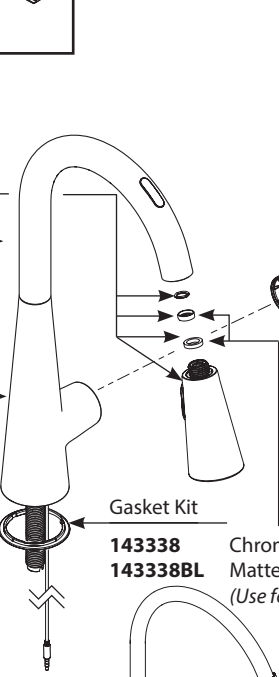

Illustrated Parts

■ Order by Part Number

Wall Mount Service Kit - 199785

- Pulldown Connection Hose Bracket
- Hose Guide Nut
- Screw (x3)
- Hose
- Mounting Bracket

| U by Moen Smart Faucet Sleek™-Single Handle High Arc Pulldown Kitchen Faucet | |
|--|-----------------------|
| MODELS | FINISH |
| 7864EVC | Chrome |
| 7864EVSRS | Spot Resist Stainless |
| 7864EVBL | Matte Black |
| 7864EVBLS | Black Stainless |

Power Boost™ Wand Kit (1.5 gpm)

- 198279** Chrome
- 198279SRS** Spot Resist Stainless
- 198279BL** Matte Black
- 198279BLS** Black Stainless

Spout Kit

- 201306** Chrome
- 201306SRS** Spot Resist Stainless
- 201306BL** Matte Black
- 201306BLS** Black Stainless

OPTIONAL

Mounting Bracket
176787

Mounting Hardware
201310

Control Box
201311

Installation Tool
118305

Filter Screen
197171

Handle Dome

- 160660** Chrome
- 160660SRS** Spot Resist Stainless
- 160660BL** Matte Black
- 160660BLS** Black Stainless

Handle Kit

- 187729** Chrome
- 187729CSL** (Use for SRS)
- 187729BL** Matte Black
- 187729BLS** Black Stainless

Set Screw (3/32" hex key)
155023

Plug Button

- 152859** Chrome
- 152859CSL** (Use for SRS)
- 152859BL** Matte Black
- 152859BLS** Black Stainless