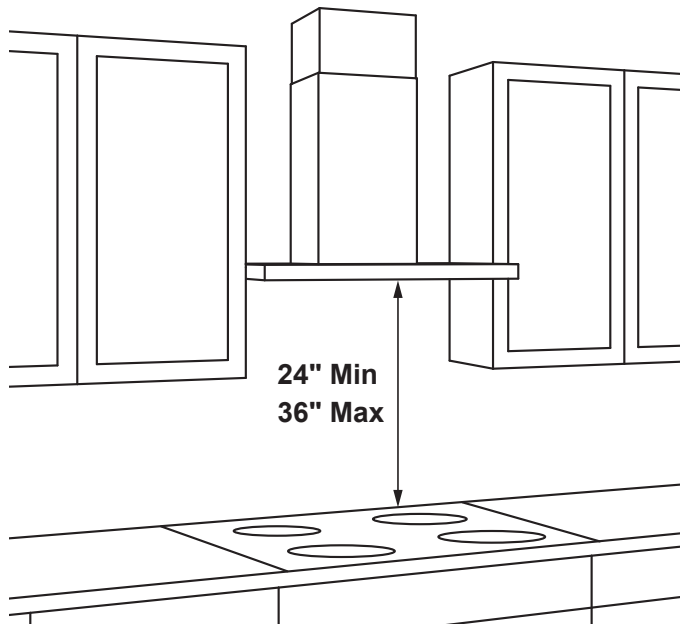

UVW8301SLSS

30" Designer Wall Mount Hood w/Dimmable LED Lighting

DIMENSIONS AND INSTALLATION INFORMATION (IN INCHES)

INSTALLATION INFORMATION:

Before installing, consult Use & Care/installation instructions packed with product for current dimensional data.

OPTIONAL ACCESSORIES

UX10DC83SS - 10(ft.) Ceiling Duct Cover Kit
Max ceiling height installation with kit - 10'-0" (30" hood spacing)

UX12DC93SS - 12(ft.) Ceiling Duct Cover Kit

UX14DC93SS - 14(ft.) Ceiling Duct Cover Kit

UXCF91 - Charcoal Filter
(needed if used in recirculation mode)

AMP RATING	
120V	TBD

30" models require a 30"-wide opening
*The supplied duct cover fits 7'-7" to 9'-6" ceiling heights
(10' ceiling height with optional high ceiling kit UX10DC83SS)
(12' ceiling height with optional high ceiling kit UX12DC93SS)
(14' ceiling height with optional high ceiling kit UX14DC93SS)