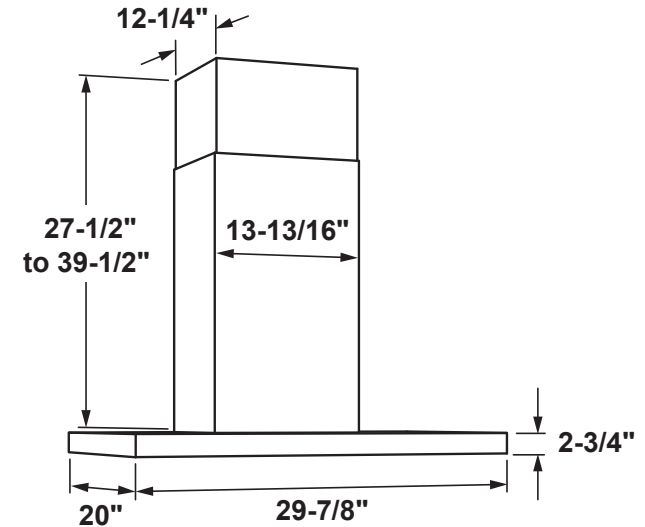

UVW8301SLSS

30" Designer Wall Mount Hood w/Dimmable LED Lighting

DIMENSIONS AND INSTALLATION INFORMATION (IN INCHES)

INSTALLATION INFORMATION:

Before installing, consult Use & Care/installation instructions packed with product for current dimensional data.

OPTIONAL ACCESSORIES

UX10DC83SS - 10(ft.) Ceiling Duct Cover Kit
Max ceiling height installation with kit - 10'-0" (30" hood spacing)

UX12DC93SS - 12(ft.) Ceiling Duct Cover Kit

UX14DC93SS - 14(ft.) Ceiling Duct Cover Kit

UXCF91 - Charcoal Filter
(needed if used in recirculation mode)

AMP RATING	
120V	TBD

30" models require a 30"-wide opening
*The supplied duct cover fits 7'-7" to 9'-6" ceiling heights
(10' ceiling height with optional high ceiling kit UX10DC83SS)
(12' ceiling height with optional high ceiling kit UX12DC93SS)
(14' ceiling height with optional high ceiling kit UX14DC93SS)