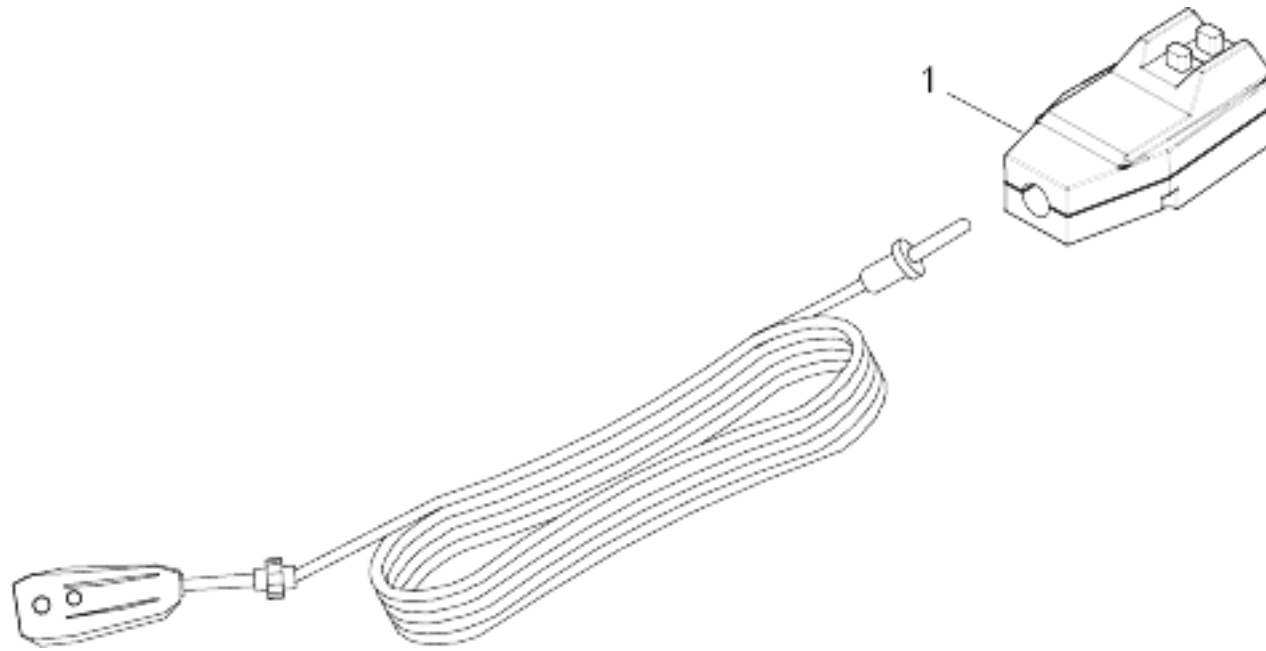

Spare parts list (1.106-222.0) K2300PS

Table of contents

K2300PS (1.106-222.0)	3
10 Individual Parts	4
20 Electric Box	6
30 Accessories	8

K2300PS (1.106-222.0)

POS	Description	Quantity	Unit
10	Individual Parts	1	PC
20	Electric Box	1	PC
30	Accessories	1	PC

10 Individual Parts

POS	Article no.	Description	Quantity	Unit
1	8.755-855.0	SPARE, SOAP TANK COVER, K1700/1800 EPW	1	PC
2	8.756-311.0	SPARE, BUCKET, K1900/2000 EPW	1	PC
2	8.756-312.0	SPARE, BUCKET, K1910/2010 EPW	1	PC
3	8.756-316.0	KIT, DETERGENT TANK 1, K2000 EPW	1	PC
4	8.756-317.0	KIT, DETERGENT TANK 2, K2000 EPW	1	PC
5	8.756-318.0	KIT, 10" WHEEL, K1900/2000 EPW	1	PC
5	8.756-319.0	KIT, 10" WHEEL, K1910/2010 EPW	1	PC