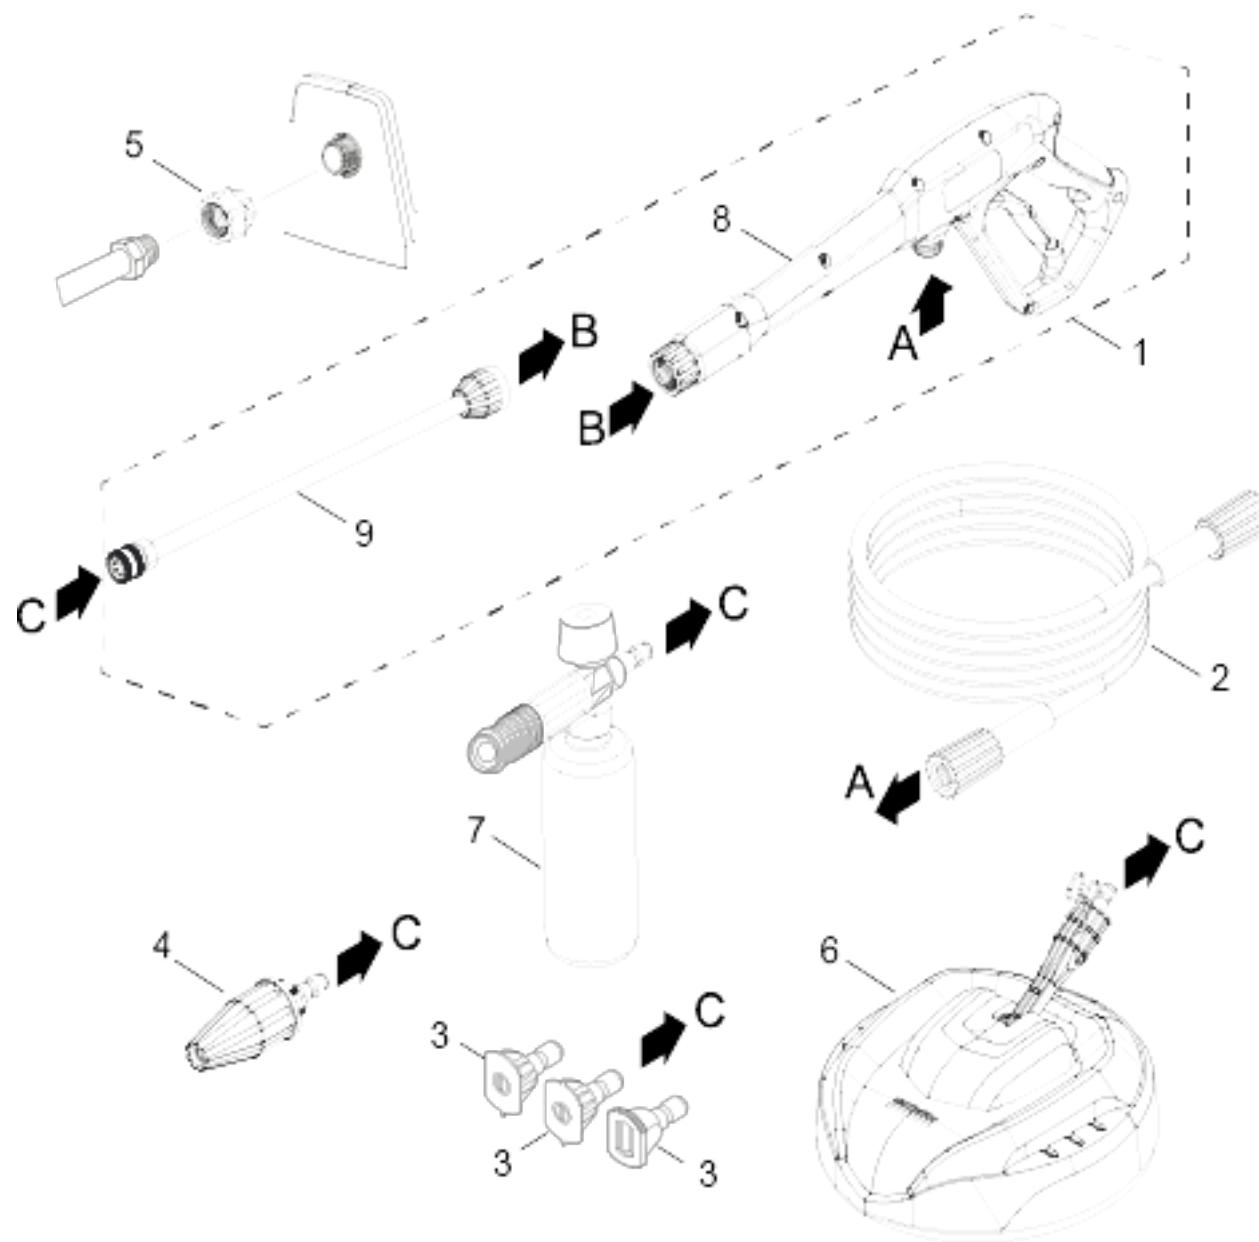

Spare parts list (1.106-222.0) K2300PS

Table of contents

K2300PS (1.106-222.0)	3
10 Individual Parts	4
20 Electric Box	6
30 Accessories	8

K2300PS (1.106-222.0)

POS	Description	Quantity	Unit
10	Individual Parts	1	PC
20	Electric Box	1	PC
30	Accessories	1	PC

10 Individual Parts

POS	Article no.	Description	Quantity	Unit
1	8.755-855.0	SPARE, SOAP TANK COVER, K1700/1800 EPW	1	PC
2	8.756-311.0	SPARE, BUCKET, K1900/2000 EPW	1	PC
2	8.756-312.0	SPARE, BUCKET, K1910/2010 EPW	1	PC
3	8.756-316.0	KIT, DETERGENT TANK 1, K2000 EPW	1	PC
4	8.756-317.0	KIT, DETERGENT TANK 2, K2000 EPW	1	PC
5	8.756-318.0	KIT, 10" WHEEL, K1900/2000 EPW	1	PC
5	8.756-319.0	KIT, 10" WHEEL, K1910/2010 EPW	1	PC

20 Electric Box

POS	Article no.	Description	Quantity	Unit
1	8.759-753.0	Spare part GFCI Induction Motor	1	PC

30 Accessories

POS	Article no.	Description	Quantity	Unit
1	8.759-751.0	Spare part Kit Gun-Lance M22 Brass Valve	1	PC
2	8.759-752.0	High pressure hose yellow 25'	1	PC
3	8.756-309.0	SPARE, NOZZLE PACK, K1900/2000 EPW	1	PC
4	8.755-846.0	TURBO NOZZLE, QC, ELECTRIC PKG	1	PC
5	8.755-847.0	GARDEN HOSE CONNECTION, METAL PKG	1	PC
6	8.755-848.0	SURFACE CLEANER, 11" PKG, K1700-K2000	1	PC
7	8.756-997.0	Cannon, Foam, 4000 PSI, 1 Liter Bottle	1	PC
8	8.759-750.0	Spare part Gun M22 Brass Valve	1	PC
9	8.756-307.0	SPARE, WAND, K1900/2000 EPW	1	PC