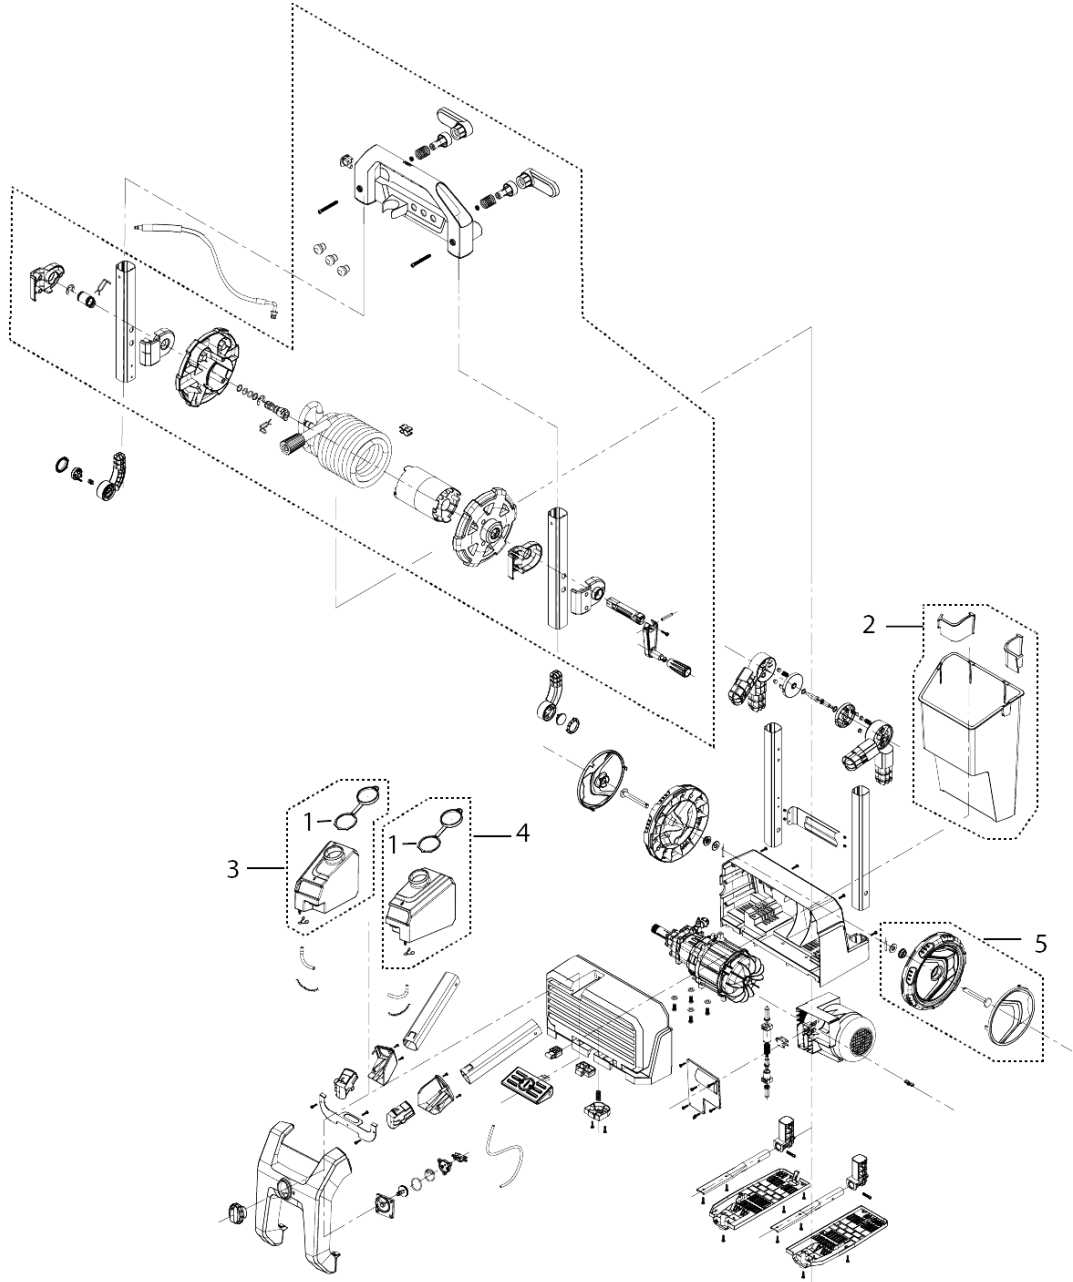

Spare parts list (1.106-222.0) K2300PS

Table of contents

K2300PS (1.106-222.0)	3
10 Individual Parts	4
20 Electric Box	6
30 Accessories	8

K2300PS (1.106-222.0)

POS	Description	Quantity	Unit
10	Individual Parts	1	PC
20	Electric Box	1	PC
30	Accessories	1	PC

10 Individual Parts

POS	Article no.	Description	Quantity	Unit
1	8.755-855.0	SPARE, SOAP TANK COVER, K1700/1800 EPW	1	PC
2	8.756-311.0	SPARE, BUCKET, K1900/2000 EPW	1	PC
2	8.756-312.0	SPARE, BUCKET, K1910/2010 EPW	1	PC
3	8.756-316.0	KIT, DETERGENT TANK 1, K2000 EPW	1	PC
4	8.756-317.0	KIT, DETERGENT TANK 2, K2000 EPW	1	PC
5	8.756-318.0	KIT, 10" WHEEL, K1900/2000 EPW	1	PC
5	8.756-319.0	KIT, 10" WHEEL, K1910/2010 EPW	1	PC

20 Electric Box

POS	Article no.	Description	Quantity	Unit
1	8.759-753.0	Spare part GFCI Induction Motor	1	PC

30 Accessories

POS	Article no.	Description	Quantity	Unit
1	8.759-751.0	Spare part Kit Gun-Lance M22 Brass Valve	1	PC
2	8.759-752.0	High pressure hose yellow 25'	1	PC
3	8.756-309.0	SPARE, NOZZLE PACK, K1900/2000 EPW	1	PC
4	8.755-846.0	TURBO NOZZLE, QC, ELECTRIC PKG	1	PC
5	8.755-847.0	GARDEN HOSE CONNECTION, METAL PKG	1	PC
6	8.755-848.0	SURFACE CLEANER, 11" PKG, K1700-K2000	1	PC
7	8.756-997.0	Cannon, Foam, 4000 PSI, 1 Liter Bottle	1	PC
8	8.759-750.0	Spare part Gun M22 Brass Valve	1	PC
9	8.756-307.0	SPARE, WAND, K1900/2000 EPW	1	PC