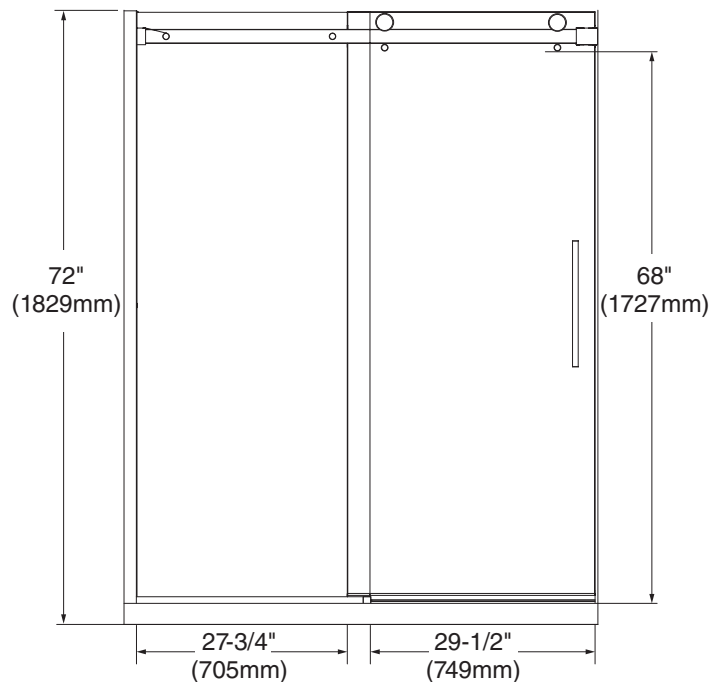

Compliance Certifications -

Meets or Exceeds the Following Specifications:

- ANSI Z97.1