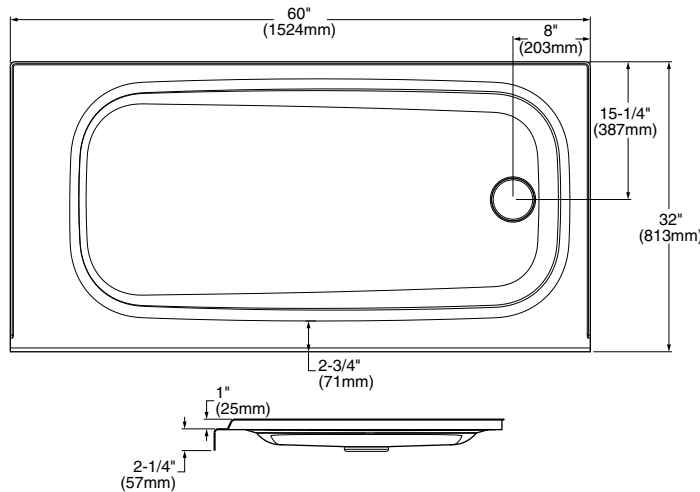

60" x 32" PASSAGE™ SHOWER BASE

- A8011T-LHO PASSAGE SHOWER BASE**
Left Hand Drain
- A8011T-RHO PASSAGE SHOWER BASE**
Right Hand Drain

Features:

- Durable acrylic with fiberglass reinforced construction
- Low 2-1/4" threshold height
- Unique and pleasing geometric shape
- Deck platform creates distinct showering and storage spaces
- Integral three-sided, tiling/water retention flange
- End drain outlet
- Textured floor helps prevent slips and falls
- Shower drain not included
- Limited Lifetime warranty

Nominal Dimensions:

60" x 32" x 2-1/4"
(1524 x 813 x 57mm)

Compliance Certifications -

Meets or Exceeds the Following Specifications:

- CSA B45.5 / IAPMO Z124

A8011T-LHO SHOWER BASE
Left Hand Drain

A8011T-RHO SHOWER BASE
Right Hand Drain

A8011T-LHO

A8011T-RHO

GENERAL SPECIFICATIONS FOR A8011T BASE

INSTALLED SIZE	60 x 32 x 2-1/4 In. (1524 x 813 x 57mm)
WEIGHT	47.5 Lbs. (21.5 Kg)
SHOWER WELL AT SUMP	46-13/16 x 21-1/4 In. (1190 x 539mm)
SHOWER WELL AT RIM	51-3/4 x 27-1/8 In. (1314 x 691mm)
PTS.	1.92
CUBE (FT ³)	5.27

Nominal Dimensions (Installed):

60" x 32" x 72"
(1524 x 813 x 1829mm)

Wall Set Includes:

- Four panels of 7/16" (11.5mm) thickness
- Two back wall panels: 29-1/2" w x 72" h (749 x 1829mm)
- Two side wall panels: 31-7/16" w x 72" h (787 x 1829mm)