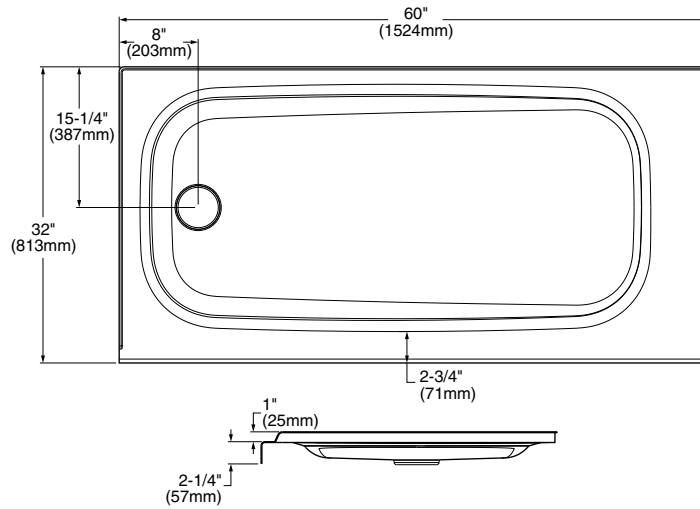

60" x 32" PASSAGE™ SHOWER BASE

- A8011T-LHO PASSAGE SHOWER BASE**
Left Hand Drain
- A8011T-RHO PASSAGE SHOWER BASE**
Right Hand Drain

Features:

- Durable acrylic with fiberglass reinforced construction
- Low 2-1/4" threshold height
- Unique and pleasing geometric shape
- Deck platform creates distinct showering and storage spaces
- Integral three-sided, tiling/water retention flange
- End drain outlet
- Textured floor helps prevent slips and falls
- Shower drain not included
- Limited Lifetime warranty

Nominal Dimensions:

60" x 32" x 2-1/4"
(1524 x 813 x 57mm)

Compliance Certifications -

Meets or Exceeds the Following Specifications:

- CSA B45.5 / IAPMO Z124

A8011T-LHO SHOWER BASE
Left Hand Drain

A8011T-RHO SHOWER BASE
Right Hand Drain

A8011T-LHO

A8011T-RHO

GENERAL SPECIFICATIONS FOR A8011T BASE

INSTALLED SIZE	60 x 32 x 2-1/4 In. (1524 x 813 x 57mm)
WEIGHT	47.5 Lbs. (21.5 Kg)
SHOWER WELL AT SUMP	46-13/16 x 21-1/4 In. (1190 x 539mm)
SHOWER WELL AT RIM	51-3/4 x 27-1/8 In. (1314 x 691mm)
PTS.	1.92
CUBE (FT ³)	5.27

Nominal Dimensions (Installed):

60" x 32" x 72"
(1524 x 813 x 1829mm)

Wall Set Includes:

- Four panels of 7/16" (11.5mm) thickness
- Two back wall panels: 29-1/2" w x 72" h (749 x 1829mm)
- Two side wall panels: 31-7/16" w x 72" h (787 x 1829mm)