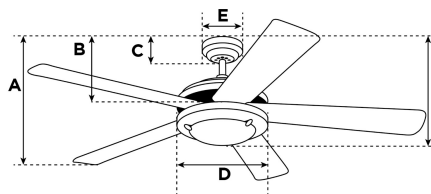

Item Number 7201900

Alloy Ceiling Fan

42" Oil Rubbed Bronze Finish Reversible Blades
(Walnut/Family Oak) Includes Light Kit with Opal
Frosted Glass

Specifications

Size	42"
Blades	Reversible MDF Blades (Walnut/Family Oak)
Blade Pitch	13°
Approved Location	Indoor
Suggested Room Size	Small Room (10x10) or smaller
Down Rod	3/4" x 4"
Installation	Down Rod Only
Max. Ceiling Angle	18°
Lead Wire	78"
Light Bulb Usage	Includes (2) Candelabra (E12) Base, 40 Watt G16 1/2 Lamps
Control	Remote Control Adaptable
Motor Finish	Oil Rubbed Bronze
Motor Material	Silicon Steel Motor 153mm x 10mm
Reverse Airflow	Yes
Capacitor	Dual
Switch Housing Cap	Not Included

Reversible Family Oak
Finish Blades

Energy Information

Airflow Efficiency	55 Cubic Feet Per Minute Per Watt
Electricity Use	53 Watts (excludes lights)
Airflow	2897 Cubic Feet per Minute
Max rpm	215

Warranty

Ceiling fans backed by our Limited Lifetime Warranty have a lifetime motor warranty and a 2-year warranty on all other parts.

A. Top of Canopy to Bottom of Blades	6.4"
B. Top of Canopy to Bottom of Switch House	11"
C. Top of Canopy to Bottom of Canopy	2.5"
D. Width of Motor Housing	6.8"
E. Width of Canopy	5.1"
F. Top of Canopy to Bottom of Glass	11.8"