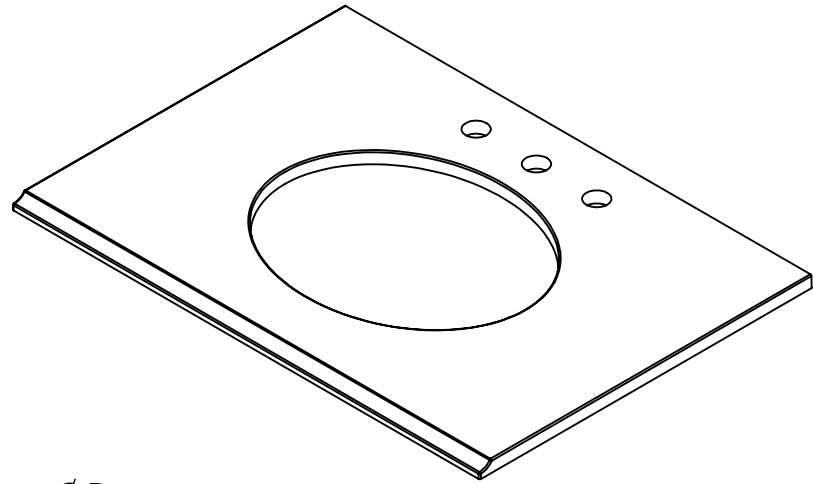

	X1	X2	F1	F2	D
Vanity Top 25x22	25	12.5	4	2	1.125
Vanity Top 31x22	31	15.5	4	2	1.125
Vanity Top 37x22	37	18.5	4	2	1.125
Vanity Top 49x22	49	24.5	8	4	1.375
Vanity Top 61x22 Single	61	30.5	8	4	1.375

Note:  
Top will use Medium Oval Undermount

UNLESS OTHERWISE SPECIFIED  
DIMENSIONS ARE IN INCHES  
TOLERANCES:  
-0 +.125

DRAWN BY:	E. Sandoval	3/26/2012
CHECKED BY:		
APPROVED BY:		
DO NOT SCALE DRAWING	SCALE: 1:9	SIZE: <b>A</b>

TITLE:	HD Dot Com Vanity Top Colorpoint-Stone Effects - Custom Mold
PART NO:	
PAGE	1 OF 1
REV:	<b>0</b>