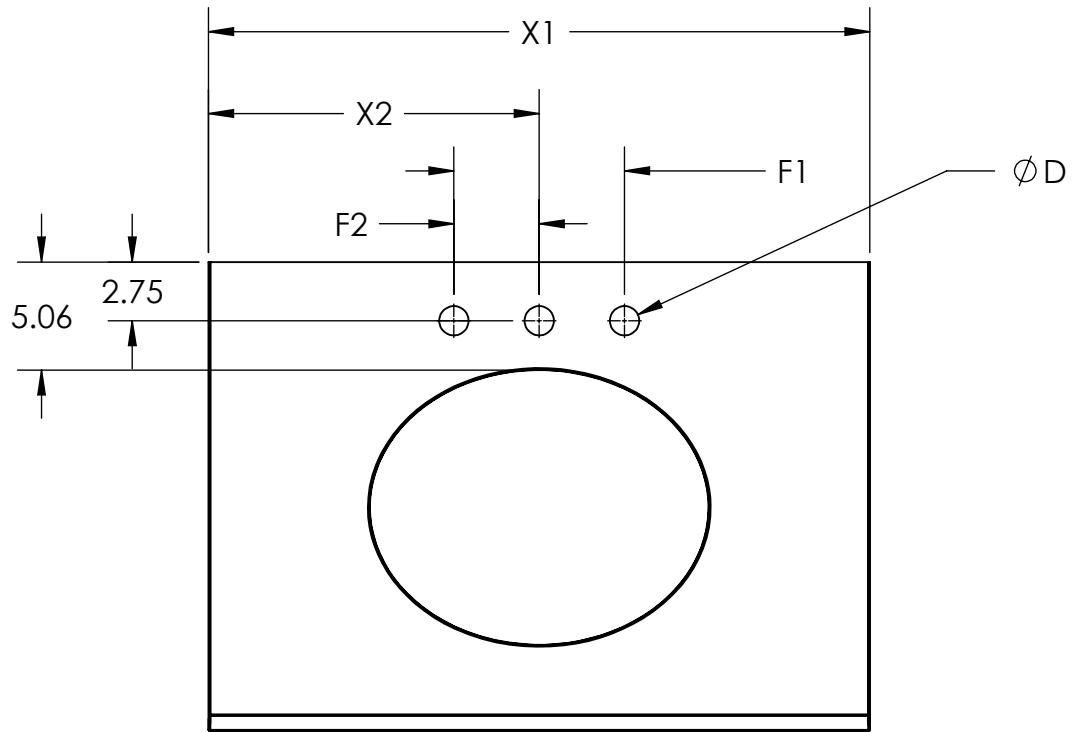

	X1	X2	F1	F2	D
Vanity Top 25x22	25	12.5	4	2	1.125
Vanity Top 31x22	31	15.5	4	2	1.125
Vanity Top 37x22	37	18.5	4	2	1.125
Vanity Top 49x22	49	24.5	8	4	1.375
Vanity Top 61x22 Single	61	30.5	8	4	1.375

Note:  
Top will use Medium Oval Undermount

UNLESS OTHERWISE SPECIFIED  
DIMENSIONS ARE IN INCHES  
TOLERANCES:  
-0 +.125

DRAWN BY:	E. Sandoval	3/26/2012
CHECKED BY:		
APPROVED BY:		
DO NOT SCALE DRAWING	SCALE: 1:9	SIZE: <b>A</b>

TITLE:	HD Dot Com Vanity Top Colorpoint-Stone Effects - Custom Mold
PART NO:	
PAGE	1 OF 1
REV:	<b>0</b>