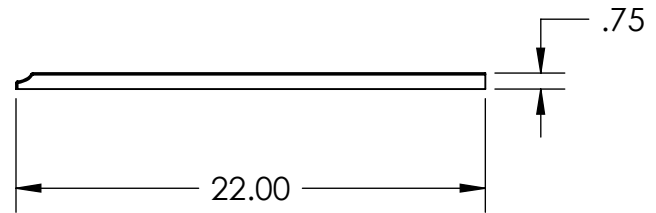

	X1	X2	F1	F2	D
Vanity Top 25x22	25	12.5	4	2	1.125
Vanity Top 31x22	31	15.5	4	2	1.125
Vanity Top 37x22	37	18.5	4	2	1.125
Vanity Top 49x22	49	24.5	8	4	1.375
Vanity Top 61x22 Single	61	30.5	8	4	1.375

Note:  
Top will use Medium Oval Undermount

UNLESS OTHERWISE SPECIFIED  
DIMENSIONS ARE IN INCHES  
TOLERANCES:  
-0 +.125

DRAWN BY:	E. Sandoval	3/26/2012
CHECKED BY:		
APPROVED BY:		
DO NOT SCALE DRAWING	SCALE: 1:9	SIZE: <b>A</b>

TITLE:	HD Dot Com Vanity Top Colorpoint-Stone Effects - Custom Mold
PART NO:	
PAGE	1 OF 1
REV:	<b>0</b>