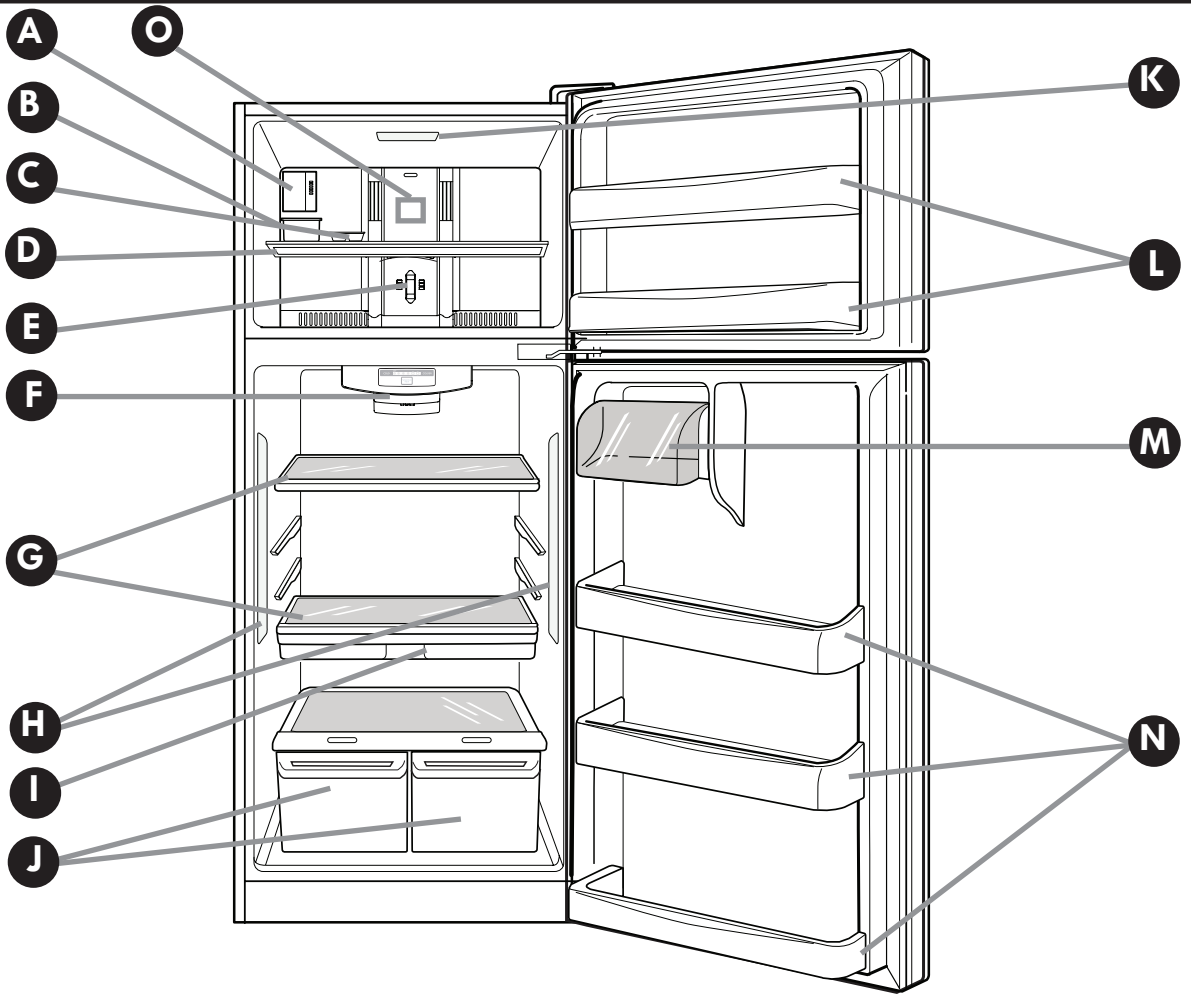

PARTS AND FEATURES

Use this page to become more familiar with the parts and features of your refrigerator. Page references are included for your convenience.

NOTE: This guide covers several models. The refrigerator you have purchased may have some or all of the items listed below. The locations of the features shown below may not match your model.

- | | |
|---|-----------------------------------|
| A Custom Cube Icemaker* | H Refrigerator Light (LED) |
| B Ice Bin | I Pantry Drawer |
| C Ice Tray* | J Crispers |
| D Freezer Shelf | K Freezer Light (LED) |
| E Freezer Temperature Control | L Freezer Door Bins |
| F Refrigerator Temperature Control | M Dairy Bin |
| G Shelves | N Refrigerator Door Bins |
| | O F- Deco Duct |