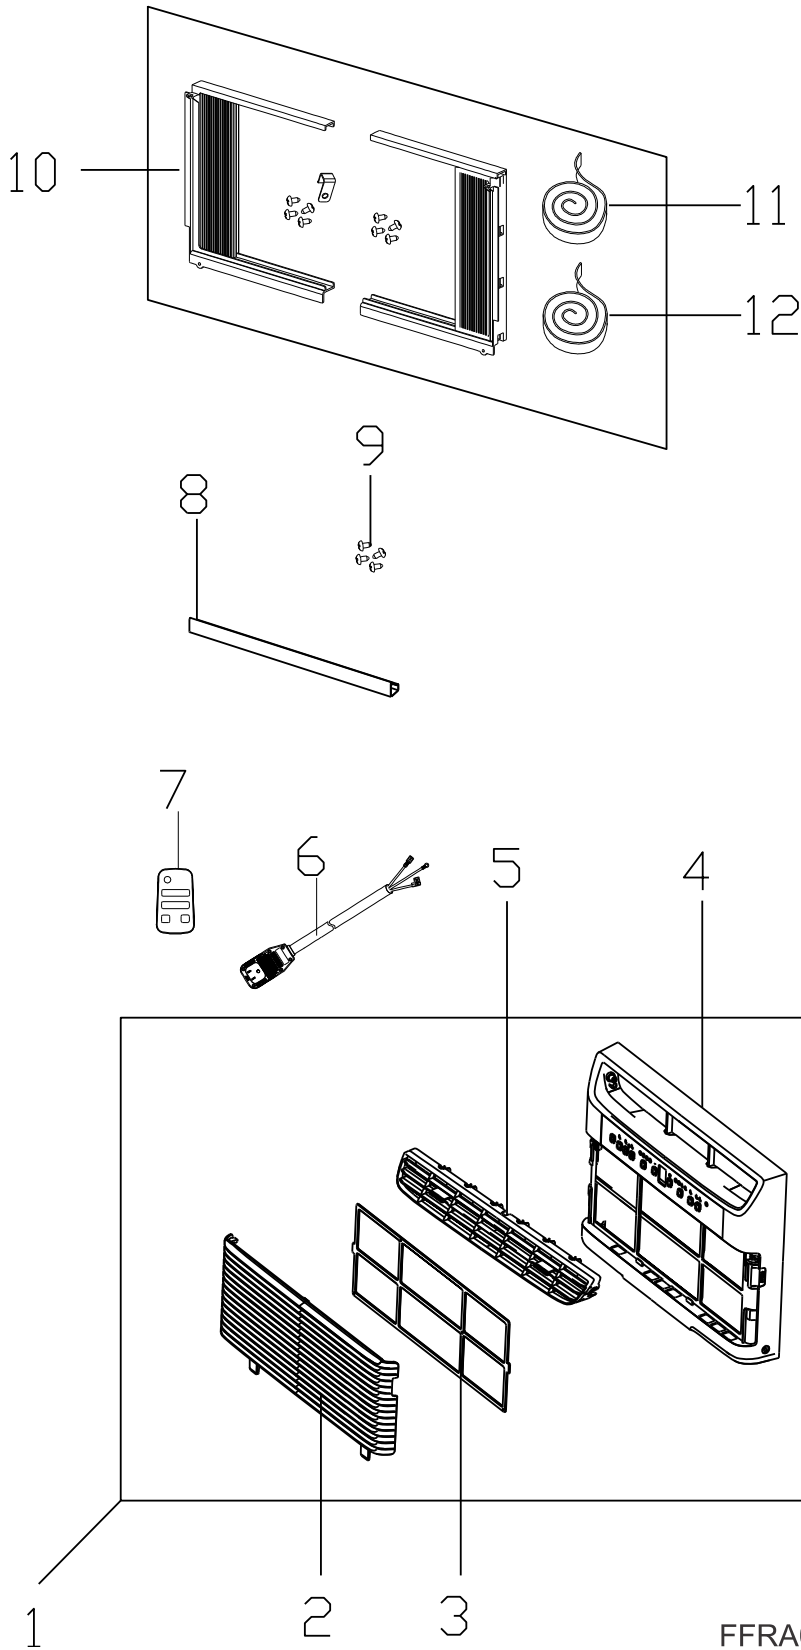

RECOMMENDED SPARE PARTS

FFRA082WA10-SPARES

RECOMMENDED SPARE PARTS

Model Index: **A** FFRA082WAE (FFRA082WAE0)
                          B FFRA082WA1 (FFRA082WA10)

POS. NO	PART NO.		DESCRIPTION
1	5304520829	A B	Panel-front
2	5304520828	A B	Grill
3	5304520830	A B	Filter-air
4	5304520831	A B	Frame
5	5304520832	A B	Louvres
6 #	5304504719	A B	Power Cord, electric, LCDI
7	5304520825	A B	Control, Remote, Elt
8	5304520834	A B	Rail
9	5304520812	A B	Screw, Top Rail, 4
10	5304520836	A B	Kit, installation
11	5304520810	A B	Seal
12	5304520837	A B	Seal