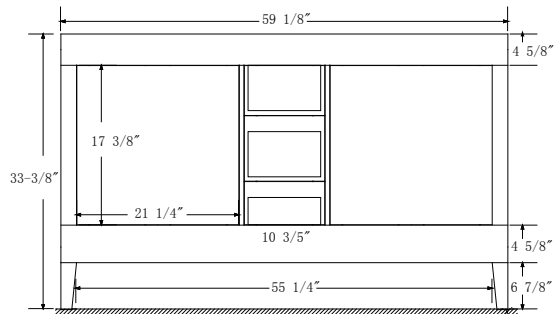

Dimensions

Front

Back

Side

Top

Features:

- Solid Wood & Hardwood Construction
- 3 Soft-close Drawers
- 4 Soft-close Doors
- Brushed nickel hardware
- Adjustable leg levelers
- cUPC Undermount Basin

Dimensions:

- 60"x22"x34 1/8" (With Top)
- 59'1/8"x21 5/8"x33 3/8" (Vanity Only)

Vanity Finish:

- White (W)
- Sapphire Gray (SG)

Countertop:

- Italian carrara white marble (CW)

Certification:

CARB P2

Countertop & Sink

Dimensions:

Countertop: 60" x 22" x 0.75"

Oval undermount basin: 20.1" x 15.2" x 7.5"