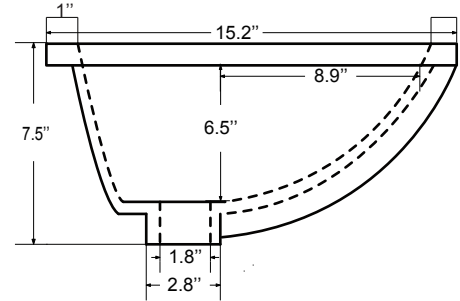

Dimensions

Front

Back

Side

Top

Features:

- Solid Wood & Hardwood Construction
- 3 Soft-close Drawers
- 4 Soft-close Doors
- Brushed nickel hardware
- Adjustable leg levelers
- cUPC Undermount Basin

Dimensions:

- 60"x22"x34 1/8" (With Top)
- 59'1/8"x21 5/8"x33 3/8" (Vanity Only)

Vanity Finish:

- White (W)
- Sapphire Gray (SG)

Countertop:

- Italian carrara white marble (CW)

Certification:

CARB P2

Countertop & Sink

Dimensions:

Countertop: 60" x 22" x 0.75"

Oval undermount basin: 20.1" x 15.2" x 7.5"