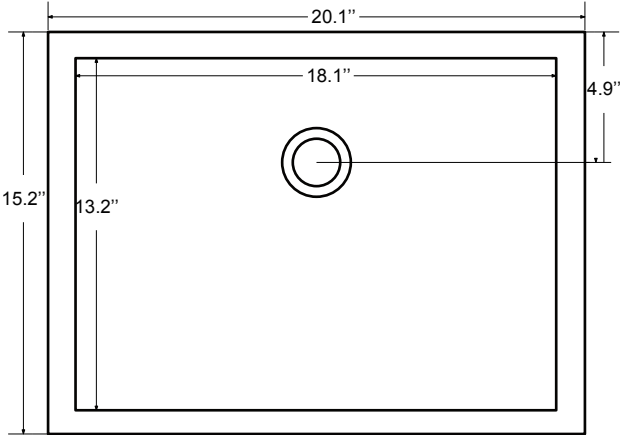

Dimensions

Front

Back

Side

Top

Features:

- Solid Wood & Hardwood Construction
- 3 Soft-close Drawers
- 4 Soft-close Doors
- Brushed nickel hardware
- Adjustable leg levelers
- cUPC Undermount Basin

Dimensions:

- 60"x22"x34 1/8" (With Top)
- 59'1/8"x21 5/8"x33 3/8" (Vanity Only)

Vanity Finish:

- White (W)
- Sapphire Gray (SG)

Countertop:

- Italian carrara white marble (CW)

Certification:

CARB P2

Countertop & Sink

Dimensions:

Countertop: 60" x 22" x 0.75"

Oval undermount basin: 20.1" x 15.2" x 7.5"