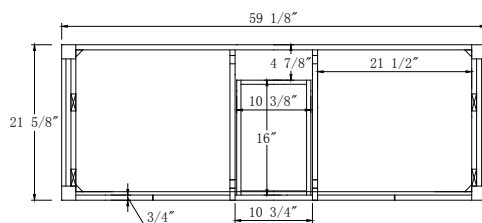

Dimensions

Front

Back

Side

Top

Features:

- Solid Wood & Hardwood Construction
- 3 Soft-close Drawers
- 4 Soft-close Doors
- Brushed nickel hardware
- Adjustable leg levelers
- cUPC Undermount Basin

Dimensions:

- 60"x22"x34 1/8" (With Top)
- 59'1/8"x21 5/8"x33 3/8" (Vanity Only)

Vanity Finish:

- White (W)
- Sapphire Gray (SG)

Countertop:

- Italian carrara white marble (CW)

Certification:

CARB P2

Countertop & Sink

Dimensions:

Countertop: 60" x 22" x 0.75"

Oval undermount basin: 20.1" x 15.2" x 7.5"