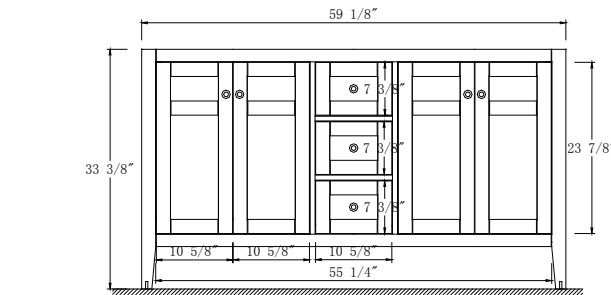

Dimensions

Front

Back

Side

Top

Features:

- Solid Wood & Hardwood Construction
- 3 Soft-close Drawers
- 4 Soft-close Doors
- Brushed nickel hardware
- Adjustable leg levelers
- cUPC Undermount Basin

Dimensions:

- 60"x22"x34 1/8" (With Top)
- 59'1/8"x21 5/8"x33 3/8" (Vanity Only)

Vanity Finish:

- White (W)
- Sapphire Gray (SG)

Countertop:

- Italian carrara white marble (CW)

Certification:

CARB P2

Countertop & Sink

Dimensions:

Countertop: 60" x 22" x 0.75"

Oval undermount basin: 20.1" x 15.2" x 7.5"