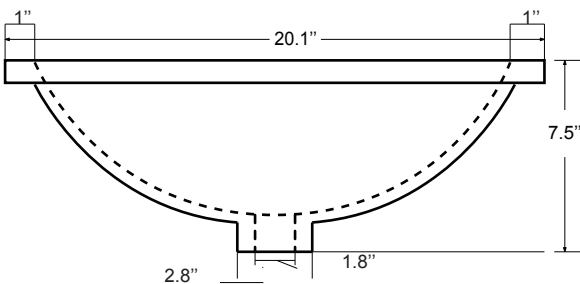

Dimensions

Front

Back

Side

Top

Features:

- Solid Wood & Hardwood Construction
- 3 Soft-close Drawers
- 4 Soft-close Doors
- Brushed nickel hardware
- Adjustable leg levelers
- cUPC Undermount Basin

Dimensions:

- 60"x22"x34 1/8" (With Top)
- 59'1/8"x21 5/8"x33 3/8" (Vanity Only)

Vanity Finish:

- White (W)
- Sapphire Gray (SG)

Countertop:

- Italian carrara white marble (CW)

Certification:

CARB P2

Countertop & Sink

Dimensions:

Countertop: 60" x 22" x 0.75"

Oval undermount basin: 20.1" x 15.2" x 7.5"