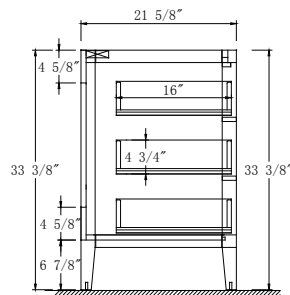

Dimensions

Front

Back

Side

Top

Features:

- Solid Wood & Hardwood Construction
- 3 Soft-close Drawers
- 4 Soft-close Doors
- Brushed nickel hardware
- Adjustable leg levelers
- cUPC Undermount Basin

Dimensions:

- 60"x22"x34 1/8" (With Top)
- 59'1/8"x21 5/8"x33 3/8" (Vanity Only)

Vanity Finish:

- White (W)
- Sapphire Gray (SG)

Countertop:

- Italian carrara white marble (CW)

Certification:

CARB P2

Countertop & Sink

Dimensions:

Countertop: 60" x 22" x 0.75"

Oval undermount basin: 20.1" x 15.2" x 7.5"