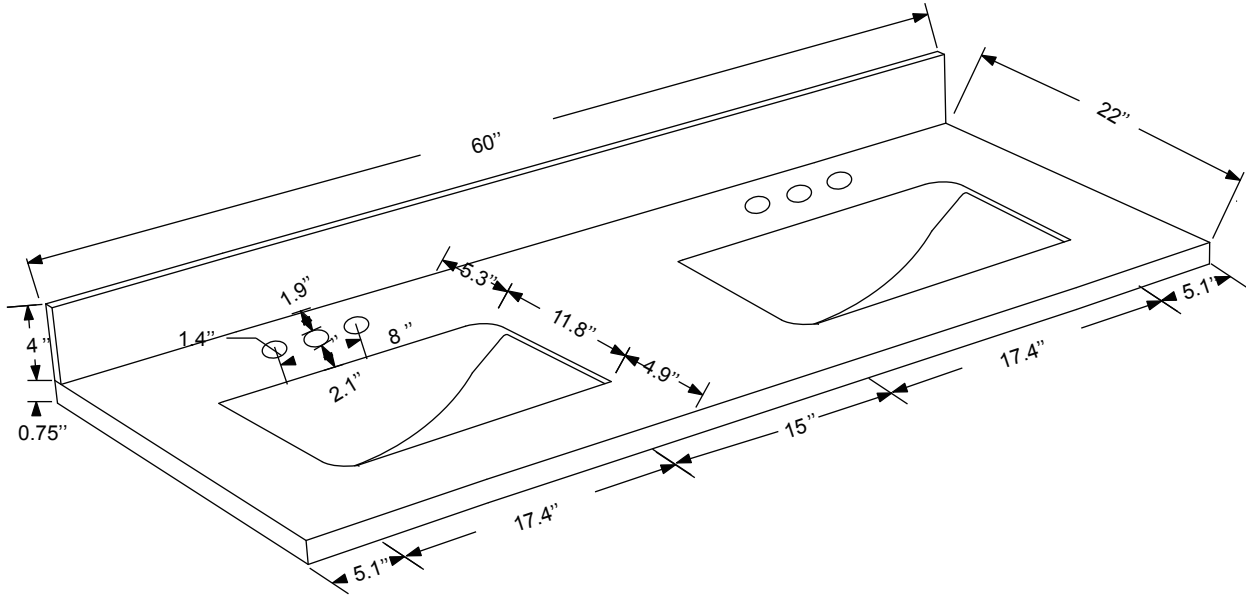

Dimensions

Front

Back

Side

Top

Features:

- Solid Wood & Hardwood Construction
- 3 Soft-close Drawers
- 4 Soft-close Doors
- Brushed nickel hardware
- Adjustable leg levelers
- cUPC Undermount Basin

Dimensions:

- 60"x22"x34 1/8" (With Top)
- 59'1/8"x21 5/8"x33 3/8" (Vanity Only)

Vanity Finish:

- White (W)
- Sapphire Gray (SG)

Countertop:

- Italian carrara white marble (CW)

Certification:

CARB P2

Countertop & Sink

Dimensions:

Countertop: 60" x 22" x 0.75"

Oval undermount basin: 20.1" x 15.2" x 7.5"