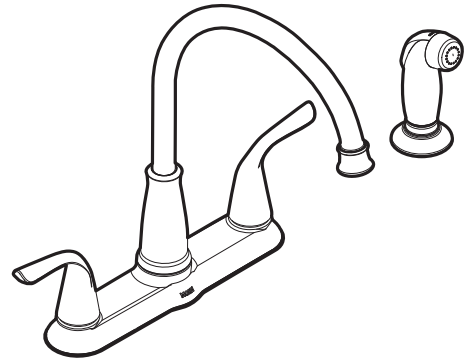

Buy it for looks. Buy it for life.®

■ Order by Part Number

DESCRIPTION

- Metal construction with various finishes identified by suffix
- Includes side spray
- Duralock™ quick connect installation
- Flexible supply lines with 3/8" compression fittings connect directly to supply stop

OPERATION

- Lever style handles
- Hot side counterclockwise to open (clockwise to close), cold side clockwise to open (counter-clockwise to close)
- Will operate with less than 5 lbs. of force

FLOW

- Flow is limited to 1.5 gpm (5.7 L/min) at 60 psi
- Operates in eco-performance mode by default in aerated and spray stream

CARTRIDGE

- 1224 cartridge design
- Non-metallic and stainless materials

STANDARDS

- Third party certified to IAPMO Green, ASME A112.18.1/CSA B-125.1 and all applicable requirements referenced therein including NSF61/9 & 372
- Meets CalGreen and Georgia SB370 requirements
- Complies with California Proposition 65 and with the Federal Safe Drinking Water Act

Brecklyn™ Two-Handle Lever Style Kitchen Faucet with Spray

Models: 87102 series

NOTE: This faucet is designed to be installed through 3 or 4 holes 1" Min. Dia.

CRITICAL DIMENSIONS

(DO NOT SCALE)