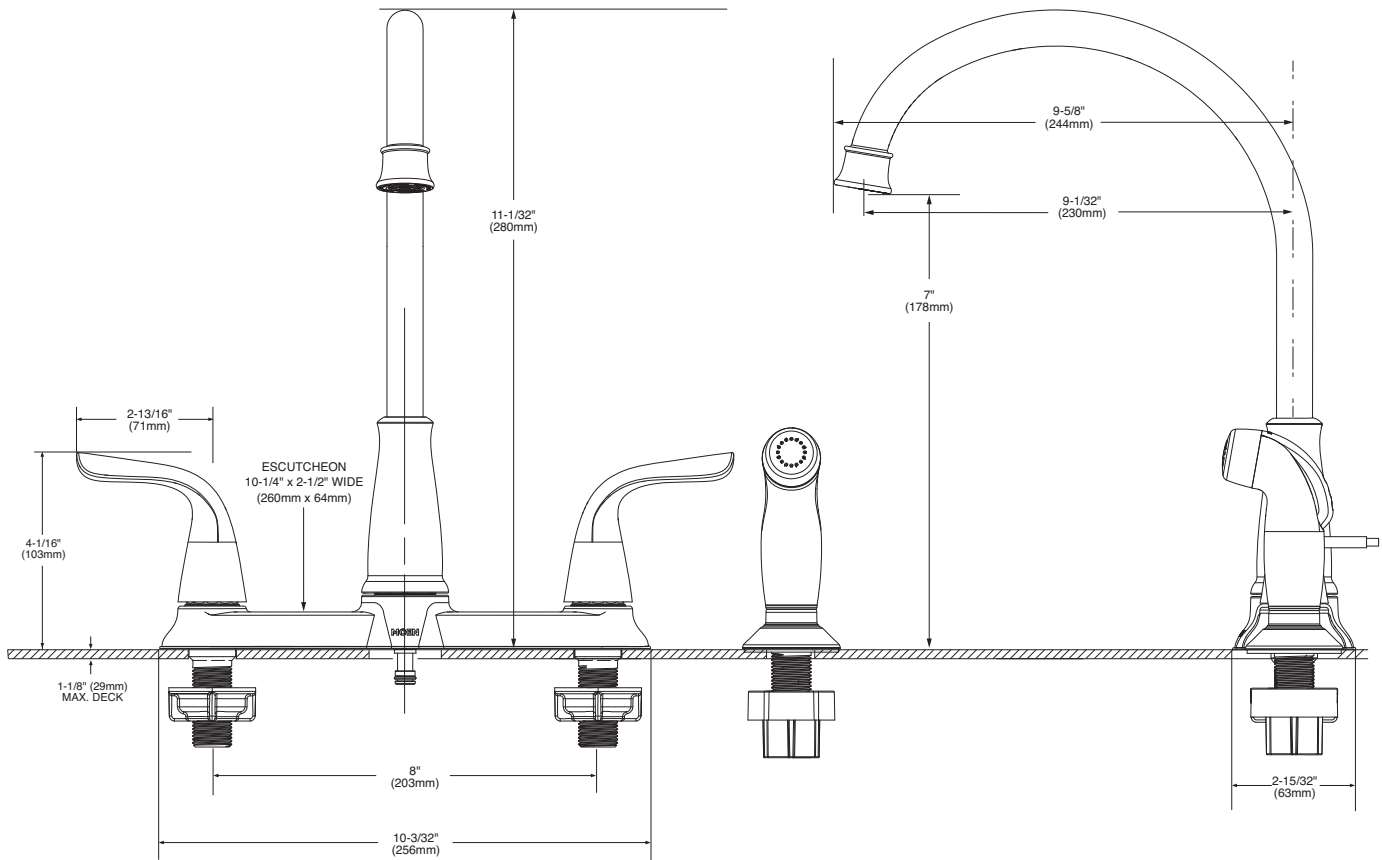

Buy it for looks. Buy it for life.®

■ Order by Part Number

DESCRIPTION

- Metal construction with various finishes identified by suffix
- Includes side spray
- Duralock™ quick connect installation
- Flexible supply lines with 3/8" compression fittings connect directly to supply stop

Brecklyn™ Two-Handle Lever Style Kitchen Faucet with Spray

Models: 87102 series

NOTE: This faucet is designed to be installed through 3 or 4 holes 1" Min. Dia.

CRITICAL DIMENSIONS

(DO NOT SCALE)