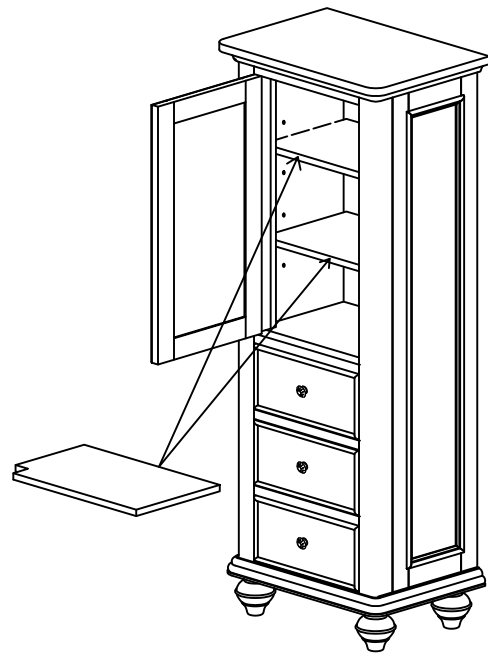

HOME DECORATORS COLLECTION

HDC#:9390500210 MFG#:9085-LT20-BK

ASSEMBLY INSTRUCTION

Made in China

Please assemble this item on a clean, soft surface to prevent damage.

PARTS LIST

A	Linen Tower		1PC
----------	--------------------	---	------------

Pull the right clip upward and left clip downward at the same time, then draw the drawer box out.

To adjust the shelf, please use a screwdriver to remove the 4 screw inserts and shelf support brackets which are under the shelf. Move the shelf and place the shelf support brackets into the pre-drilled holes. Then secure with screws.

Please assemble this item on a clean, soft surface to prevent damage.

PARTS LIST

A	Linen Tower		1PC
B	Furniture Tipping Restraint Bag		1BAG

Instruction of furniture tipping restraint
please refer outside bag.