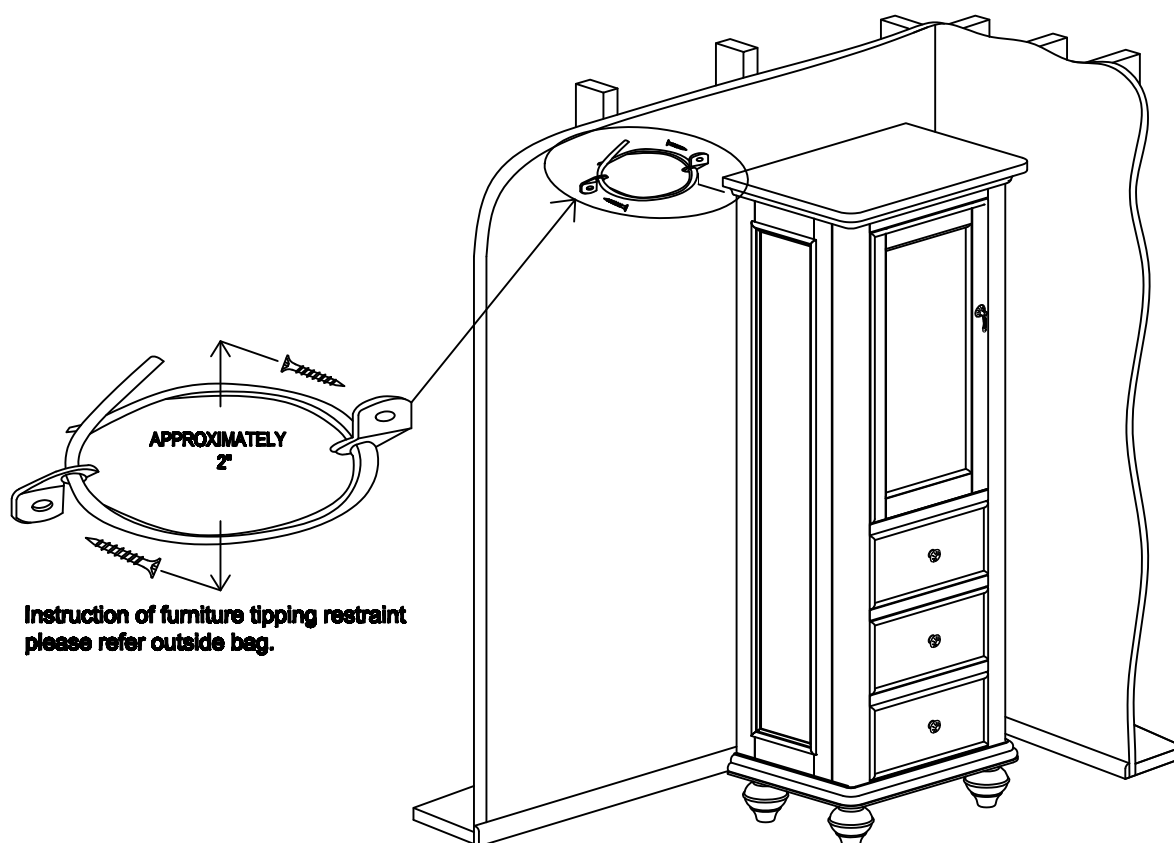

HOME DECORATORS COLLECTION

HDC#:9390500210 MFG#:9085-LT20-BK

ASSEMBLY INSTRUCTION

Made in China

Please assemble this item on a clean, soft surface to prevent damage.

PARTS LIST

A	Linen Tower		1PC
----------	--------------------	---	------------

Pull the right clip upward and left clip downward at the same time, then draw the drawer box out.

To adjust the shelf, please use a screwdriver to remove the 4 screw inserts and shelf support brackets which are under the shelf. Move the shelf and place the shelf support brackets into the pre-drilled holes. Then secure with screws.

Please assemble this item on a clean, soft surface to prevent damage.

PARTS LIST

A	Linen Tower		1PC
B	Furniture Tipping Restraint Bag		1BAG

Instruction of furniture tipping restraint
please refer outside bag.

WARNING: This furniture tipping restraint must be used as part of assembly.