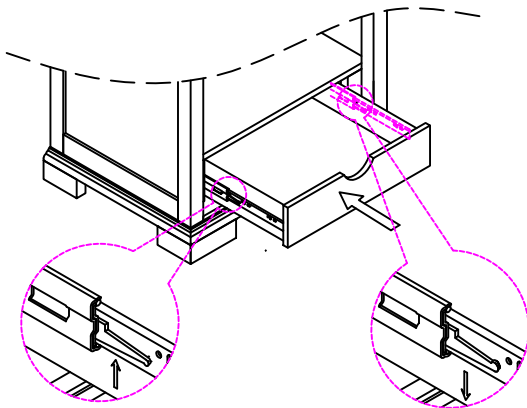

HOME DECORATORS COLLECTION

HDC#:9390500210 MFG#:9085-LT20-BK

ASSEMBLY INSTRUCTION

Made in China

Please assemble this item on a clean, soft surface to prevent damage.

PARTS LIST

A	Linen Tower		1PC
----------	--------------------	---	------------

Pull the right clip upward and left clip downward at the same time, then draw the drawer box out.

To adjust the shelf, please use a screwdriver to remove the 4 screw inserts and shelf support brackets which are under the shelf. Move the shelf and place the shelf support brackets into the pre-drilled holes. Then secure with screws.

Please assemble this item on a clean, soft surface to prevent damage.

PARTS LIST

A	Linen Tower		1PC
B	Furniture Tipping Restraint Bag		1BAG

Instruction of furniture tipping restraint
please refer outside bag.