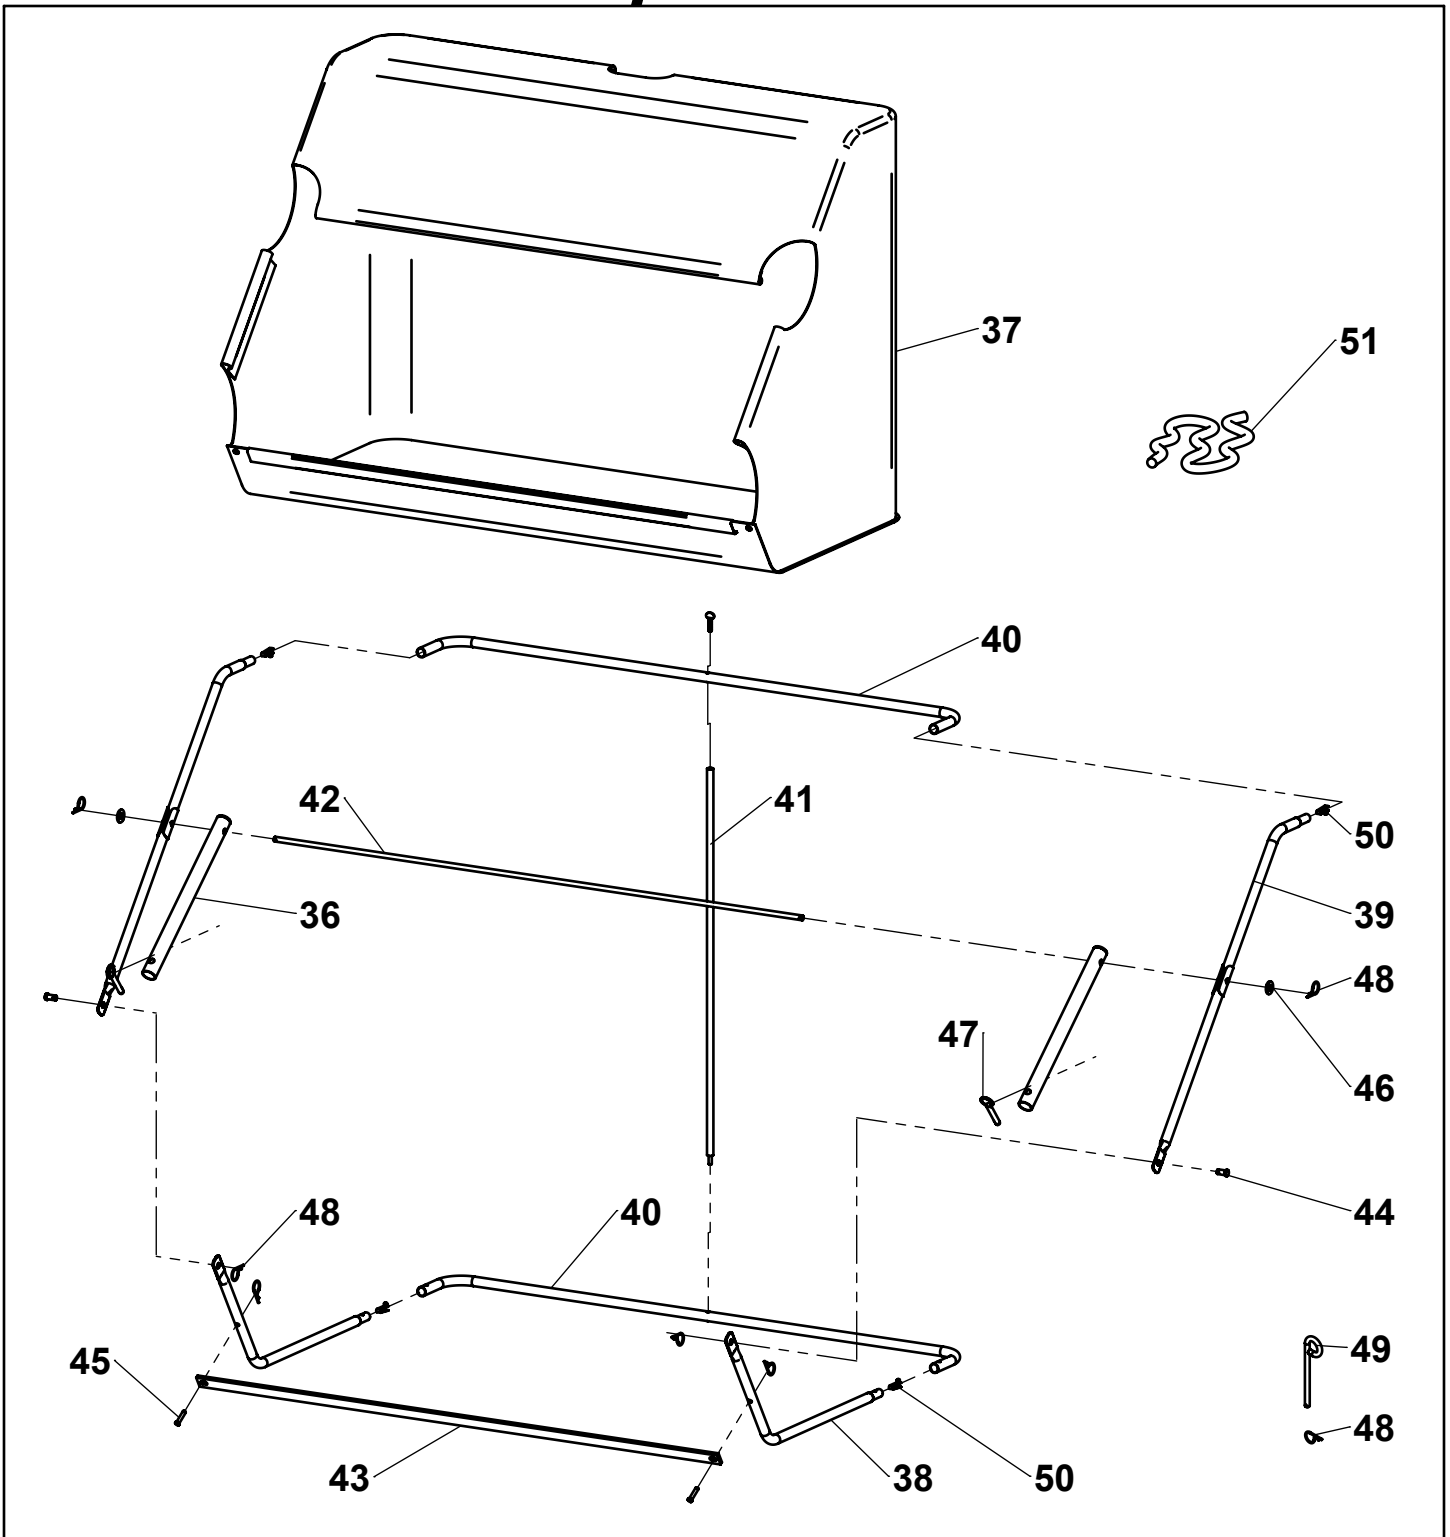

Repair Parts

ITEM	PART NO.	DESCRIPTION	QTY	ITEM	PART NO.	DESCRIPTION	QTY
36	307032-B2	CONNECTING TUBE	2	44	KIT 307133	CLEVIS PIN, 3/8" X 1/2"	2
37	307332	HOPPER BAG	1	45		CLEVIS PIN, 1/4" X 1-1/4"	2
38	KIT 6004134-B2	BOTTOM FRAME TUBE	2	46		3/8" USS FLAT WASHER	2
39		TOP FRAME TUBE	2	47		QUICK-RELEASE PIN	2
40		CENTER FRAME TUBE	2	48		HAIRPIN	7
41		TENSION TUBE ASSEMBLY	1	49	HITCH PIN	1	
42	307053-B2	HOPPER PIVOT ROD	1	50	6000208-ZC	SNAP BUTTON	4
43	307062-B2	HOPPER STOP BAR	1	51	307361	DUMP ROPE	1