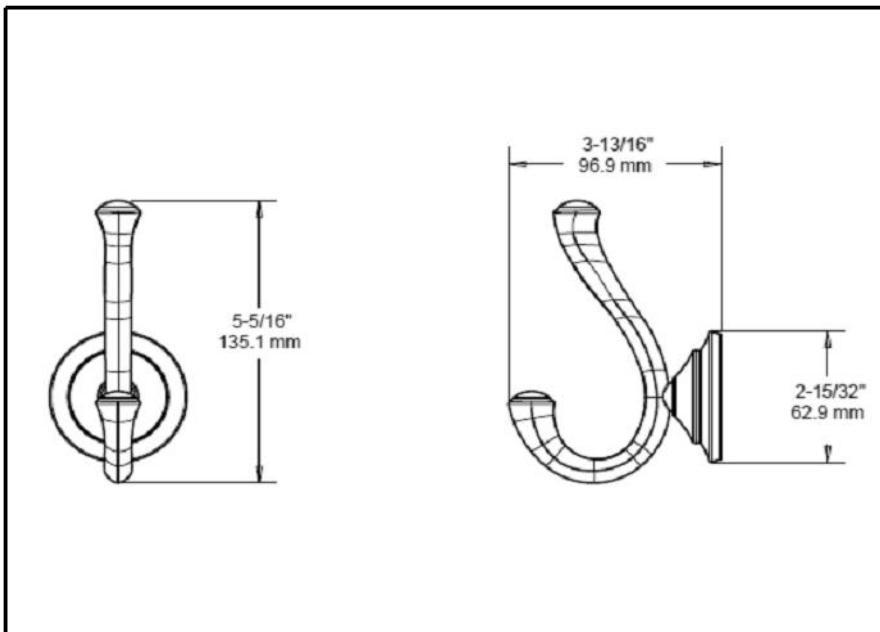

DELTA[®]

ACCESSORIES

- Linden™ Bath collection
- Robe Hook

Submitted Model No.: _____

Specific Features: _____

STANDARD SPECIFICATIONS:

- Wood blocking is preferable behind all wall surfaces. If wood blocking is not available, the following fasteners are suggested: Tile/Masonry-Plastic or lead Anchors Plaster/drywall-Toggle bolts.
- Mounting hardware and mounting template included with product.