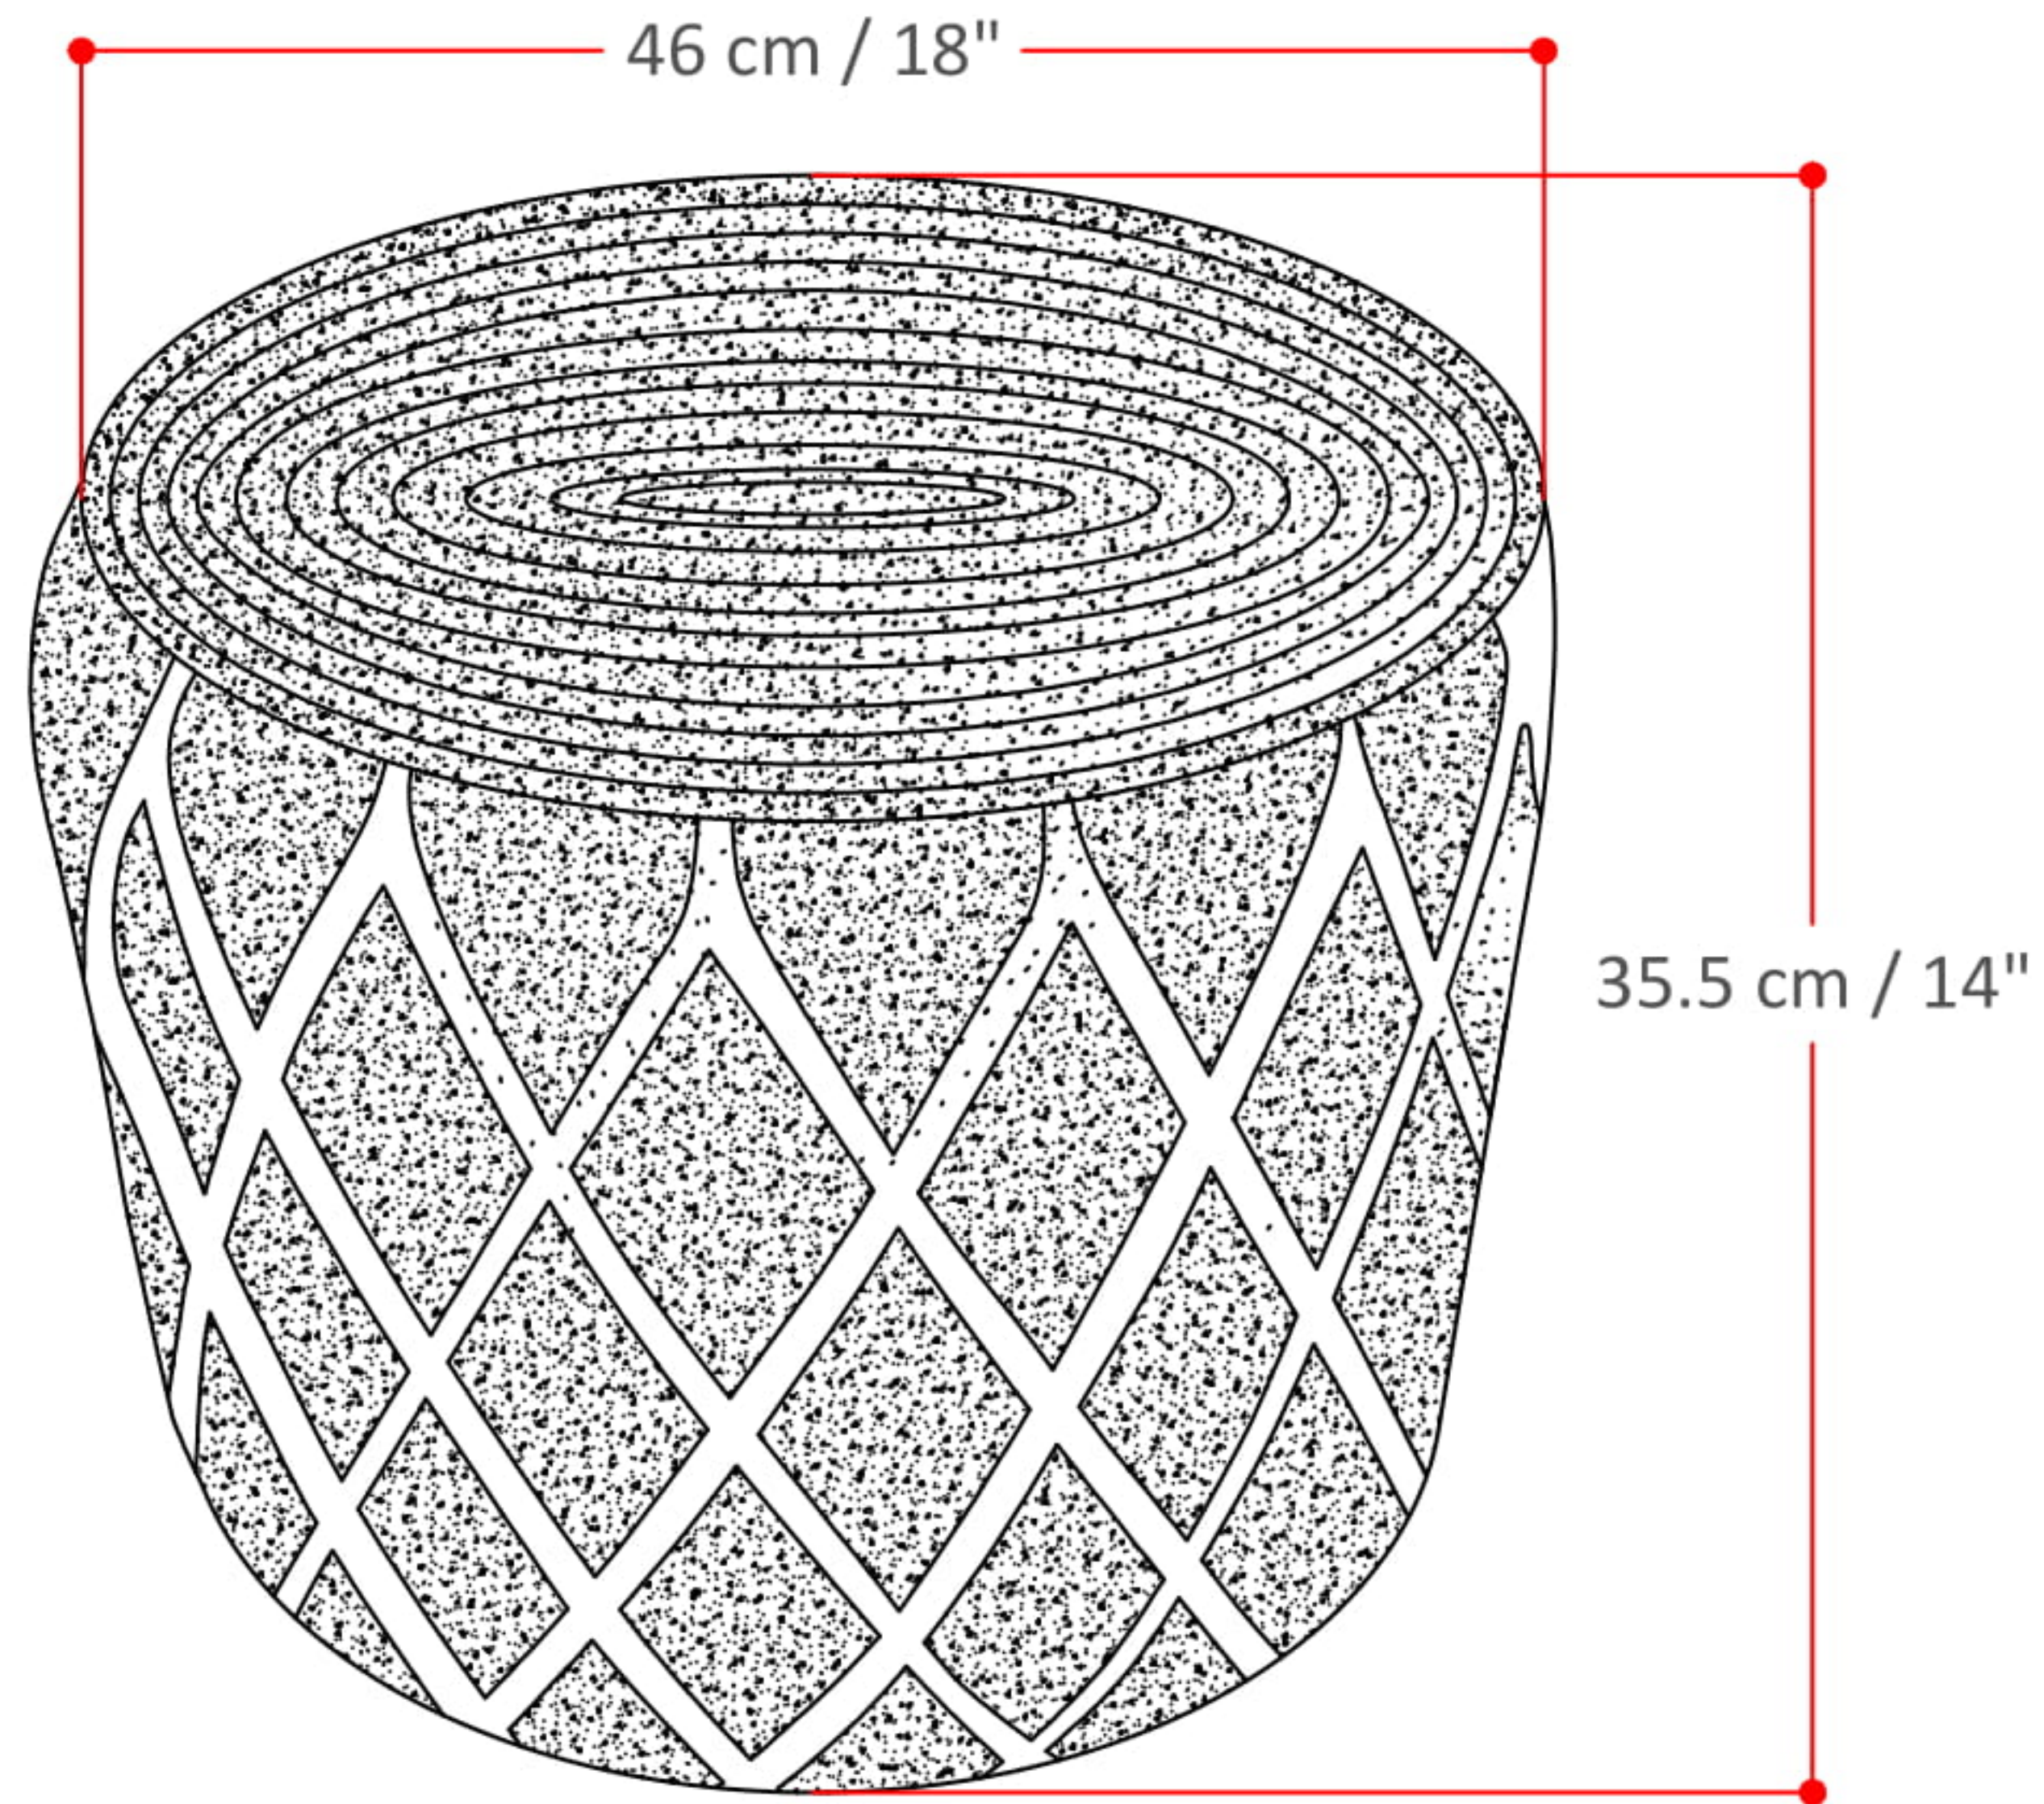

EDGELEY ROUND POUF

Net Weight- 3.7 (lb)