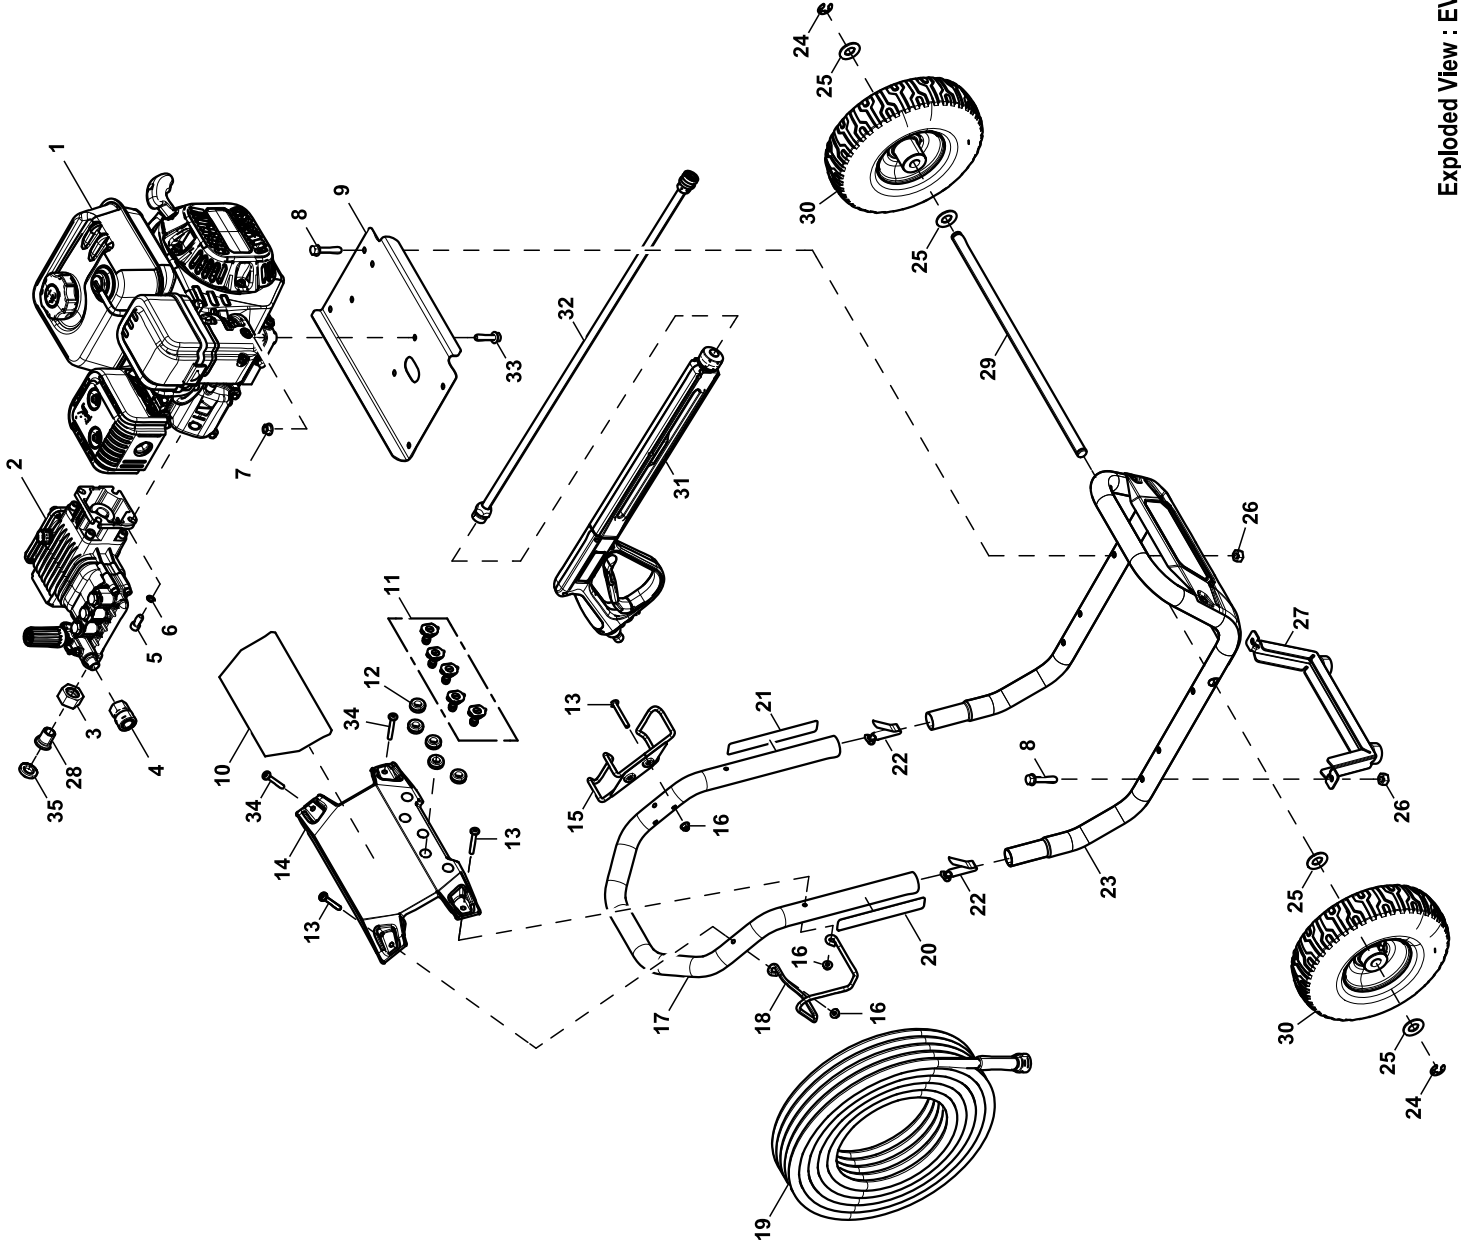

GROUP

EXPLODED VIEW: EV POWER WASHER SM PRO**DRAWING #:0L3879****GROUP EV**

ITEM	PART#	QTY.	DESCRIPTION
1	0K5327	1	ENGINE
2	0K9902	1	PUMP TRIPLEX
3	0J1445	1	NUT-GARDEN HOSE INLET
4	0H9568	1	COUPLING-FEMALE QDISK
5	0J4188	4	SCREW SHC M8-1.25
6	092479	4	WASHER LOCK M8 RIBBED
7	067989	4	NUT HEX FL WHIZ M8-1.25
8	0H1779	6	SCREW HHFC M8-1.25
9	0L3279	1	BASE PLATE
10	0L4508B	1	DECAL UPPER BILLBOARD
11	0H9617K	1	KIT-NOZZLE
12	0J3079	5	GROMMET-NOZZLE
13	0K6325	4	SCREW BFHSC M6-1.0
14	0L3501	1	BILLBOARD - UPPER
15	0L4068	1	ASSY GUN HOOK
16	0D3700	6	NUT FLANGE M6-1.0 NYLOK
17	0L3201	1	TUBE HANDLE
18	0L3499	1	HOSE HOOK - WIREFORM
19	0L5458A	1	HOSE
20	0J3374A	1	DECAL QUICK START
21	0J1553	1	DECAL QUICK START
22	0G5442	2	SNAP BUTTON
23	10000000272	1	CRADLE SUB ASSY - SM PRO
24	0J2686	2	RING, SNAP
25	022247	4	WASHER FLAT
26	049820	6	NUT HEX LOCK M8-1.25 NY INS
27	10000000165	1	FOOT ASSY - SM PRO
28	0J1443	1	NIPPLE-GARDEN HOSE INLET
29	0H9603	1	AXLE
30	0L3973A	2	WHEEL PNEUM
31	0J7554	1	GUN ASSY-W/RIBS
32	0K9900A	1	LANCE ASSY
33	089230	4	SCREW HHFC M8-1.25
34	0J3331	2	SCREW BFHSC M6-1.0
35	0J1444	1	SCREEN-GARDEN HOSE INLET