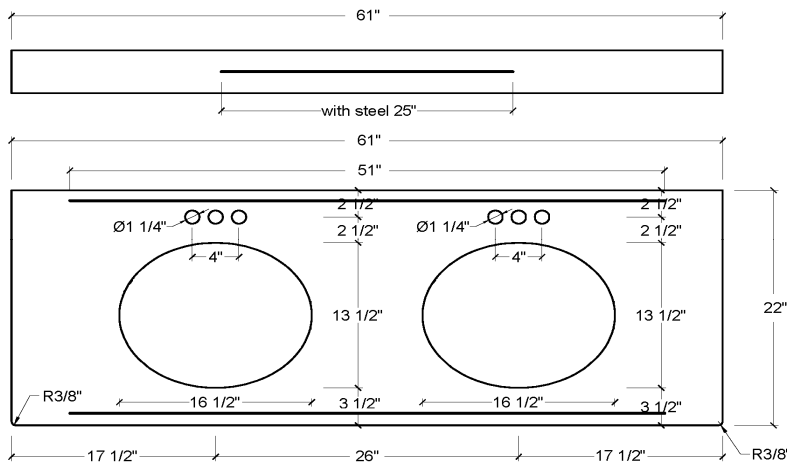

Black Pearl 61" x 22" Double Bowl Granite Vanity Top

Specifications

- Material Content:** Granite & Vitreous China Bowl
- Back splash:** Included
- Color:** Black Pearl
- Faucet Holes:** Each bowl has 3 holes, 4" center mount
- Others:** One 25" & Two 51" steel bars added to reinforce the strength of the top and back splash
- Accessory:** Side Splash sold separately P# 553297

Dimensions

Warranty & Compliances

- Warranty** 1 Year Limited Warranty
- cUPC** Bowl is compliant

Order Codes & Finishes/Colors

61"x22"

553289

Type:
Job:
Order Code:
Approvals:

Design House reserves the right to make changes in materials, specifications & models at any time. Design House also reserves the right to discontinue product without notice or obligation.