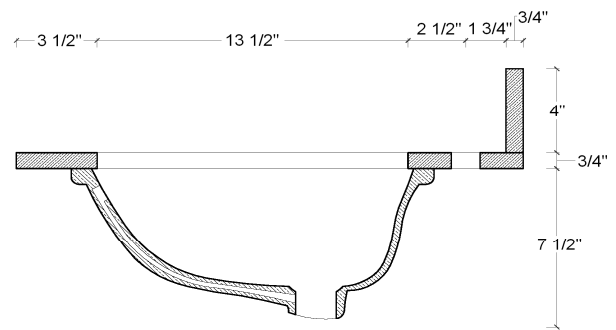

Black Pearl 61" x 22" Double Bowl Granite Vanity Top

Specifications

- Material Content:** Granite & Vitreous China Bowl
- Back splash:** Included
- Color:** Black Pearl
- Faucet Holes:** Each bowl has 3 holes, 4" center mount
- Others:** One 25" & Two 51" steel bars added to reinforce the strength of the top and back splash
- Accessory:** Side Splash sold separately P# 553297

Dimensions

Warranty & Compliances

- Warranty** 1 Year Limited Warranty
- cUPC** Bowl is compliant

Order Codes & Finishes/Colors

61"x22"

553289

Type:
Job:
Order Code:
Approvals:

Design House reserves the right to make changes in materials, specifications & models at any time. Design House also reserves the right to discontinue product without notice or obligation.