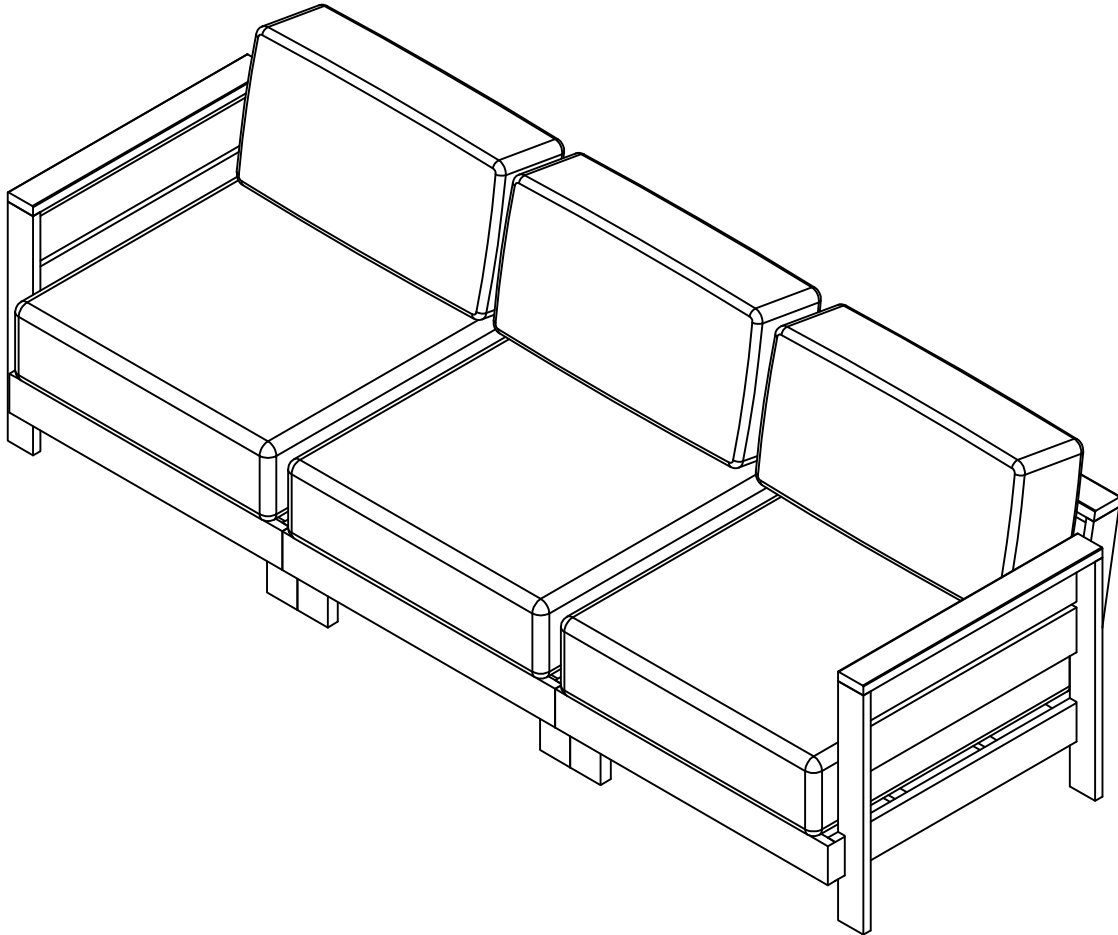

ASSEMBLY INSTRUCTION

Triple Sofa

80-OUTD-WD-3SOFA 100"Lx36"Wx32"H

Customer Service

If you have any questions about assembly or possible missing parts, please contact us and we will be glad to assist you. Contact us through our website: www.TeamCustomerService.com

Part list - Triple Sofa

Identifying the hardware-Identify the hardware using the illustrations below

Step 01

A  **12**
M8*40mm Bolt

B  **01**

X3

Step 02

A  **06**
M8*40mm Bolt