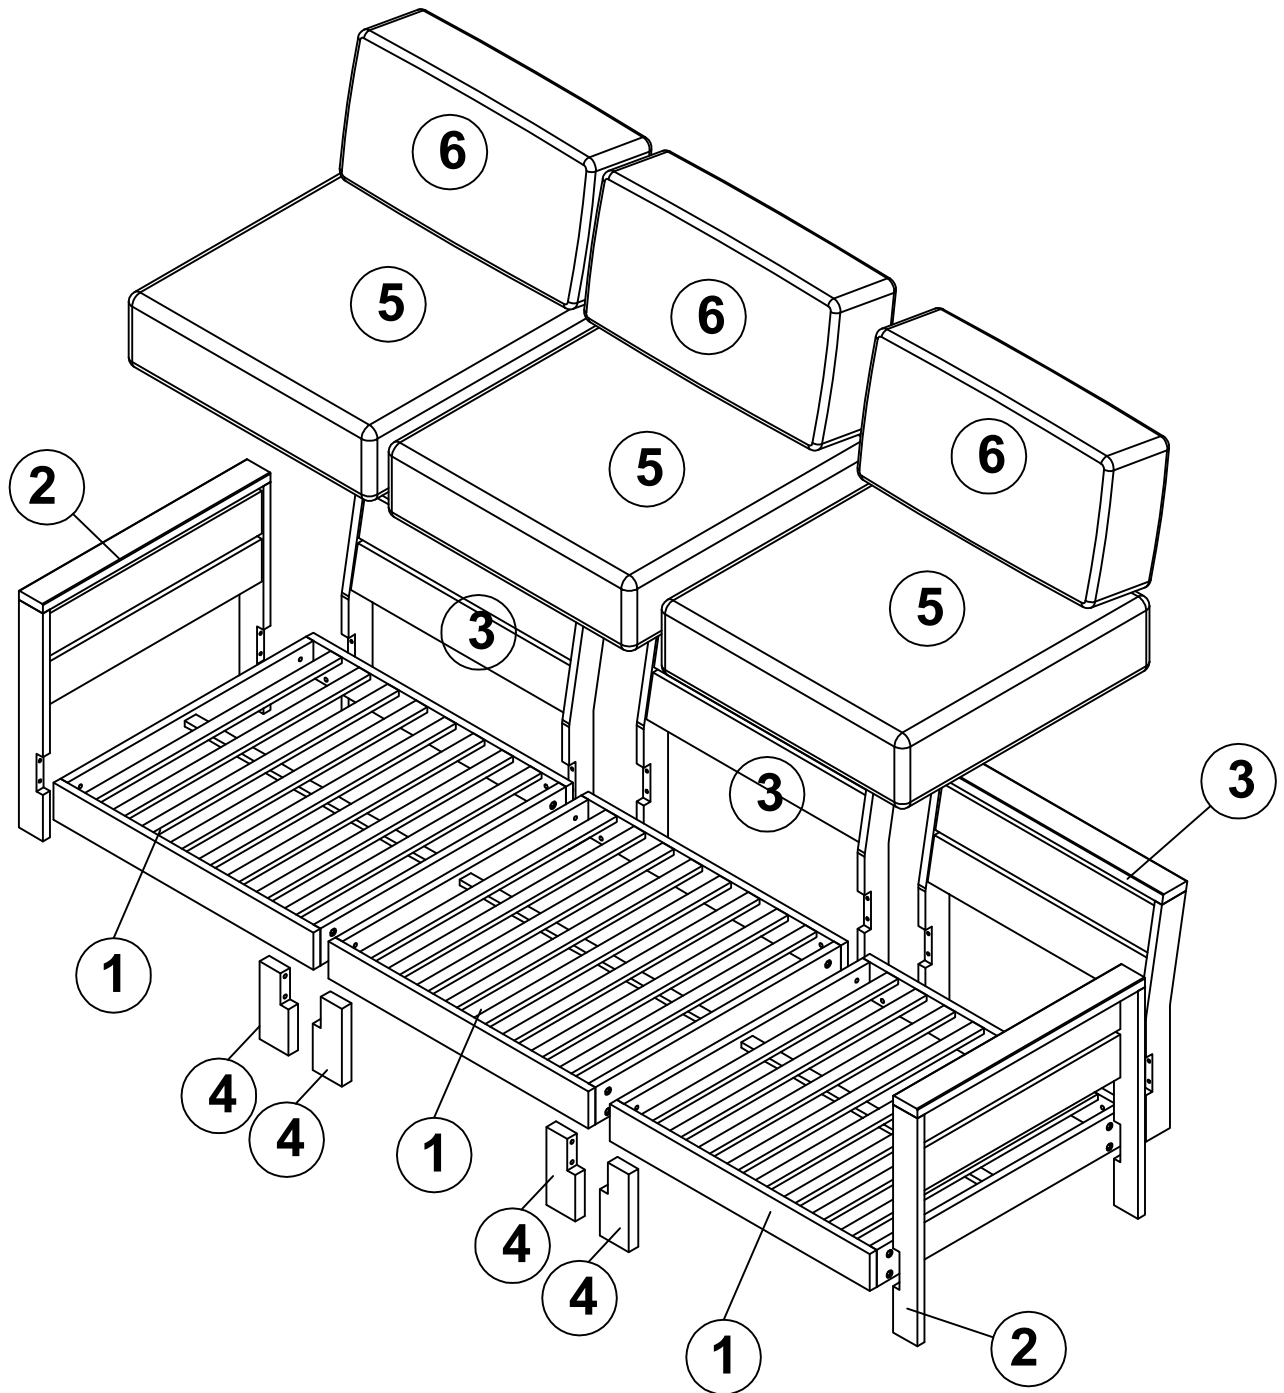

ASSEMBLY INSTRUCTION

Triple Sofa

80-OUTD-WD-3SOFA 100"Lx36"Wx32"H

Customer Service

If you have any questions about assembly or possible missing parts, please contact us and we will be glad to assist you. Contact us through our website: www.TeamCustomerService.com

Part list - Triple Sofa

Identifying the hardware-Identify the hardware using the illustrations below

Step 01

A  **12**
M8*40mm Bolt

B  **01**

X3

Step 02

A  **06**
M8*40mm Bolt

B  **01**

Step 03

A  **06**
M8*40mm Bolt

B  **01**

Step 04

A  **04**
M8*40mm Bolt

B  **01**

Step 05