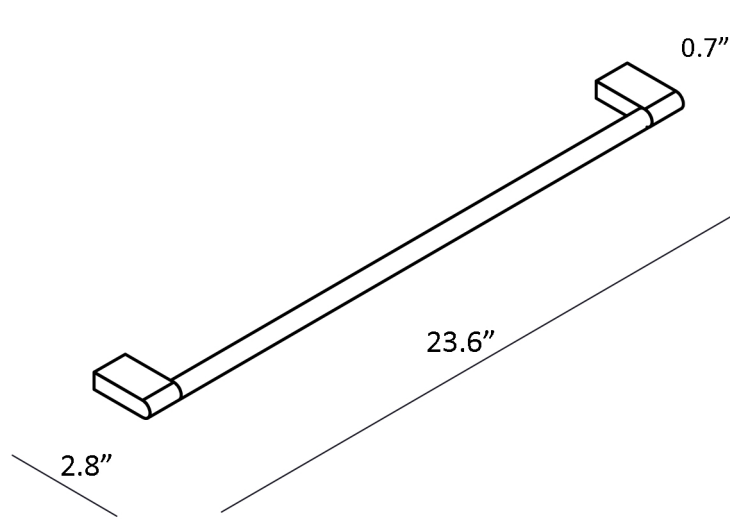

Features

- Towel Bar
- Polished Chrome Finish
- Solid Brass Base
- Includes Mounting Hardware

Ice WSBC 29012 CR

SKU# | Option:

- Ice WSBC 29012 CR | Polished Chrome

Finishes

 CR Polished Chrome

<p>Collection Ice</p>	<p>Model Ice WSBC 29012</p>	<p>Dimensions Metric <i>1 inch = 2.54 cm</i> <i>1 inch = 25.4 mm</i></p>	 <p>1051 Lea Drive - Collegeville, PA 19426 Tel. 215 513 9400 - Fax 610 831 0215 www.ws bathcollections.com - info@ws bathcollectins.com</p>
----------------------------------	--	--	---

Product Specs Sheets

Collection
Ice

Model |
Ice WSBC 29012

Dimensions Metric

1 inch = 2.54 cm
1 inch = 25.4 mm

WS[®]
BATH
COLLECTIONS

1051 Lea Drive - Collegeville, PA 19426
Tel. 215 513 9400 - Fax 610 831 0215