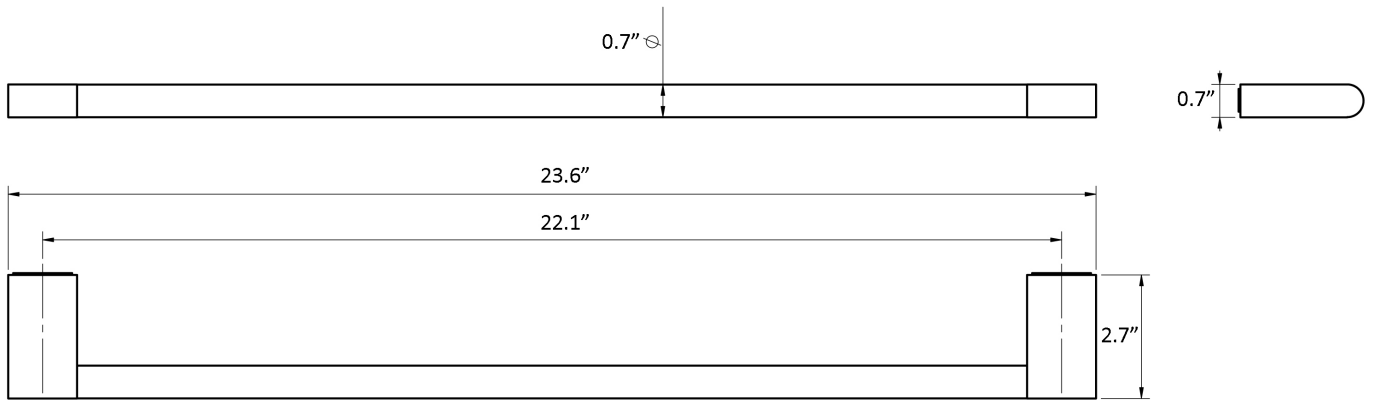

Features

- Towel Bar
- Polished Chrome Finish
- Solid Brass Base
- Includes Mounting Hardware

Ice WSBC 29012 CR

SKU# | Option:

- Ice WSBC 29012 CR | Polished Chrome

Finishes

 CR Polished Chrome

<p>Collection Ice</p>	<p>Model Ice WSBC 29012</p>	<p>Dimensions Metric <i>1 inch = 2.54 cm</i> <i>1 inch = 25.4 mm</i></p>	 <p>1051 Lea Drive - Collegeville, PA 19426 Tel. 215 513 9400 - Fax 610 831 0215 www.ws bathcollections.com - info@ws bathcollectins.com</p>
----------------------------------	--	--	---

Product Specs Sheets

Collection
Ice

Model |
Ice WSBC 29012

Dimensions Metric

1 inch = 2.54 cm
1 inch = 25.4 mm

WS[®]
BATH
COLLECTIONS

1051 Lea Drive - Collegeville, PA 19426
Tel. 215 513 9400 - Fax 610 831 0215