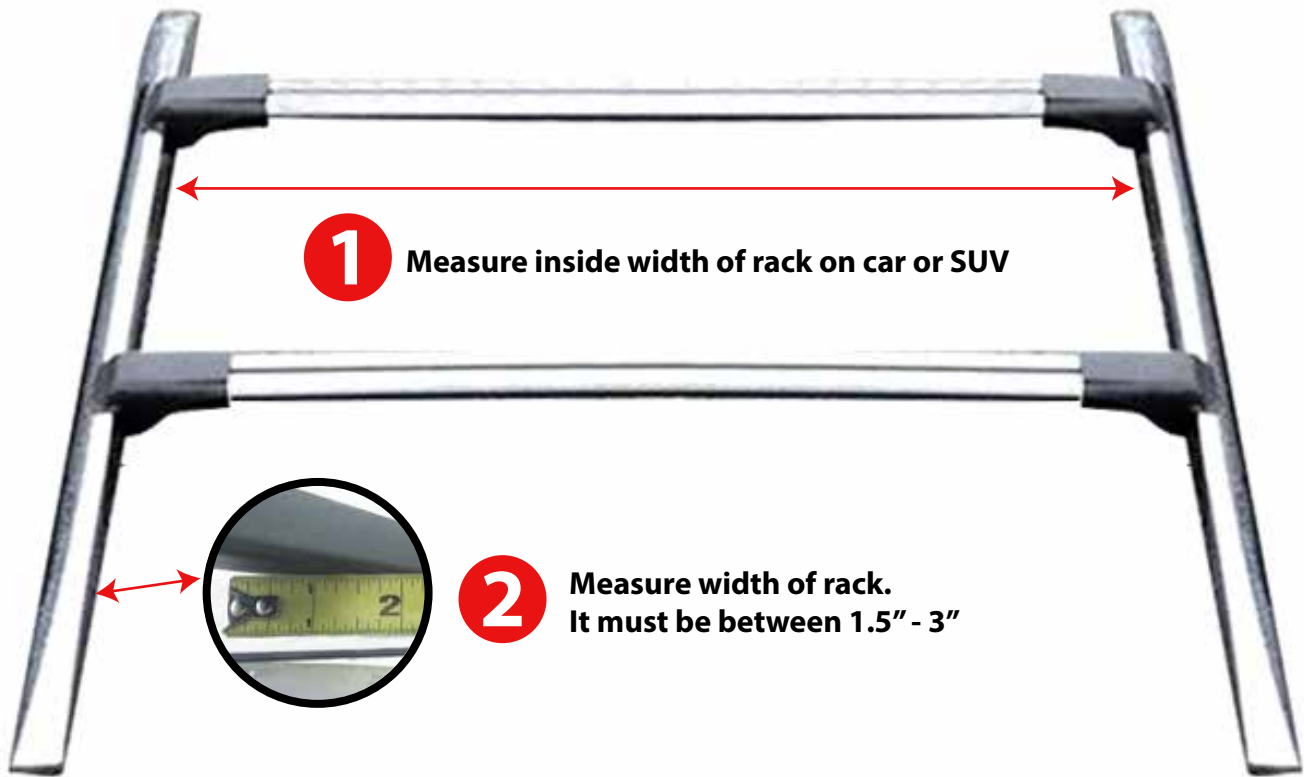

How to choose the correct size Aluminum Roof Bar

1 Measure inside width of rack on car or SUV

2 Measure width of rack.
It must be between 1.5" - 3"

3 If the inside width of your rack is 30" - 51.5", choose 54 in. Universal Aluminum Roof Bars
If the inside width of your rack is 30" - 46", choose 47 in. Universal Aluminum Roof Bars

*** NOTE: One set includes two identical pieces**

54 in. Universal Aluminum Roof Bars for Full Size SUV (Set of 2)

54.5" Total Length
53" Bar Length

51.5" Inside Width

47 in. Universal Aluminum Roof Bars for Small SUV (Set of 2)

48.5" Total Length
47" Bar Length

46" Inside Width