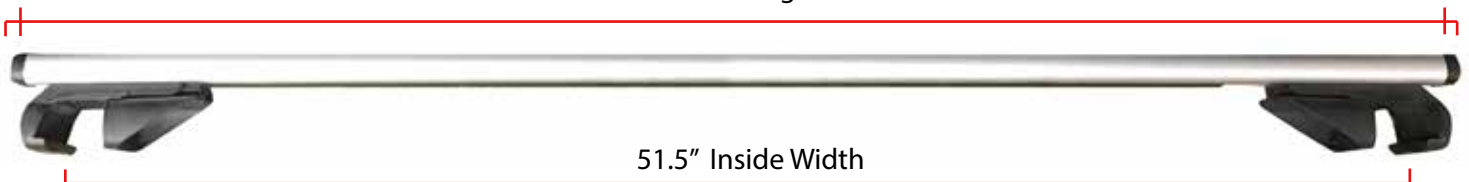

How to choose the correct size Aluminum Roof Bar

1 Measure inside width of rack on car or SUV

2 Measure width of rack.
It must be between 1.5" - 3"

3 If the inside width of your rack is 30" - 51.5", choose 54 in. Universal Aluminum Roof Bars
If the inside width of your rack is 30" - 46", choose 47 in. Universal Aluminum Roof Bars

*** NOTE: One set includes two identical pieces**

54 in. Universal Aluminum Roof Bars for Full Size SUV (Set of 2)

54.5" Total Length
53" Bar Length

51.5" Inside Width

47 in. Universal Aluminum Roof Bars for Small SUV (Set of 2)

48.5" Total Length
47" Bar Length

46" Inside Width