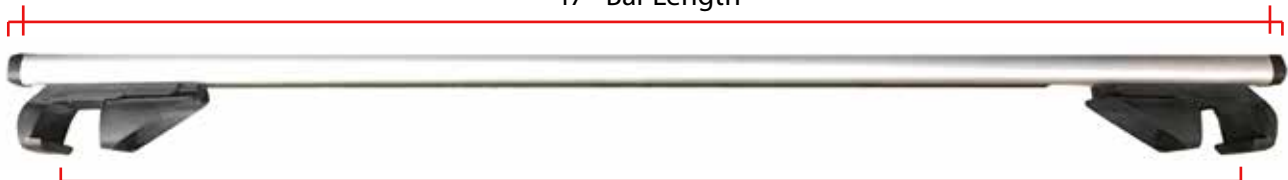

How to choose the correct size Aluminum Roof Bar

1 Measure inside width of rack on car or SUV

2 Measure width of rack.
It must be between 1.5" - 3"

3 If the inside width of your rack is 30" - 51.5", choose 54 in. Universal Aluminum Roof Bars
If the inside width of your rack is 30" - 46", choose 47 in. Universal Aluminum Roof Bars

*** NOTE: One set includes two identical pieces**

54 in. Universal Aluminum Roof Bars for Full Size SUV (Set of 2)

54.5" Total Length
53" Bar Length

51.5" Inside Width

47 in. Universal Aluminum Roof Bars for Small SUV (Set of 2)

48.5" Total Length
47" Bar Length

46" Inside Width