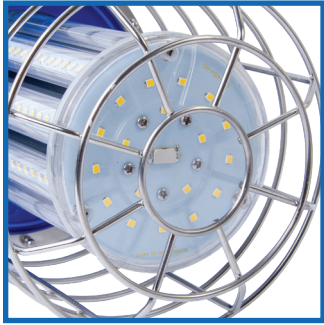

K4 & K5 Series Temporary High Bays

Bergen's construction grade Temporary High Bays are designed for the job site but offer portability that make it easy to use for do-it-yourself and FarmAg applications. The K4 is available in 100 watts with a **35ft 18/3 SJTW daisy chain power cord**; and the K5's are available in 30W, 60W, 100W, and 150W with 10ft 18/3 SJTW daisy chain power cables; all include stainless steel reinforced cages, heavy-duty carabiner hook, and 1ft power cables. Bergen Temporary High Bays are an energy saving and long life solution to replace traditional HID & CFL work lights.

Additional LEDs on the bottom

Easy to hang and remove - Stainless Steel Carabiner Hook

35'
DAISY-CHAIN
POWER CABLE

MODEL	NEW - K4100	K530	K560	K5100	K5150
Watts	100	30	60	100	150
Voltage	100-277V	100-277V	100-277V	100-277V	100-277V
Lumens	12,000	4,050	7,800	13,000	19,500
Color Rendering Index (CRI)	80	80	80	80	80
Surge Protection	Up to 12,000V	Up to 6,000V	Up to 6,000V	Up to 12,000V	Up to 12,000V
Light Beam Angle	360°	360°	360°	360°	360°
Color Rating	5000K	5000K	5000K	5000K	5000K
Daisy Chain - Length	✓ - 35FT.	✓ - 10FT.	✓ - 10FT.	✓ - 10FT.	✓ - 10FT.
Power Cord	1FT.	1FT.	1FT.	1FT.	1FT.
Drive and Cage Material	Plastic & Steel	Plastic & Steel	Aluminum Die Cast & Steel	Aluminum Die Cast & Steel	Aluminum Die Cast & Steel
IP Rating	IP65	IP65	IP65	IP65	IP65
Indoor and Outdoor	✓	✓	✓	✓	✓
UL / OSHA Compliant	✓	✓	✓	✓	✓
Operating Temperature	-4F° to 122F° (-20°C to 50°C)	-4F° to 122F° (-20°C to 50°C)	-4F° to 122F° (-20°C to 50°C)	-4F° to 122F° (-20°C to 50°C)	-4F° to 122F° (-20°C to 50°C)
Heavy Duty Carabiner Hook	✓	✓	✓	✓	✓
Warranty	5 year	5 year	5 year	5 year	5 year
Rated Hours	50,000	50,000	50,000	50,000	50,000
Dimensions (out of box)	11.4" x 6"	9.6" x 4.1"	12" x 6"	12" x 6"	12.6" x 6.5"