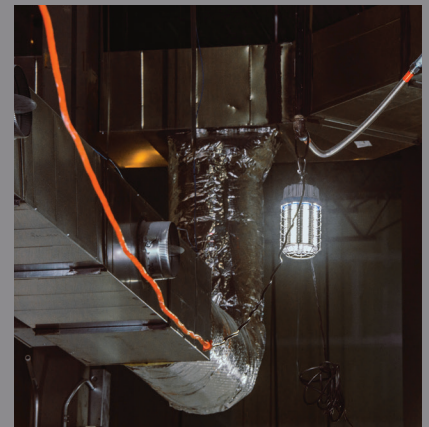

K4 & K5 Series Temporary High Bays

Bergen's construction grade Temporary High Bays are designed for the job site but offer portability that make it easy to use for do-it-yourself and FarmAg applications. The K4 is available in 100 watts with a **35ft 18/3 SJTW daisy chain power cord**; and the K5's are available in 30W, 60W, 100W, and 150W with 10ft 18/3 SJTW daisy chain power cables; all include stainless steel reinforced cages, heavy-duty carabiner hook, and 1ft power cables. Bergen Temporary High Bays are an energy saving and long life solution to replace traditional HID & CFL work lights.

Additional LEDs on the bottom

Easy to hang and remove - Stainless Steel Carabiner Hook

35'
DAISY-CHAIN
POWER CABLE

MODEL	NEW - K4100	K530	K560	K5100	K5150
Watts	100	30	60	100	150
Voltage	100-277V	100-277V	100-277V	100-277V	100-277V
Lumens	12,000	4,050	7,800	13,000	19,500
Color Rendering Index (CRI)	80	80	80	80	80
Surge Protection	Up to 12,000V	Up to 6,000V	Up to 6,000V	Up to 12,000V	Up to 12,000V
Light Beam Angle	360°	360°	360°	360°	360°
Color Rating	5000K	5000K	5000K	5000K	5000K
Daisy Chain - Length	✓ - 35FT.	✓ - 10FT.	✓ - 10FT.	✓ - 10FT.	✓ - 10FT.
Power Cord	1FT.	1FT.	1FT.	1FT.	1FT.
Drive and Cage Material	Plastic & Steel	Plastic & Steel	Aluminum Die Cast & Steel	Aluminum Die Cast & Steel	Aluminum Die Cast & Steel
IP Rating	IP65	IP65	IP65	IP65	IP65
Indoor and Outdoor	✓	✓	✓	✓	✓
UL / OSHA Compliant	✓	✓	✓	✓	✓
Operating Temperature	-4F° to 122F° (-20°C to 50°C)	-4F° to 122F° (-20°C to 50°C)	-4F° to 122F° (-20°C to 50°C)	-4F° to 122F° (-20°C to 50°C)	-4F° to 122F° (-20°C to 50°C)
Heavy Duty Carabiner Hook	✓	✓	✓	✓	✓
Warranty	5 year	5 year	5 year	5 year	5 year
Rated Hours	50,000	50,000	50,000	50,000	50,000
Dimensions (out of box)	11.4" x 6"	9.6" x 4.1"	12" x 6"	12" x 6"	12.6" x 6.5"