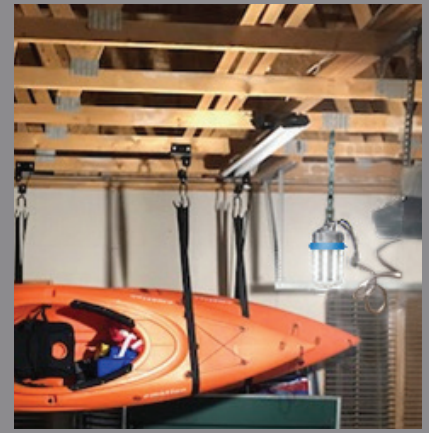

K4 & K5 Series Temporary High Bays

Bergen's construction grade Temporary High Bays are designed for the job site but offer portability that make it easy to use for do-it-yourself and FarmAg applications. The K4 is available in 100 watts with a **35ft 18/3 SJTW daisy chain power cord**; and the K5's are available in 30W, 60W, 100W, and 150W with 10ft 18/3 SJTW daisy chain power cables; all include stainless steel reinforced cages, heavy-duty carabiner hook, and 1ft power cables. Bergen Temporary High Bays are an energy saving and long life solution to replace traditional HID & CFL work lights.

**AVAILABLE IN 30W,
60W, 100W & 150W**

- Heavy duty, durable design
- Easy portability, light weight
- All-Weather Applications, IP65
- UL & OSHA Compliant
- 5 Year Warranty

K4 & K5 Series Temporary High Bays