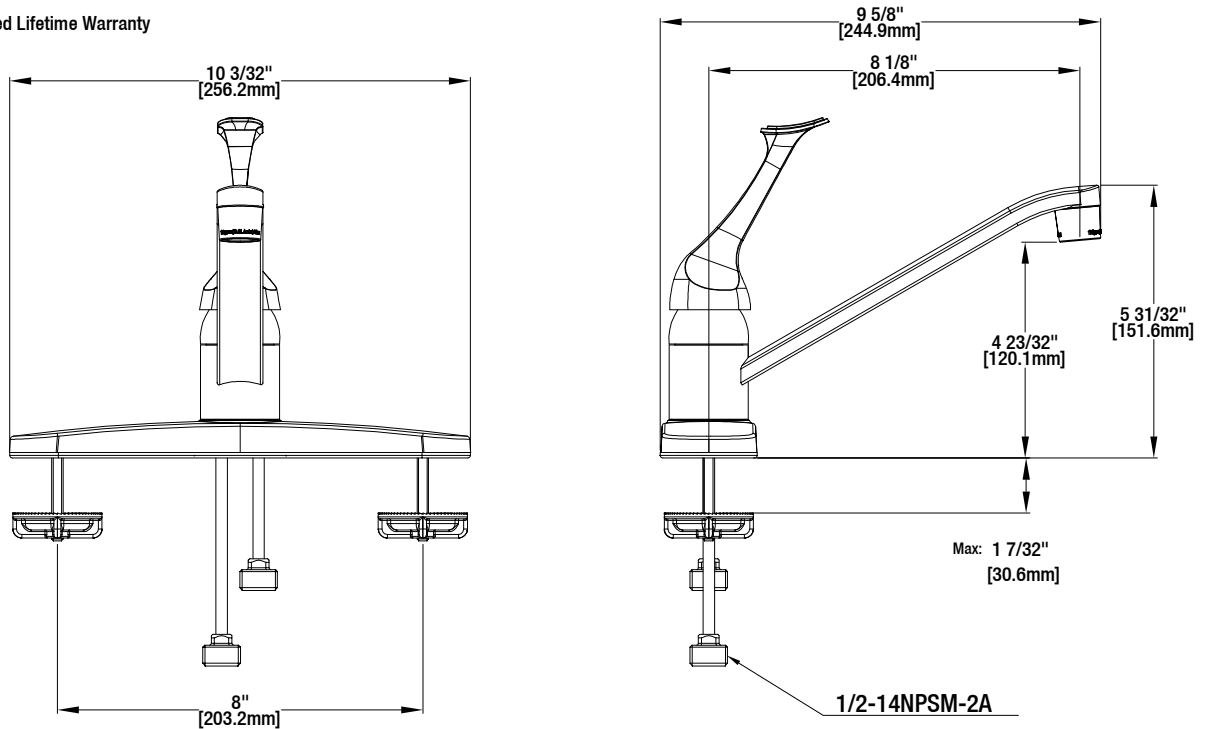

WARRANTY

- Limited Lifetime Warranty

INSTALLATION DIMENSIONS

Glacier Bay reserves the right to make changes in specifications and materials and to change and discontinue models, both without notice or obligation. Dimensions are for reference only.