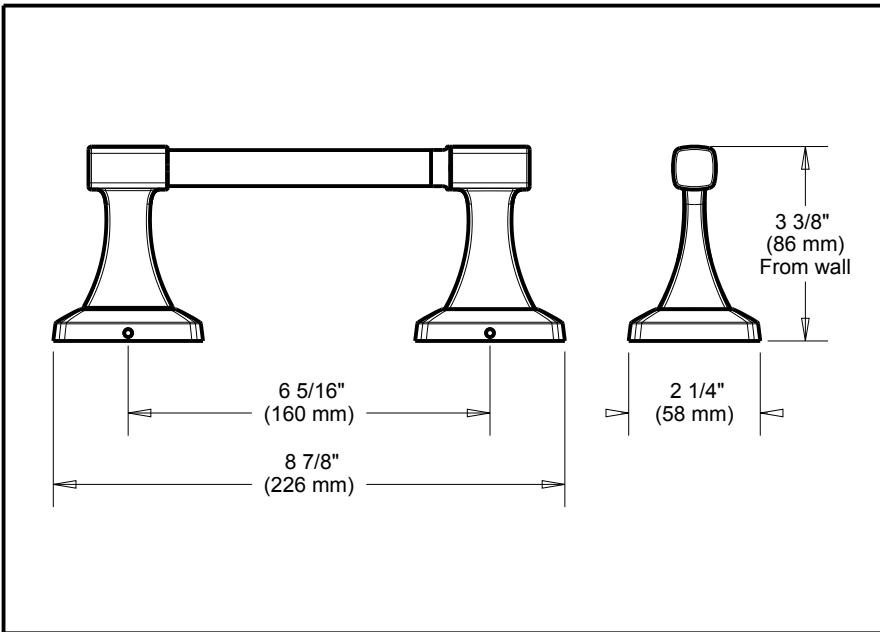

DELTA[®]

ACCESSORIES

- Portwood™ Bath Collection
- Toilet Paper Holder

Submitted Model No.: _____

Specific Features: _____

STANDARD SPECIFICATIONS:

- Mounting hardware and mounting template included with product.